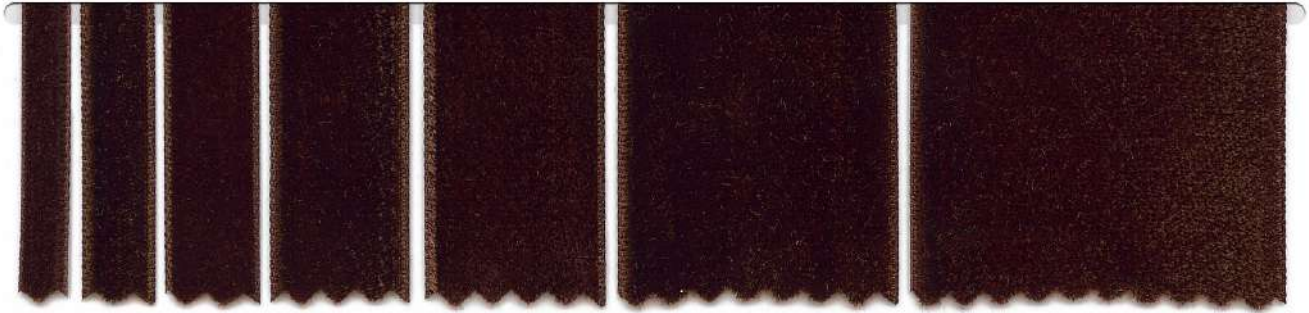

SINGLE-FACE VELVETEEN RIBBON

片面別珍リボン

SIC-108

Base: Warp yarn:Nylon 100%
Base: Weft yarn:Rayon 100%
Shearing:Rayon 100%

PIECE DYEING (後染め)

ROLL: 10m

6^m/_m

9^m/_m

12^m/_m

18^m/_m

24^m/_m

36^m/_m

50^m/_m

32 COLOR SAMPLES

Col.No.

00

01

158

70

27

75

34

69

141

73

74

157

57

20

43

17

40

137

18

139

129

96

95

145

72

76

100

78

62

102

105

50