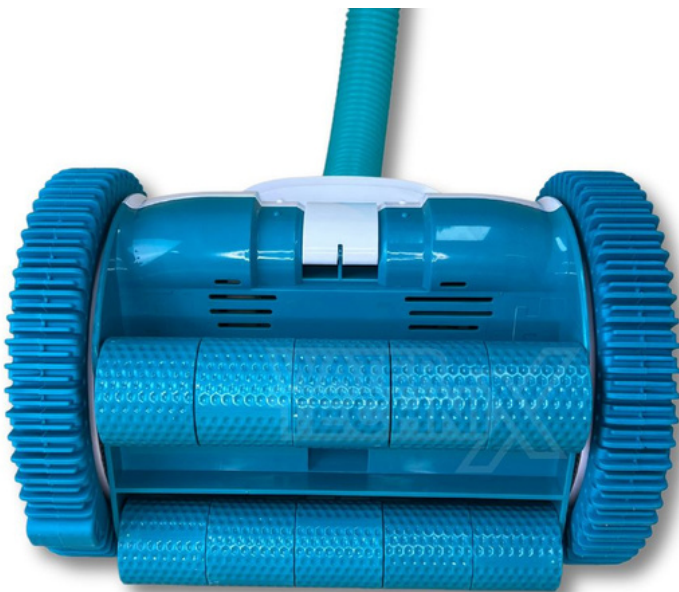

The MatriX is a debris-devouring virtuoso, effortlessly gobbling up small and medium-sized debris with style. Its adjustable bypass valve lets you fine-tune water flow and dial in the perfect travel speed for maximum efficiency. We don't recommend the Matrix for large debris (long leaves, sticks or pine needles), And thanks to its hose swivel, it navigates corners, steps, and ladders with finesse, leaving no spot untouched. It's like having a pool cleaning maestro at your service.

The Matrix is best suited to Concrete, Pebblecrete, Quartzon, Tile pool surfaces. We don't recommend it for fibreglass pools unless you want a floor only cleaner. The MatriX is ready to rock your pool cleaning world. Bid farewell to manual labor and let this sleek beast do the dirty work.

A solid 1 year warranty and quality fittings required for an easy setup and peace of mind, it's truly a set and forget automatic pool cleaner.

Whats in the box:

- 1 x MatriX Pool Cleaner Head
- 14 x 80cm hose in sectional lengths (12m)
- 1 x Leader Hose (40cm)
- 1 x Instruction guide with diagrams
- 1 x Skimmer fittings pack (Elbows, Flow Regulator Valve, Hose Float)
- For additional hose lengths 1m Water TechniX hoses are required

Warranty:

- 1 year warranty

Exclusively owned by Mr Pool Man