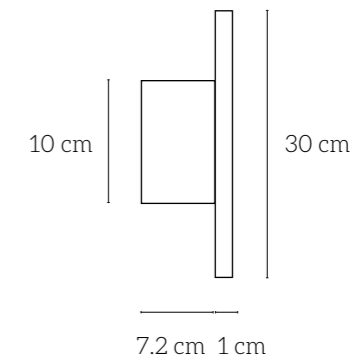

Poids / Weight

0.5 g

Platine / Connector board :

ø4.4 cm

Other details

Luminaire d'intérieur Non dimmable
Indoor lamp Not dimmable
LED inclus / LED included
IP20

5,5 W
280 lumens
3000 K
220 - 240 V
50/60 Hz

- Gris anthracite / Dark grey
EN01EN010101
 - Rouille / Rusty brown
EN01EN010104
 - Argent / Silver
EN01EN010110
 - Laiton / Brass
EN01EN010107
- Acier / Steel

Dimensions & weight

Dimension / Size : ø20 cm
 Poids / Weight : 0.9 g
 Platine / Connector board : ø4.4 cm

ENOstudio
ZENITH
Wall lamp - 2019

Material & Finish

- Gris anthracite / Dark grey
EN01EN010102
 - Rouille / Rusty brown
EN01EN010105
- Acier / Steel

Dimensions & weight

Dimension / Size : ø30 cm
 Poids / Weight : 2 kg
 Platine / Connector board : ø7.4 cm