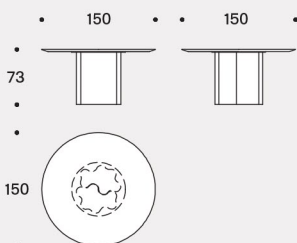

Teatro Magico is a new chapter in which Saba narrates of the table object through its aesthetic codes.

Structure

In lacquered rigid polyurethane with painted iron ballast plates.

Top

In lacquered MDF top thickness 30 mm, connected to the feet with a painted iron.

An ultra-compact felt is supplied to protect the floor.

Tavolo tondo / Round table

Tavoli ovali / Oval tables
(versione basi unite / united bases version)

Tavoli ovali / Oval tables
(versione basi separate / separate bases version)