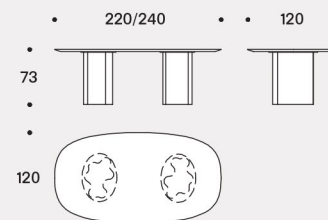

Teatro Magico is a new chapter in which Saba narrates of the table object through its aesthetic codes.

Structure

In lacquered rigid polyurethane with painted iron ballast plates.

Top

In lacquered MDF top thickness 30 mm, connected to the feet with a painted iron.

An ultra-compact felt is supplied to protect the floor.

Tavolo tondo / Round table

Tavoli ovali / Oval tables
(versione basi unite / united bases version)

Tavoli ovali / Oval tables
(versione basi separate / separate bases version)