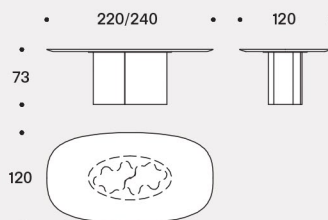

Tavoli ovali / Oval tables
(versione basi unite / united bases version)