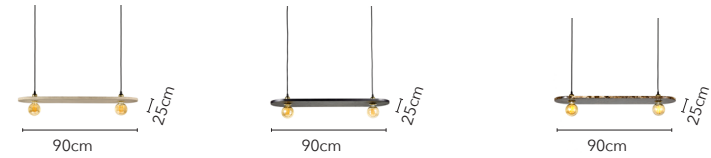

Product overview

Essentials