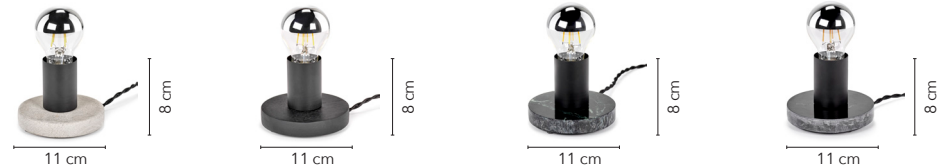

Type	Table Lamp	Table Lamp	Table Lamp	Table Lamp	Table Lamp
Material	Concrete-Wood-Marble	Kvg Nr. 19 - 01 Concrete	Kvg Nr. 19 - 02 Black Wood	Kvg Nr. 19 - 03 Marble Green	Kvg Nr. 19 - 04 Marble Black
Cord Length	1,6m				
Switch	Yes				
Light Source	E27	B7219336	B7219337	B7219338	B7219339
Max Watt	25 Watt	D11 H8 cm	D11 H8 cm	D11 H8 cm	D11 H8 cm
Max Volt	240 Volt				
Lamp	Not Included				
Certification	Class II				
Environment	Indoor