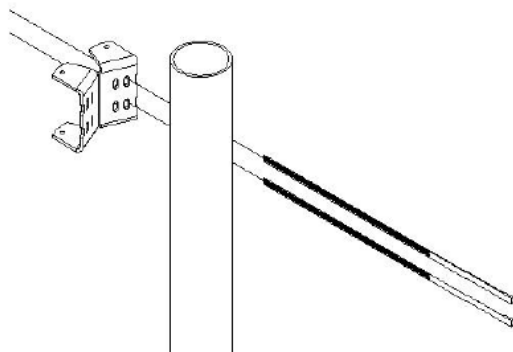

SHOP NOW

Headquarters
30893 Ehlen Dr Sw
Albany, OR 97321
(866) 827-6527