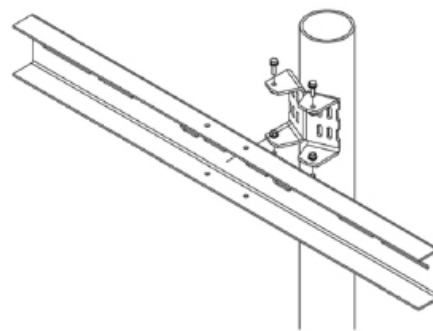

SHOP NOW

Headquarters
30893 Ehlen Dr Sw
Albany, OR 97321
(866) 827-6527