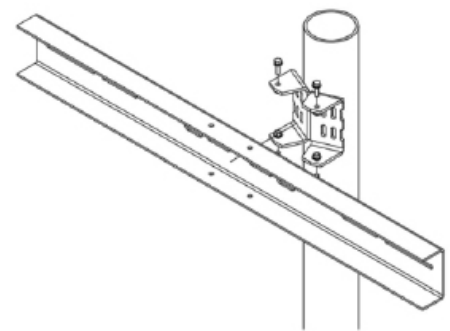

SHOP NOW

Headquarters
30893 Ehlen Dr Sw
Albany, OR 97321
(866) 827-6527