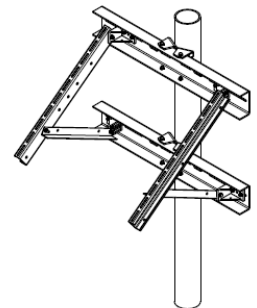

Side of Pole Mounts – Single Module Adjustable

SunWize has released our latest-generation of Side of Pole Mounts for industrial applications. SunWize solar mounts are weather resistant and provide strength and durability in extreme environments. This latest generation includes the Easy Mount Bracket. This bracket is the latest evolution in our Side of Pole mount technology.

Quality and Reliability

- Universal slotted design fits 40W to 160W PV Modules
- Heavy duty aluminum provides strength and durability
- Stainless steel fastener hardware ensures long life

Features

- Pole saddle brackets
- Adjustable tilt angle between 25° to 90° from horizontal
- Adjustable band clamps
- Easy-mount bracket for quick installation

SWPB Part #	Rail Length (inches)	Pipe Size (sch40)	Weight (lbs)
240044	27.5	2-6	23
240047	27.5	8-10	23

Easy Mount Solar Bracket

Our Side of Pole mounts include the Easy Mount Solar Bracket, designed to reduce installation time. This latest generation bracket replaced four pole adapter kits in our previous lineup, reducing installation time, and increasing ease of adjustment.