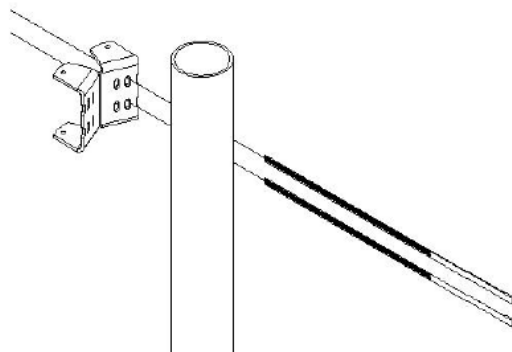

SHOP NOW

Headquarters
30893 Ehlen Dr Sw
Albany, OR 97321
(866) 827-6527