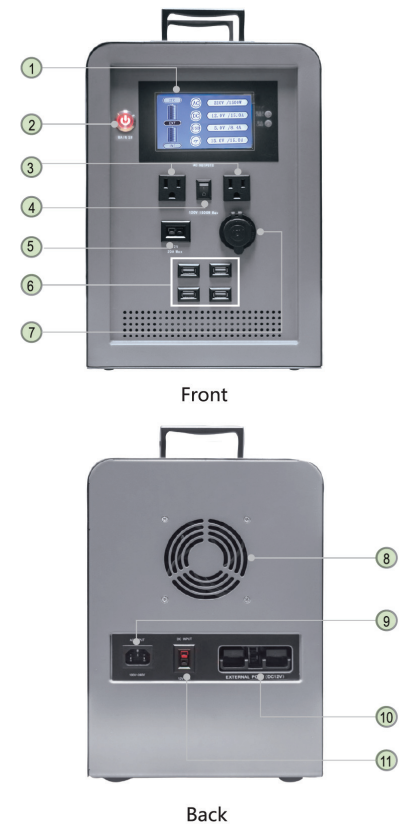

Electrical Specifications

ITEM	SPECS
Model	1500 RES-Q
Rated Voltage	12.8V
Nominal Amp-Hour Capacity	100Ah
Rated Capacity	1280 Wh
Minimum Charge Time	2.5 Hours
Charge Retention	1 Year (85%)
Max DC Output	20A
Max Charge Current	25A @ 12V from AC or DC circuitry
Max PV Wattage	300W
Cycle Count	2500+ Cycles @ 80% Depth of Discharge
Integrated Inverter	1500W Continuous Output 120VAC Pure Sinewave 3000W Surge (5m)
Integrated Battery	Lithium Iron Phosphate (LiFePO4 or LFP)
Integrated Charge Controller	25A Solar Charge Controller
Front Panel	LCD Display, On/Off Switch, 2 AC Outlets, 4 DC USB Outlets, 1 12V Cigarette Lighter Adapter, 1 12V Battery Expansion Port
Warranty	2 Year Limited Warranty

Environmental Specifications

ITEM	SPECS
Environmental Rating	Indoor rated only - not rated for rainy, damp, snowy conditions
Operating Temperature Range	23 – 111°F (-5 – 45°C)

Physical Specifications

ITEM	SPECS
Weight	61.7 lbs (28 kg)
Height	15.7 in (400 mm)
Width	9.4 in (238 mm)
Depth	18.9 in (480.4 mm)

Res-Q Interface

- | | |
|--------------------------|---------------------------|
| 1. Smart TFT LCD Display | 7. DC Cigarette Outlet |
| 2. Main Power Button | 8. Cooling Fan |
| 3. AC Outlets (2) | 9. AC Charging Input |
| 4. AC Outlet Switch | 10. External Battery Port |
| 5. DC Anderson Outlet | 11. DC Charging Input |
| 6. DC USB Outlets | |