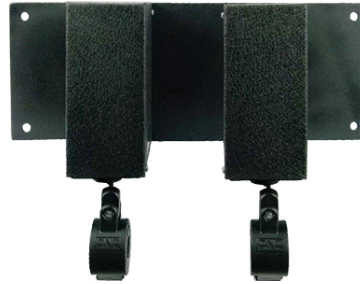

EV CHARGE SOLUTIONS UNIVERSAL CABLE RETRACTOR

PRODUCT FEATURES

- Extends the life of cables by elevating them off the ground
- Durable powder coated finish
- Installation hardware included
- Wall mountable (includes single / dual wall mount bracket)
- Includes cable clamp

PART #: EVCS-UCR
(shown without bracket)

PART #: EVCS-UCR-SGL

PART #: EVCS-UCR-DUAL

* EVCS-UCR shown mounted on post
(post not included)

PRODUCT DIMENSIONS

WALL MOUNT BRACKET - SINGLE

WALL MOUNT BRACKET - DUAL