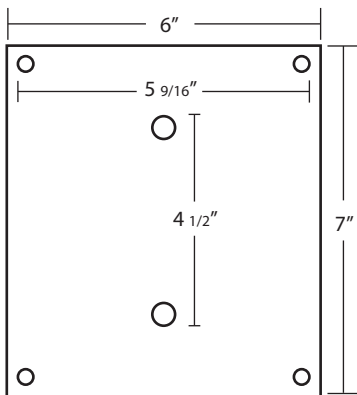

PART #: EVCS-UCR
(shown without bracket)

PART #: EVCS-UCR-SGL

PART #: EVCS-UCR-DUAL

* EVCS-UCR shown mounted on post
(post not included)

PRODUCT DIMENSIONS

WALL MOUNT BRACKET - SINGLE

WALL MOUNT BRACKET - DUAL