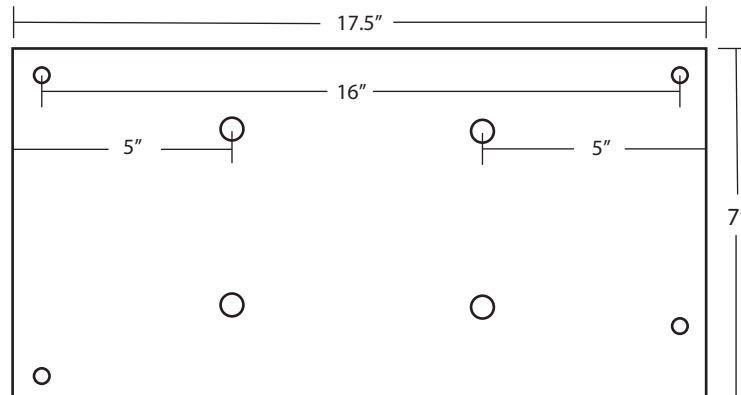

PART #: EVCS-UCR
(shown without bracket)

PART #: EVCS-UCR-SGL

PART #: EVCS-UCR-DUAL

* EVCS-UCR shown mounted on post
(post not included)

PRODUCT DIMENSIONS

WALL MOUNT BRACKET - SINGLE

WALL MOUNT BRACKET - DUAL