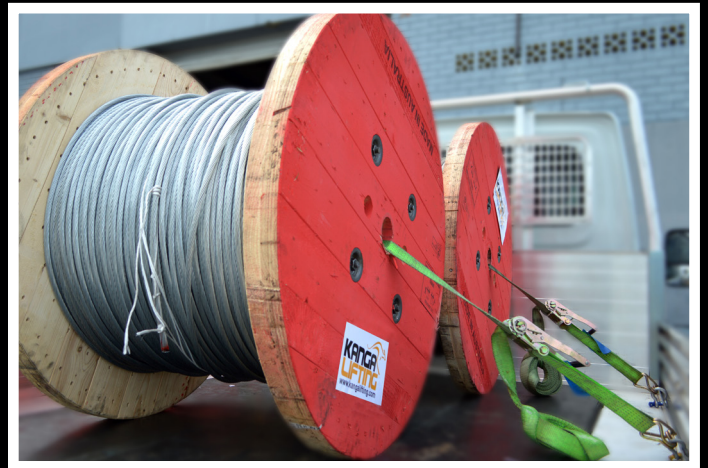

- Kanga ratched tie downs are the complete lashing system solution to your requirements
- Manufactured from high tenacity polyester webbing
- Comply with AS4380
- Other sizes are also available

SPECIFICATIONS

Lashing Capacity	Webbing Width	End fitting	Length
2,500 Kg	50 mm	Hook & Keeper	9 metre

REPLACEMENT STRAPS AVAILABLE
CONTACT US FOR MORE INFO