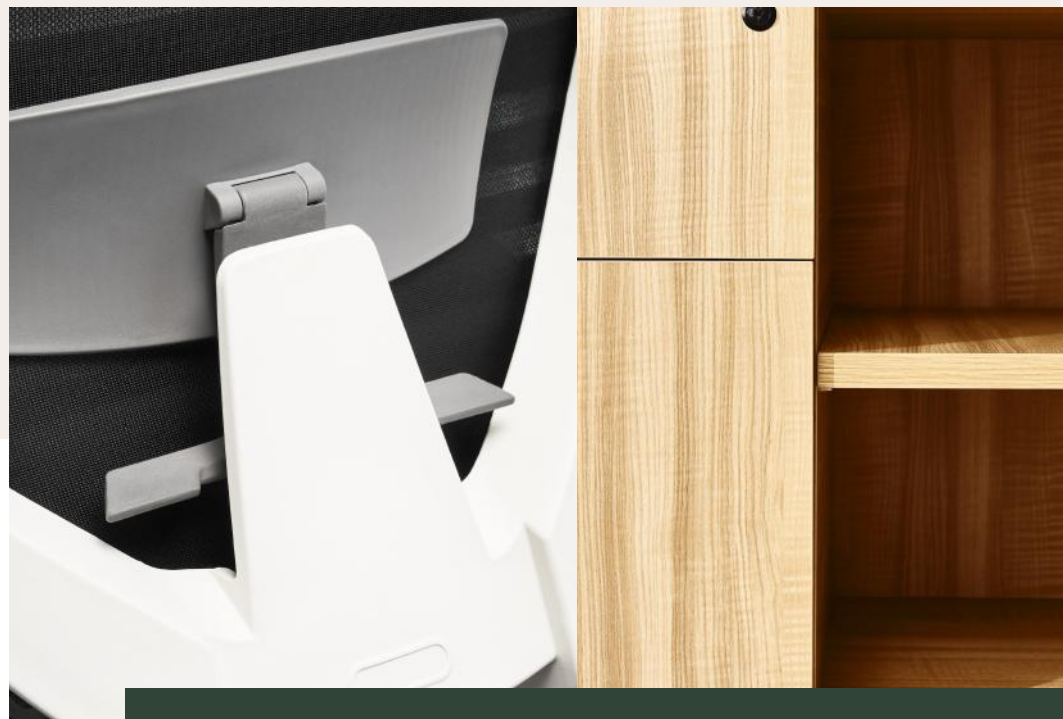

Branch

Build your business, not furniture. White glove service comes standard.

Complimentary Space Planning

Enjoy free and unlimited space planning during and after your purchase with us.

Free Delivery and Installation

Delivery, assembly and installation are included with all orders above $1,000.

Eligible for Branch Flex

Enterprise clients only: if you move or needs change, request free haul away or exchange of your Branch Task Chair. Depending on its condition, get credit up to 25% toward your next purchase.

Let's Build Your Office

Get in touch

sales@branchfurniture.com
(917) 408-3001

45 W 28th Street
New York, NY 10001

[CONTACT US](#)