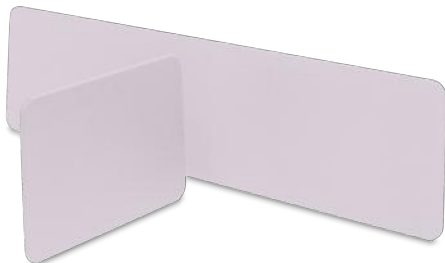

Branch

Options and Accessories

Sizes

Executive Benching

Front (51"L x 14"H x 1"D)

Side (20"L x 14"H x 1"D)

Team Benching

Front (39"L x 14"H x 1"D)

Side (16"L x 14"H x 1"D)

Colors

Navy

Dusty Rose

Gray

Pairs With