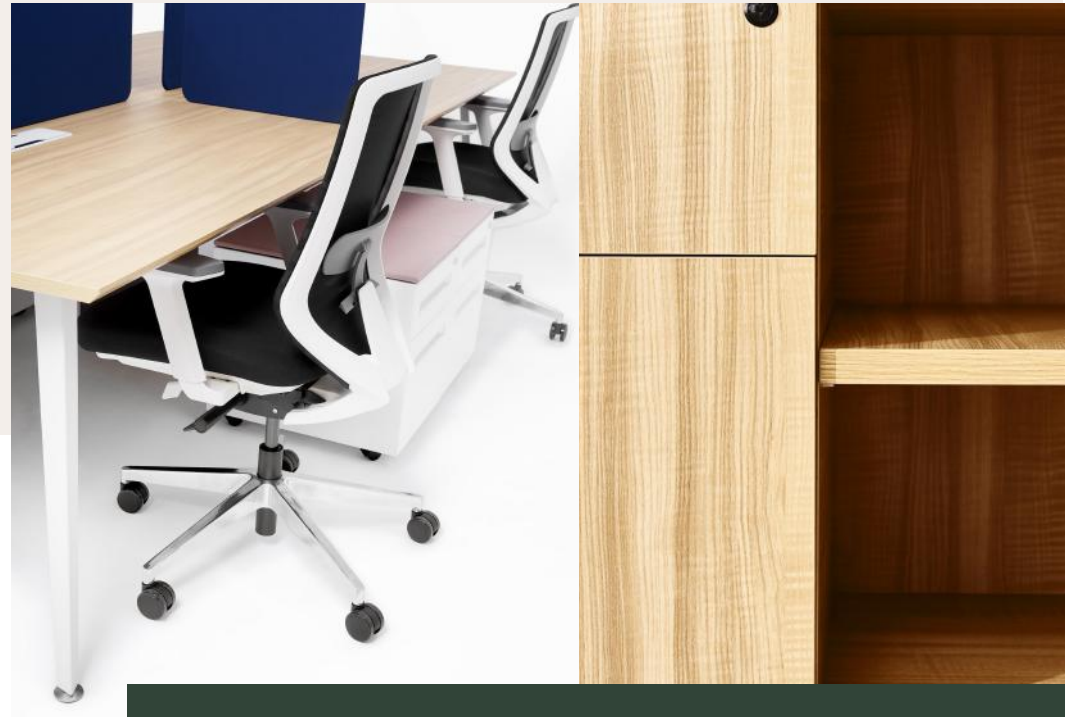

Branch

Build your business, not furniture. White glove service comes standard.

Complimentary Space Planning

Enjoy free and unlimited space planning during and after your purchase with us.

Free Delivery and Installation

Delivery, assembly and installation are included with all orders above $500.

Extended Warranty and Support

Branch Privacy Panels are protected by a 2 year warranty. Request maintenance and support through our website.

Let's Build Your Office

Get in touch

sales@branchfurniture.com
(917) 408-3001

45 W 28th Street
New York, NY 10001

CONTACT US