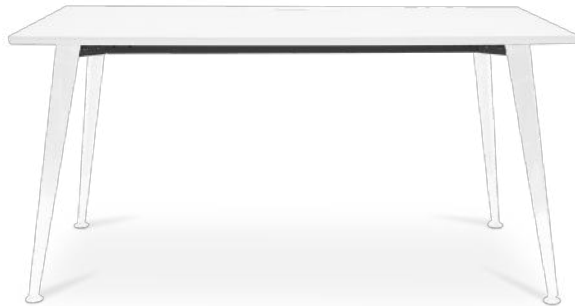

Branch

Options and Accessories

Sizes

Team

(48"W x 24"D x 30"H)

Executive

(60"W x 30"D x 30"H)

Colors

Desktop

- White
- Woodgrain
- Walnut

Leg

- Powder White
- Polished Aluminum

Accessories

In-Desk Power

Privacy Panels

Alternate Configurations

Quad Desk
(open office)

Six Person Desk
(larger open office)