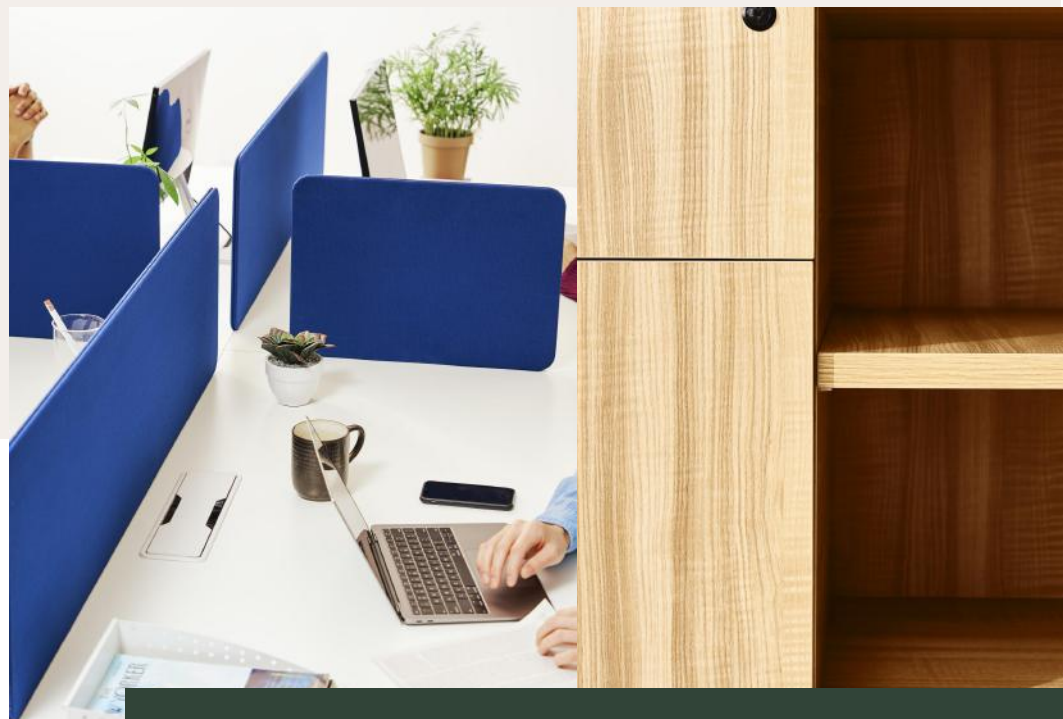

Bistro Chair

With contoured lines and vibrant colorways, the Bistro Chair is a striking and comfortable seating solution that pairs with high top tables and other elevated surfaces. Features a low, contoured back designed to encourage upright posture, and a high-density cushion for even weight distribution.

Materials

Cushion: high-density foam

Legs: coated steel

Fabric: ribbed fiber weave

Features

- Contoured shape for a modern and elegant fit in common areas and lounge spaces
- Firm foam and ribbed fiber weave for a comfortable, supportive seat and years of commercial use
- Contoured back for flex and comfort
- High-density foam cushion available in burnt red or cadet blue, evenly distributes weight up to 200 pounds
- Pairs with Bistro Table and elevated surfaces

Options

Seat Colors

 Burnt Orange

 Smoke Grey

Pairs With

Bistro Table

Branch

Build your business, not furniture. White glove service comes standard.