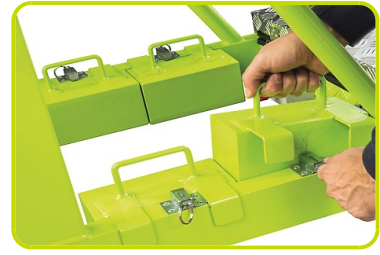

## LIFTING PLATFORM

The LP mobile platform allows to operate safely up to 5 meters with a maximum load of 120 kg. Equipped with 4 steering wheels with central locking system and 2 stabilizers, the unit is extremely lightweight thanks to the aluminum construction. The ergonomic design and the small size allow easy transport into the van and the workplace.

## SAFETY

The 4 heavy-duty castors with polyurethane ring are equipped with a central locking system easy to be operated through the dedicated foot pedal. The bubble surface level shows the operator the correct platform positioning.

## REMOVABLE BALLAST

The 4 ballast lower the platform center of gravity during the operation and are equipped with a fast disconnecting system to reduce the weight during the transport.