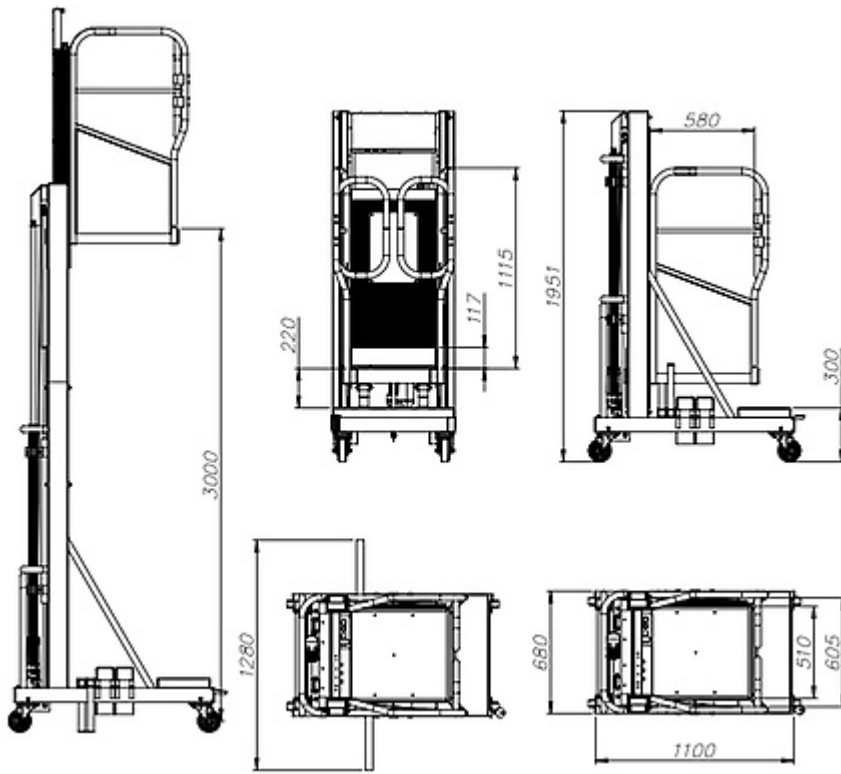

The information is aligned with the Data file at the time of download. Printed on 12/02/2021 (ID 13449)

©2021 | PR INDUSTRIAL s.r.l. | All rights reserved | Image shown may not reflect actual package. Specifications subject to change without notice