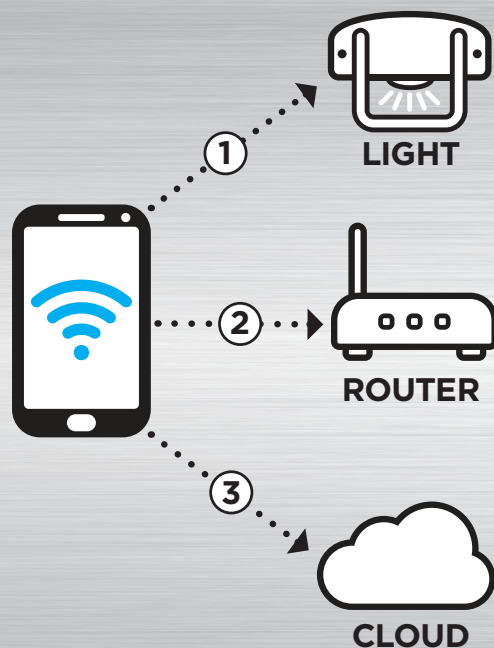

WiFi Reno LED FIXTURE

1

ONE APP Does It All!

Adjust
Color & Brightness

Create
Light Changes
& Strobes

Change LED Color
with your Camera

Control your Lights
Away from Home

Program the timer

© Copyright AquaticLife | Rev 10/17

WiFi Reno LED FIXTURE

WiFi Enabled
Smart Phone Controlled
Aquarium Lighting

Uniform RGBW LED
Color Blending Ideal
for **Freshwater**
or **Marine**

GROW SMART, LIVE WELL™

Easy to **CONNECT**

3 WAYS to connect and control the light with your phone

See The Fixture **IN ACTION!**

Premium features for ultimate control

Group multiple fixtures together and control them as a single fixture