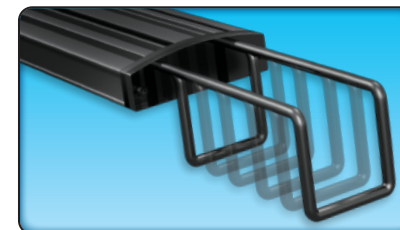

Adjustable aquarium frame mounts work with most aquariums

Five lengths to work with most any aquarium

Item #	Description	LED Count	Fits Aquarium Frames
420494	20" WiFi Reno RGBW LED	21	19.5" - 23.5"
420495	24" WiFi Reno RGBW LED	27	23.5" - 27.5"
420496	30" WiFi Reno RGBW LED	36	29.0" - 33.0"
420497	36" WiFi Reno RGBW LED	45	35.0" - 39.0"
420498	48" WiFi Reno RGBW LED	60	43.5" - 48.0"