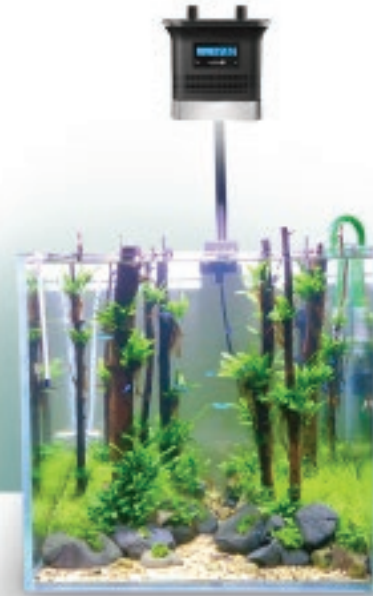

BIG FEATURES in a Small Pendant

- The built-in programmable timer in the Deluxe model makes it easy to control the 25 LED array
- Seven different LED's, including beneficial UV LED's, deliver the optimum light for plants
- Connect and control an unlimited number of Basic models using a Deluxe model or Aquarium Controller with a 0-10 volt output
- LED's can be programmed to slowly turn on and off over a period of time to create a Sunrise and Sunset effect

© Copyright AquaticLife | Rev 11/15

Distributed by:  AquaticLife®

LCD Programmable Control Panel
Controls the timer and dimmer

Power Knob
Controls the maximum light intensity of both channels

Spectrum Knob
Controls mixing ratio of channel 1 and 2 to optimize spectrum

2 Channel LED Matrix & Lens
Delivers the desired light spectrum with a well defined emission angle

Link Multiple Fixtures Together!

Add and control an unlimited number of **Halo Basic models** with a Halo Deluxe or an Aquarium Controller with a 0-10 volt output.

Mounting Arms available to fit 18", 24" & 30" wide aquariums & also conceal power cords

Halo Deluxe & Basic Models provide **85W output** with **25 LED's** to deliver the **optimum light for plant growth.**