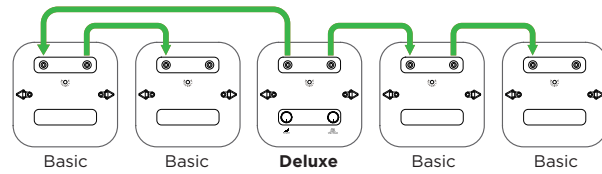

Comes with both
80° and 110° lenses

Customer Support
Call 1-888-548-3480
customersupport@aquaticlife.com

For more information on this product and for a complete list of other quality Aquatic Life products visit www.AquaticLife.com

© Copyright AquaticLife | Rev 11/15

Distributed by:  AquaticLife®

LCD Programmable Control Panel
Controls the timer and dimmer

Power Knob
Controls the maximum light intensity of both channels

Spectrum Knob
Controls mixing ratio of channel 1 and 2 to optimize spectrum

2 Channel LED Matrix & Lens
Delivers the desired light spectrum with a well defined emission angle

Link Multiple Fixtures Together!

Add and control an unlimited number of **Halo Basic models** with a Halo Deluxe or an Aquarium Controller with a 0-10 volt output.