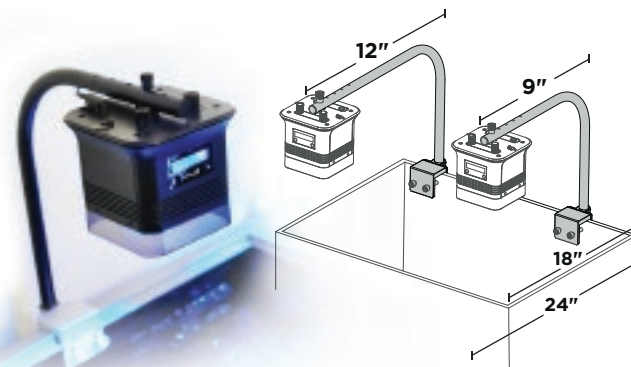

© Copyright AquaticLife | Rev 11/15

Distributed by:  AquaticLife®

LCD Programmable Control Panel
Controls the timer and dimmer

Power Knob
Controls the maximum light intensity of both channels

Spectrum Knob
Controls mixing ratio of channel 1 and 2 to optimize spectrum

2 Channel LED Matrix & Lens
Delivers the desired light spectrum with a well defined emission angle

Link Multiple Fixtures Together!

Add and control an unlimited number of **Halo Basic models** with a Halo Deluxe or an Aquarium Controller with a 0-10 volt output.

Mounting Arms available to fit 18", 24" & 30" wide aquariums & also conceal power cords

Halo Deluxe & Basic Models provide **85W output** with **25 LED's** to deliver the **optimum light for plant growth.**