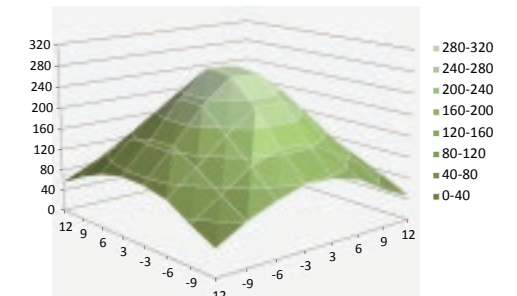

CHANNEL 1:
Warm White Spectrum

(8) White 4K

CHANNEL 2:
Enhanced Photosynthesis LED Combination

(1) 400nm

(1) 420nm

(2) 455nm

(12) 7.5K

(1) 625nm

Halo LED PAR Measurements 80° Lens

Expressed in $\mu\text{mol m}^{-2} \text{s}^{-1}$
Measuring distance 12"

Halo LED PAR Measurements 110° Lens

Expressed in $\mu\text{mol m}^{-2} \text{s}^{-1}$
Measuring distance 12"