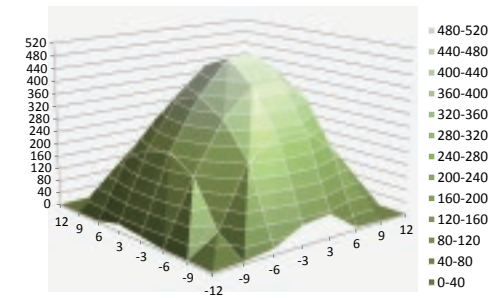

CHANNEL 1:
Warm White Spectrum

(8) White 4K

CHANNEL 2:
Enhanced Photosynthesis LED Combination

(1) 400nm

(1) 420nm

(2) 455nm

(12) 7.5K

(1) 625nm

Halo LED PAR Measurements 80° Lens

Expressed in $\mu\text{mol m}^{-2} \text{s}^{-1}$
Measuring distance 12"

Halo LED PAR Measurements 110° Lens

Expressed in $\mu\text{mol m}^{-2} \text{s}^{-1}$
Measuring distance 12"