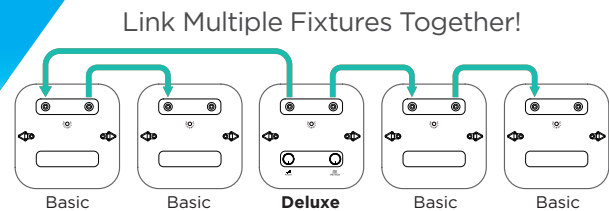

# HALO

**85W LED** Reef & Freshwater Pendants

**LCD Programmable Control Panel**

Controls the timer and dimmer

**Power Knob**

Controls the maximum light intensity of both channels

**Spectrum Knob**

Controls mixing ratio of channel 1 and 2 to optimize spectrum

**2 Channel LED Matrix & Lens**

Delivers the desired light spectrum with well defined emission angle

Add and control an unlimited number of **Halo Basic models** with a Halo Deluxe or an Aquarium Controller with a 0-10 volt output.