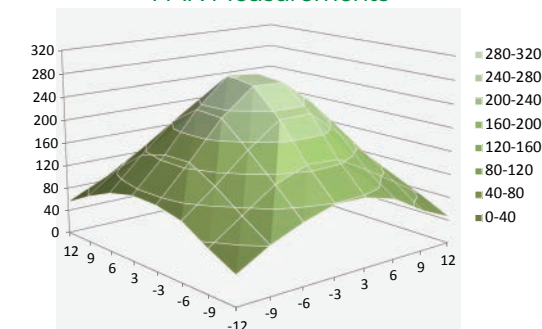

**Halo Reef LED 80° Lens**  
PAR Measurements

**Halo Reef LED 110° Lens**  
PAR Measurements

Halo Freshwater Models are equipped with **25 LED's** to deliver the **optimum light for plant growth.**

**CHANNEL 1:**  
Warm White Spectrum

(8) White 4K

**CHANNEL 2:**  
Enhanced Photosynthesis LED Combination

(1) 400nm	(1) 420nm	(2) 455nm
(12) 7.5K	(1) 625nm	

**Halo Freshwater LED 80° Lens**  
PAR Measurements

**Halo Freshwater LED 110° Lens**  
PAR Measurements