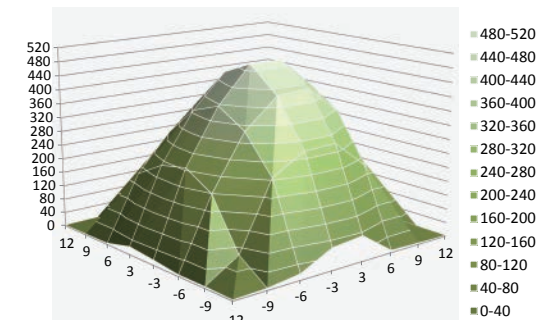

(1) UV 400nm	(1) UV 420nm	(2) Royal Blue 455 nm	(2) Blue 465nm
(5) Blue 470nm	(2) Blue 475nm	(4) Blue 480nm	

**CHANNEL 2:**  
High Kelvin **White Light** (Simulating Neritic Zone)

(4) Blue 470nm	(4) UV Cool White
----------------	-------------------

**Halo Reef LED 80° Lens**  
PAR Measurements

**Halo Reef LED 110° Lens**  
PAR Measurements

Halo Freshwater Models are equipped with **25 LED's** to deliver the **optimum light for plant growth.**

**CHANNEL 1:**  
Warm White Spectrum

(8) White 4K

**CHANNEL 2:**  
Enhanced Photosynthesis LED Combination

(1) 400nm	(1) 420nm	(2) 455nm
(12) 7.5K	(1) 625nm	

**Halo Freshwater LED 80° Lens**  
PAR Measurements

**Halo Freshwater LED 110° Lens**  
PAR Measurements