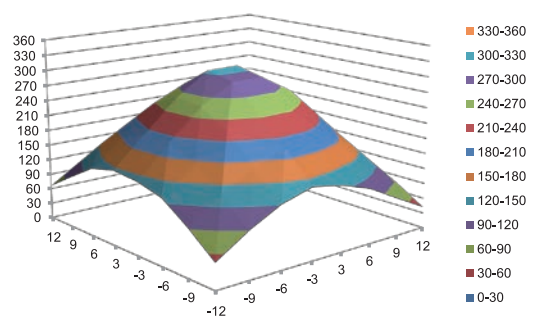

Halo Reef LED 110° Lens
PAR Measurements

Halo Freshwater Models are equipped with **25 LED's** to deliver the **optimum light for plant growth.**

CHANNEL 1:
Warm White Spectrum

(8) White 4K

CHANNEL 2:
Enhanced Photosynthesis LED Combination

(1) 400nm	(1) 420nm	(2) 455nm
(12) 7.5K	(1) 625nm