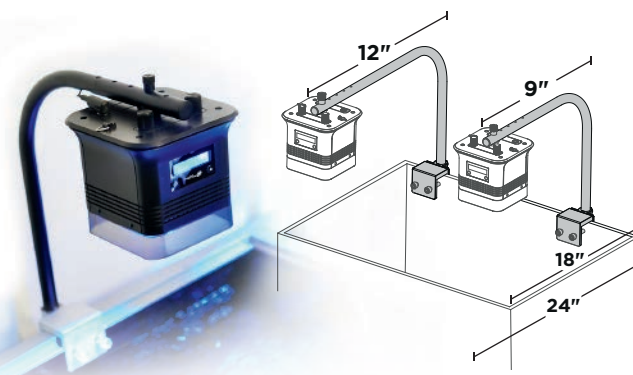

# HALO

**85W LED** Reef & Freshwater Pendants

**LCD Programmable Control Panel**

Controls the timer and dimmer

**Power Knob**

Controls the maximum light intensity of both channels

**Spectrum Knob**

Controls mixing ratio of channel 1 and 2 to optimize spectrum

**2 Channel LED Matrix & Lens**

Delivers the desired light spectrum with well defined emission angle

Add and control an unlimited number of **Halo Basic models** with a Halo Deluxe or an Aquarium Controller with a 0-10 volt output.