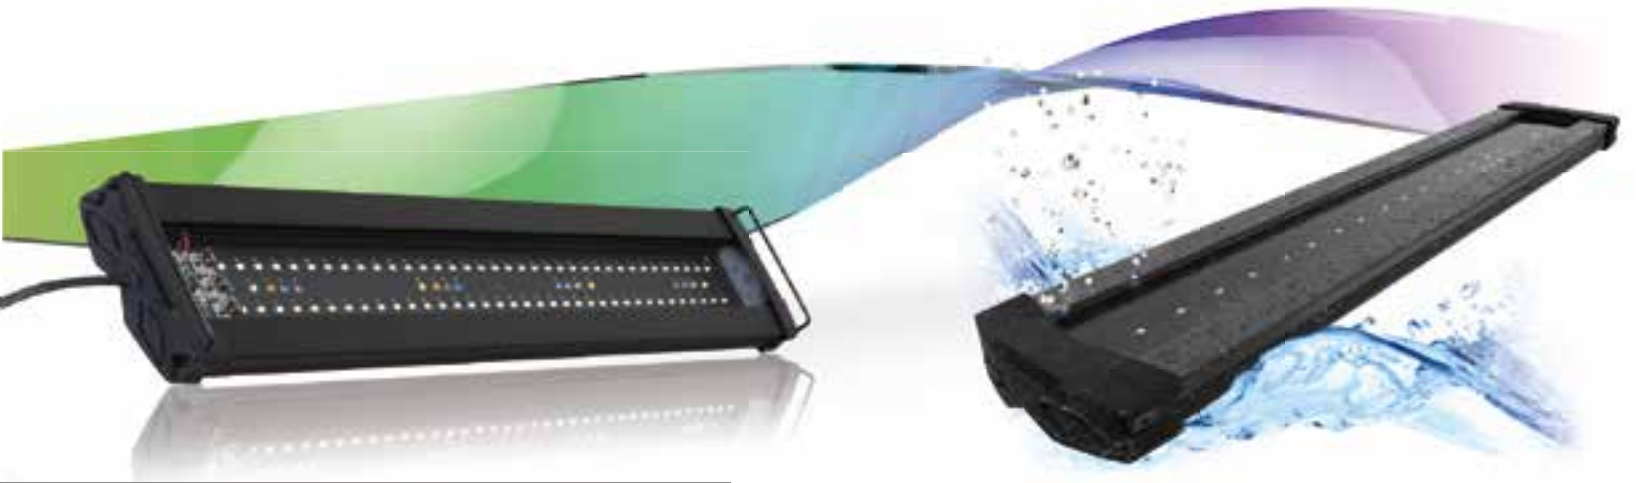

EDGE

WiFi LED LIGHT

FRESHWATER

MARINE

Distributed by: **AquaticLife**® 

THE FIXTURE

Easy to use, feature-rich with WiFi control, available in 24", 36" and 48" Freshwater and Marine models

LED Matrix

- Easy setup with WiFi control 
- Uniform lighting and color mixing
- Biological LED mix

Endless Lighting Combinations

- Sunrise, sunset & moonlight
- Weather & lightning
- Group control

Waterproof IPX7

- Completely sealed
- Easy maintenance
- Quiet operation