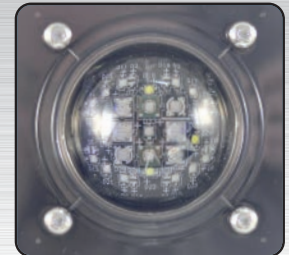

Distributed by:  **AquaticLife**

- The built-in programmable timer in the Deluxe model makes it easy to control the 25 LED array
- Seven different LED's, including beneficial UV LED's, deliver the optimum light for corals
- Connect and control an unlimited number of Basic models using a Deluxe model or Aquarium Controller with a 0-10 volt output

Deluxe & Basic Models come with 80° lenses.

80°

Optional 110° lenses are available.

110°

Link Multiple Fixtures Together!

18" & 24" Mounting Arms Available!

LCD Programmable Control Panel

Controls the timer and dimmer

Power Knob

Controls the maximum light intensity of both channels

Spectrum Knob

Controls mixing ratio of channel 1 and 2 to optimize spectrum

2 Channel LED Matrix & Lens

Delivers the desired light spectrum with well defined emission angle

	Marine DELUXE MX80	Marine BASIC M80
Lens Emission Angle	80 degrees	80 degrees
LED Light Characteristic	Channel 1: Full spectrum of ocean blue light 400-480nm LED included: (1) UV 400nm, (1) UV 420nm, (2) Royal Blue 455nm, (2) Blue 465nm, (5) Blue 470nm, (2) Blue 475nm, (4) Blue 480nm Channel 2: High Kelvin white light simulating neritic zone LED included: (4) Blue 470nm, (4) Cool White	
Dimensions	5.3" x 5.3" x 5.5"	5.3" x 5.3" x 4.9"
Weight	1.61 lbs.	1.50 lbs.
Power Consumption	85W @ max. intensity (DC 33V)	85W @ max. intensity (DC 33V)