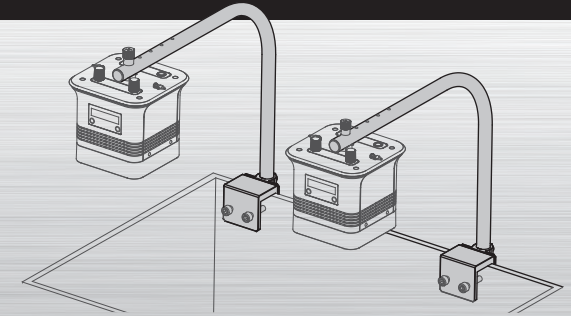

Deluxe & Basic Models come with 80° lenses.

80°

Optional 110° lenses are available.

110°

Link Multiple Fixtures Together!

18" & 24" Mounting Arms Available!

LCD Programmable Control Panel

Controls the timer and dimmer

Power Knob

Controls the maximum light intensity of both channels

Spectrum Knob

Controls mixing ratio of channel 1 and 2 to optimize spectrum

2 Channel LED Matrix & Lens

Delivers the desired light spectrum with well defined emission angle