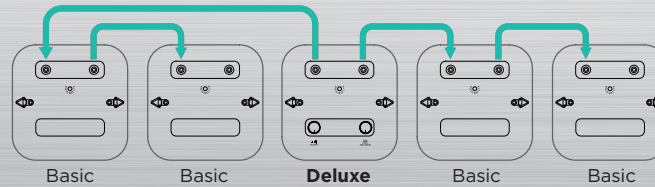

Deluxe & Basic Models come with 80° lenses.

80°

Optional 110° lenses are available.

110°

Link Multiple Fixtures Together!

18" & 24" Mounting Arms Available!

LCD Programmable Control Panel

Controls the timer and dimmer

Power Knob

Controls the maximum light intensity of both channels

Spectrum Knob

Controls mixing ratio of channel 1 and 2 to optimize spectrum

2 Channel LED Matrix & Lens

Delivers the desired light spectrum with well defined emission angle