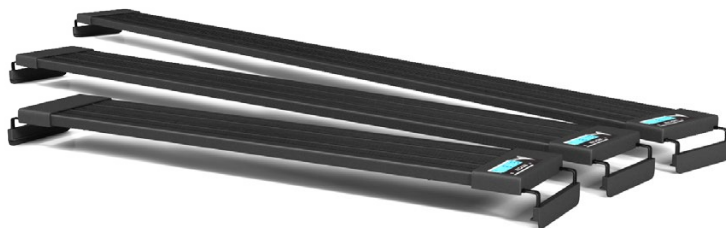

Contents

Light Fixtures 2

- EDGE LED 2
- Halo LED Reef Fixtures 2
- Pulse LED Reef Fixtures 3
- XS-UV LED Reef Fixture 3
- Marquis Dual-Lamp T5 HO 4
- Reno LED Light Fixtures 4

Fixture Hanger 5

Replacement Lamps 5

Plumbing Supplies 10

Flow Swing Wavemakers 11

Pumps 11

EDGE LED AQUARIUM LIGHT

- Lights can be programmed to slowly turn on or off over a two-hour period
- 3-channel timer with battery backup for independent control of color lights, white lights and moonlights
- Built-in moonlights add shimmering effect throughout the aquarium