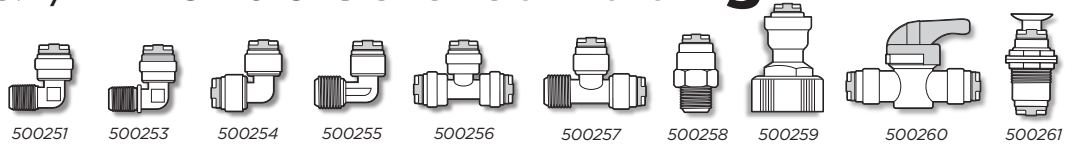

Buddie Fit™ Fittings & 1/4" Flexible Colored Tubing

(BUDDIE FIT FITTINGS)

Item #	Product Description	Pieces	UPC	Qty	Package Type	Package Dimensions	Package Weight
500251	Press 1/4" x MPT 1/8" Elbow w/1 Blue Clip (6 pk)	6	810957012519	1	Blister	4 x 1.25 x 5.5 in	1.00 lbs
500253	Press 1/4" x MPT 1/8" Elbow Check Valve w/1 Blue Clip (2 pk)	2	810957012533	1			0.55 lbs
500254	Press 1/4" x Press 1/4" Elbow w/2 Blue Clips (5 pk)	5	810957012540	1			0.65 lbs
500255	Press 1/4" x MPT 1/4" Elbow w/1 Blue Clip (6 pk)	6	810957012557	1			0.65 lbs
500256	Press 1/4" Tee w/3 Blue Clips (5 pk)	5	810957012564	1			0.80 lbs
500257	Press 1/4" x Press 1/4" x MPT 1/4" w/2 Blue Clips (4 pk)	4	810957012571	1			0.80 lbs
500258	Press 1/4" x MPT 1/4" w/1 Blue Clip (7 pk)	7	810957012588	1			0.80 lbs
500259	Press 1/4" x Hose Bib w/1 Blue Clip (2 pk)	2	810957012595	1			0.90 lbs
500260	Press 1/4" x Press 1/4" Valve w/2 Blue Clips (2 pk)	2	810957012601	1			0.90 lbs
500261	Press 1/4" x MPT 1/8" Elbow w/1 Blue Clip (6 pk)	6	810957012618	1			1.00 lbs

(50 FT LENGTH - 1/4" FLEXIBLE POLYETHYLENE COLORED TUBING)

Item #	Product Description	UPC	Qty	Package Type	Package Dimensions	Package Weight
500297	Blue 50 ft. x 0.25 in. OD	810957012977	1	Color Wrap	9.5 x 19 x 1.25 in	0.60 lbs
500298	Red 50 ft. x 0.25 in. OD	810957012984	1			
500299	Yellow 50 ft. x 0.25 in. OD	810957012991	1