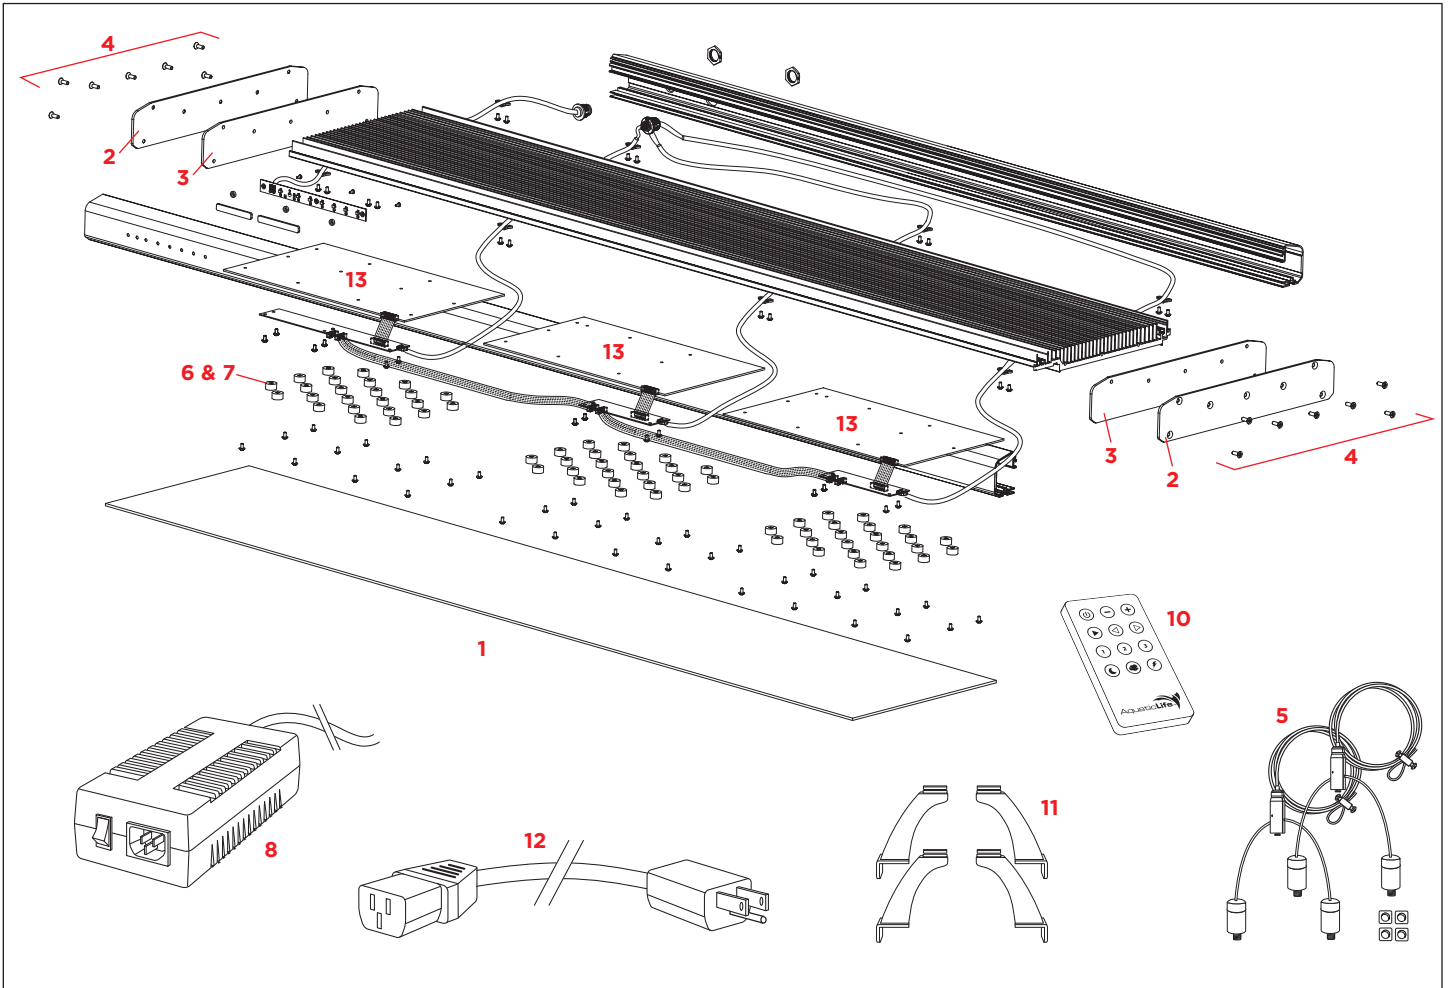

Spectral Output

WHITE

400nm

ROYAL BLUE

420nm

BLUE

RED

DIAGRAM DOES NOT REFLECT ACTUAL SIZE

46" XS-UV LED MARINE LIGHT FIXTURE

DIAGRAM NUMBER	ITEM NUMBER	PART DESCRIPTION
1	9000536	Lens Cover Acrylic
2	9000594	End Plate Exp LED 3W (universal)
3	9000595	End Plate Blue Accent LED 1W (universal)
4	9000596	Screws LED 3W End Plate/Accent Plate (14 PK)
5	470281	Suspension Hardware (optional)
6	9000573	Reflector LED 100 Deg (6 PK)