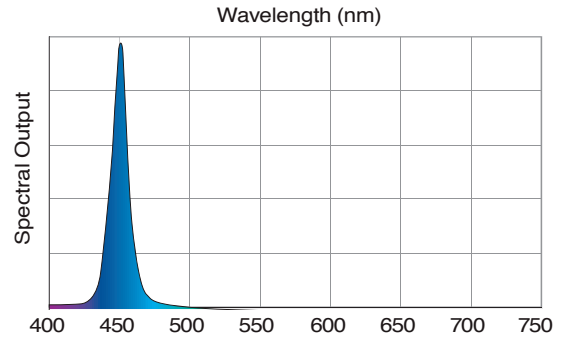

LED'S

- (18) CREE XTE (WHITE)
- (18) CREE XTE (ROYAL BLUE)
- (24) CREE XPE (BLUE)
- (6) SEMILED'S 420nm (ACTINIC BLUE)
- (3) SEMILED'S 400nm (VIOLET)
- (6) SEMILED'S 620nm (RED)

CONTENTS

- (1) 46 IN LED FIXTURE
- (4) AQUARIUM FRAME MOUNTS
- (1) REMOTE CONTROL
- (1) cULus APPROVED POWER SUPPLY
- (1) USB CABLE

Spectral Output

WHITE

400nm

ROYAL BLUE

420nm

BLUE

RED

DIAGRAM DOES NOT REFLECT ACTUAL SIZE