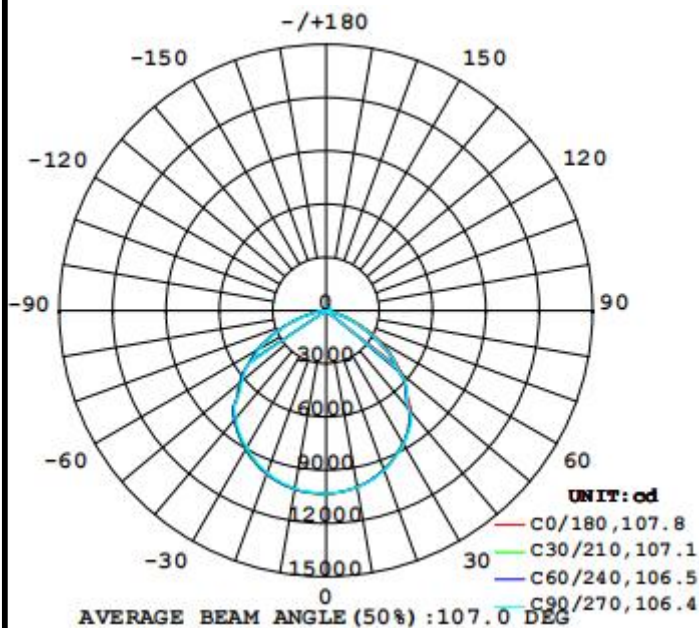

Model No.	Watts(W)	Light Output(lm)	Dimension(mm)	Light Color(K)	Beam Angle(Degree)
LN-SBL200-U-W-CW-BR-U-C-TS00	200±10%	28000±10%	386*428*78	6500K	120
LN-SBL200-U-W-MW-BR-U-C-TS00	200±10%	28000±10%	386*428*78	5700K	120
LN-SBL200-U-W-QW-BR-U-C-TS00	200±10%	28000±10%	386*428*78	5000K	120
LN-SBL200-U-W-NW-BR-U-C-TS00	200±10%	28000±10%	386*428*78	4000K	120
LN-SBL200-U-W-WW-BR-U-C-TS00	200±10%	28000±10%	386*428*78	3000K	120

LED LAMP FLOODLIGHT

Drawing

Material	IP
ADC12	IP66
Glass	

LED LAMP FLOODLIGHT

LN-SBL200-U-W-CT-BR-U-C-TS00

Category	Specifications	Unit
Watts	200	W
Lumens per Watt(Efficacy)	140	Lm/W
Light Output	28000	lm
Light Color(CCT)	6500/5700/5000/ 4000	K
Beam Angle	120	°(degree)
Color Accuracy(CRI)	70	Ra
Product Weight	4200	G
Rating Life	50000	H
Base	Line interface	
Input Voltage(AC)	100-277	V

Luminance Intensity Distribution

Cone Lux Diagram

LED LAMP FLOODLIGHT

LN-SBL200-U-W-WW-BR-U-C-TS00

Category	Specifications	Unit
Watts	200	W
Lumens per Watt(Efficacy)	125	Lm/W
Light Output	25000	lm
Light Color(CCT)	3000	K
Beam Angle	120	° (degree)
Color Accuracy(CRI)	80	Ra
Product Weight	4200	G
Rating Life	50000	H
Base	Line interface	
Input Voltage(AC)	100-277	V