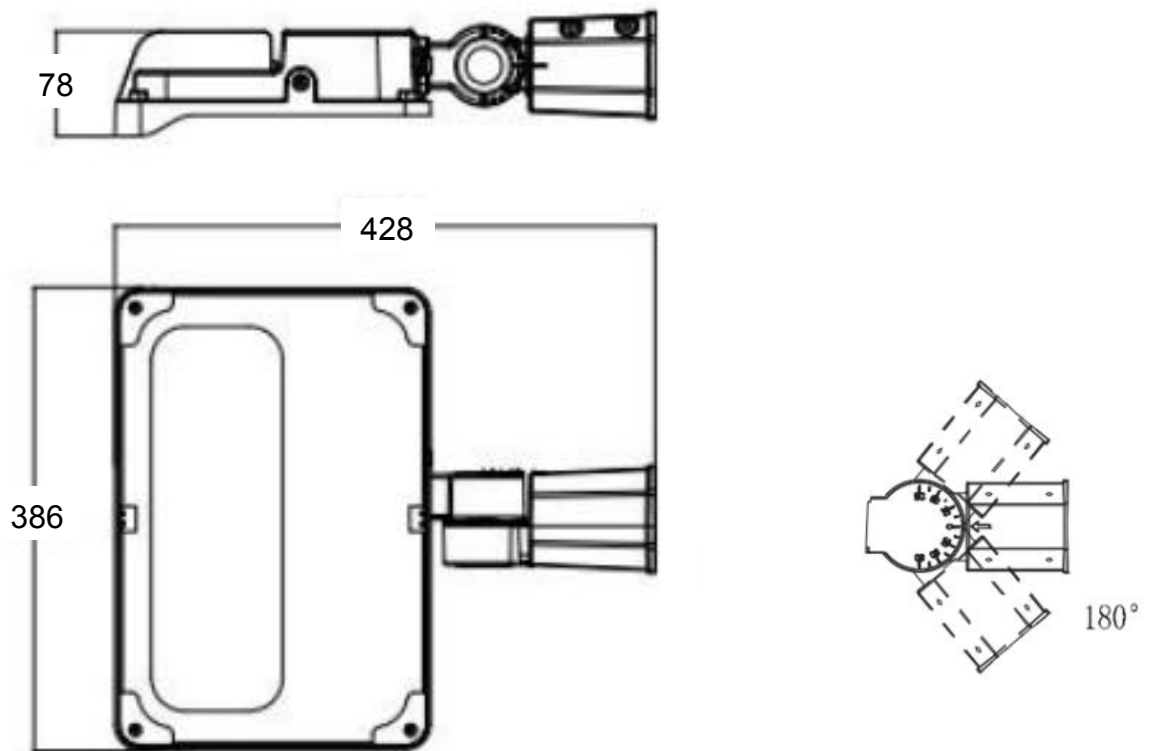

Model No.	Watts(W)	Light Output(lm)	Dimension(mm)	Light Color(K)	Beam Angle(Degree)
LN-SBL200-U-W-CW-BR-U-C-TS00	200±10%	28000±10%	386*428*78	6500K	120
LN-SBL200-U-W-MW-BR-U-C-TS00	200±10%	28000±10%	386*428*78	5700K	120
LN-SBL200-U-W-QW-BR-U-C-TS00	200±10%	28000±10%	386*428*78	5000K	120
LN-SBL200-U-W-NW-BR-U-C-TS00	200±10%	28000±10%	386*428*78	4000K	120
LN-SBL200-U-W-WW-BR-U-C-TS00	200±10%	28000±10%	386*428*78	3000K	120

LED LAMP FLOODLIGHT

Drawing

Material	IP
ADC12	IP66
Glass	

LED LAMP FLOODLIGHT

LN-SBL200-U-W-CT-BR-U-C-TS00

Category	Specifications	Unit
Watts	200	W
Lumens per Watt(Efficacy)	140	Lm/W
Light Output	28000	lm
Light Color(CCT)	6500/5700/5000/ 4000	K
Beam Angle	120	°(degree)
Color Accuracy(CRI)	70	Ra
Product Weight	4200	G
Rating Life	50000	H
Base	Line interface	
Input Voltage(AC)	100-277	V

Luminance Intensity Distribution

Cone Lux Diagram

LED LAMP FLOODLIGHT

LN-SBL200-U-W-WW-BR-U-C-TS00

Category	Specifications	Unit
Watts	200	W
Lumens per Watt(Efficacy)	125	Lm/W
Light Output	25000	lm
Light Color(CCT)	3000	K
Beam Angle	120	° (degree)
Color Accuracy(CRI)	80	Ra
Product Weight	4200	G
Rating Life	50000	H
Base	Line interface	
Input Voltage(AC)	100-277	V

Luminance Intensity Distribution

Cone Lux Diagram

LED LAMP FLOODLIGHT

Product Packaging	Specifications	Unit
Product Dimension	L386*W428*H78	mm
Net Weigh	4.2	Kg
Size of box	L400*W357*H93	mm
Gross Weight	4.6	Kg
Size of Carton	L400*W357*H93	mm
Qty/ Carton	1	PCS
Weight/ Carton	4.6	Kg