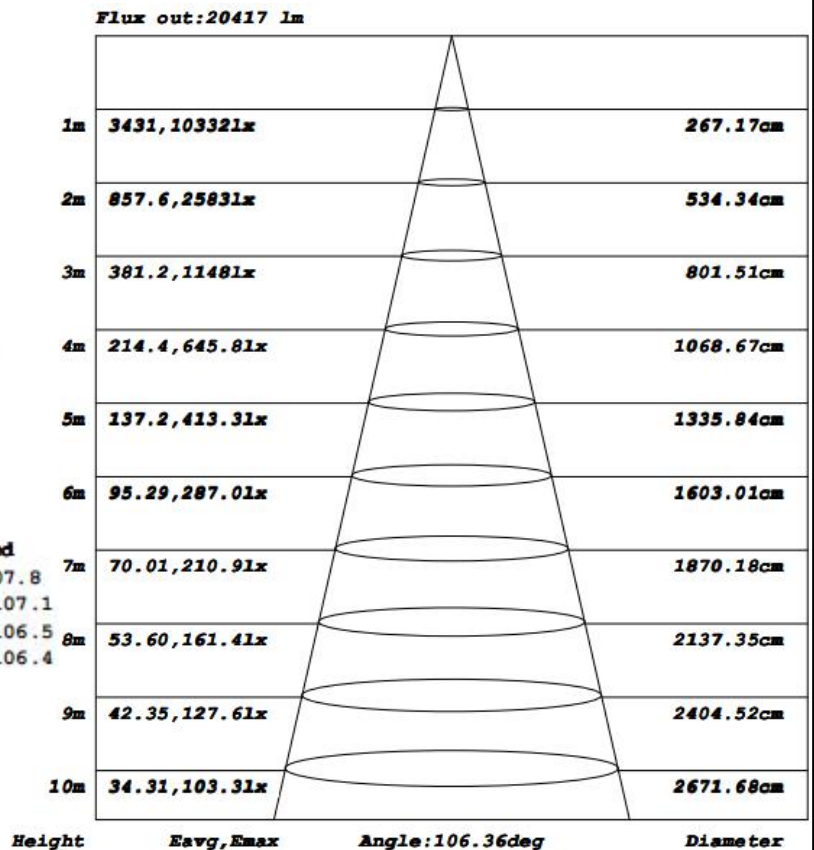

Model No.	Watts(W)	Light Output(lm)	Dimension(mm)	Light Color(K)	Beam Angle(Degree)
LN-SBL200-U-W-CW-BR-U-C-TS00	200±10%	28000±10%	386*428*78	6500K	120
LN-SBL200-U-W-MW-BR-U-C-TS00	200±10%	28000±10%	386*428*78	5700K	120
LN-SBL200-U-W-QW-BR-U-C-TS00	200±10%	28000±10%	386*428*78	5000K	120
LN-SBL200-U-W-NW-BR-U-C-TS00	200±10%	28000±10%	386*428*78	4000K	120
LN-SBL200-U-W-WW-BR-U-C-TS00	200±10%	28000±10%	386*428*78	3000K	120

LED LAMP FLOODLIGHT

Drawing

Material	IP
ADC12	IP66
Glass	

LED LAMP FLOODLIGHT

LN-SBL200-U-W-CT-BR-U-C-TS00

Category	Specifications	Unit
Watts	200	W
Lumens per Watt(Efficacy)	140	Lm/W
Light Output	28000	lm
Light Color(CCT)	6500/5700/5000/ 4000	K
Beam Angle	120	°(degree)
Color Accuracy(CRI)	70	Ra
Product Weight	4200	G
Rating Life	50000	H
Base	Line interface	
Input Voltage(AC)	100-277	V

Luminance Intensity Distribution

Cone Lux Diagram

LED LAMP FLOODLIGHT

LN-SBL200-U-W-WW-BR-U-C-TS00

Category	Specifications	Unit
Watts	200	W
Lumens per Watt(Efficacy)	125	Lm/W
Light Output	25000	lm
Light Color(CCT)	3000	K
Beam Angle	120	° (degree)
Color Accuracy(CRI)	80	Ra
Product Weight	4200	G
Rating Life	50000	H
Base	Line interface	
Input Voltage(AC)	100-277	V

Luminance Intensity Distribution

Cone Lux Diagram

LED LAMP FLOODLIGHT

Product Packaging	Specifications	Unit
Product Dimension	L386*W428*H78	mm
Net Weigh	4.2	Kg
Size of box	L400*W357*H93	mm
Gross Weight	4.6	Kg
Size of Carton	L400*W357*H93	mm
Qty/ Carton	1	PCS
Weight/ Carton	4.6	Kg