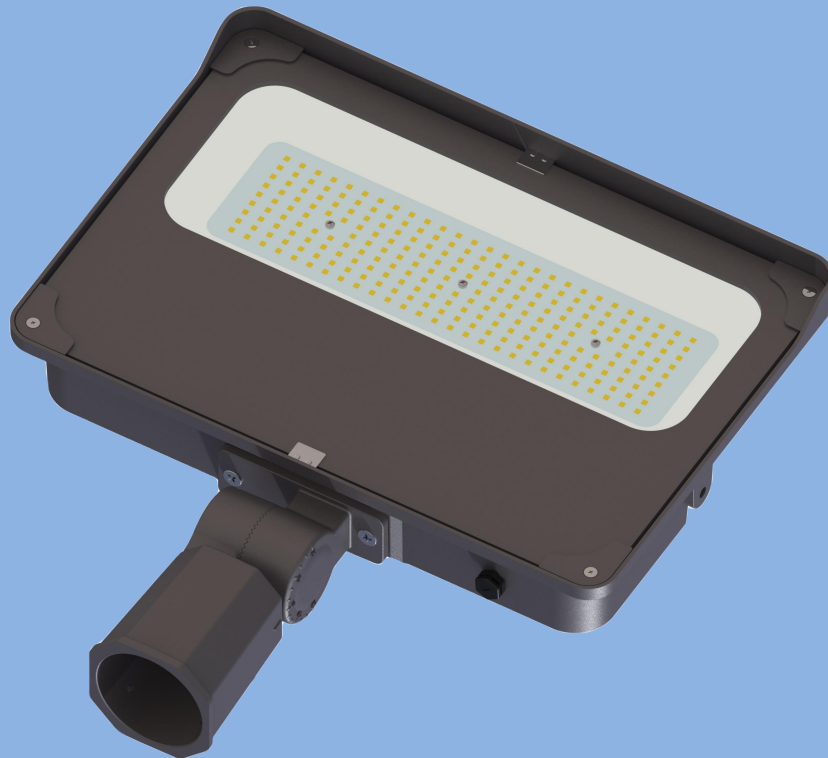

LN Lighting technical data

LED 200W SHOE BOX LIGHT

Lighting technical data

LED SHOE BOX LIGHT is an alternative light source with longer life and uniformed light distribution

RoHS IP66

LED LAMP FLOODLIGHT

Line-Up

Model No.	Watts(W)	Light Output(lm)	Dimension(mm)	Light Color(K)	Beam Angle(Degree)
LN-SBL200-U-W-CW-BR-U-C-TS00	200±10%	28000±10%	386*428*78	6500K	120
LN-SBL200-U-W-MW-BR-U-C-TS00	200±10%	28000±10%	386*428*78	5700K	120
LN-SBL200-U-W-QW-BR-U-C-TS00	200±10%	28000±10%	386*428*78	5000K	120
LN-SBL200-U-W-NW-BR-U-C-TS00	200±10%	28000±10%	386*428*78	4000K	120
LN-SBL200-U-W-WW-BR-U-C-TS00	200±10%	28000±10%	386*428*78	3000K	120

LED LAMP FLOODLIGHT

Drawing

Material	IP
ADC12	IP66
Glass	

LED LAMP FLOODLIGHT

LN-SBL200-U-W-CT-BR-U-C-TS00

Category	Specifications	Unit
Watts	200	W
Lumens per Watt(Efficacy)	140	Lm/W
Light Output	28000	lm
Light Color(CCT)	6500/5700/5000/ 4000	K
Beam Angle	120	°(degree)
Color Accuracy(CRI)	70	Ra
Product Weight	4200	G
Rating Life	50000	H
Base	Line interface	
Input Voltage(AC)	100-277	V

Luminance Intensity Distribution

Cone Lux Diagram

LED LAMP FLOODLIGHT

LN-SBL200-U-W-WW-BR-U-C-TS00

Category	Specifications	Unit
Watts	200	W
Lumens per Watt(Efficacy)	125	Lm/W
Light Output	25000	lm
Light Color(CCT)	3000	K
Beam Angle	120	° (degree)
Color Accuracy(CRI)	80	Ra
Product Weight	4200	G
Rating Life	50000	H
Base	Line interface	
Input Voltage(AC)	100-277	V