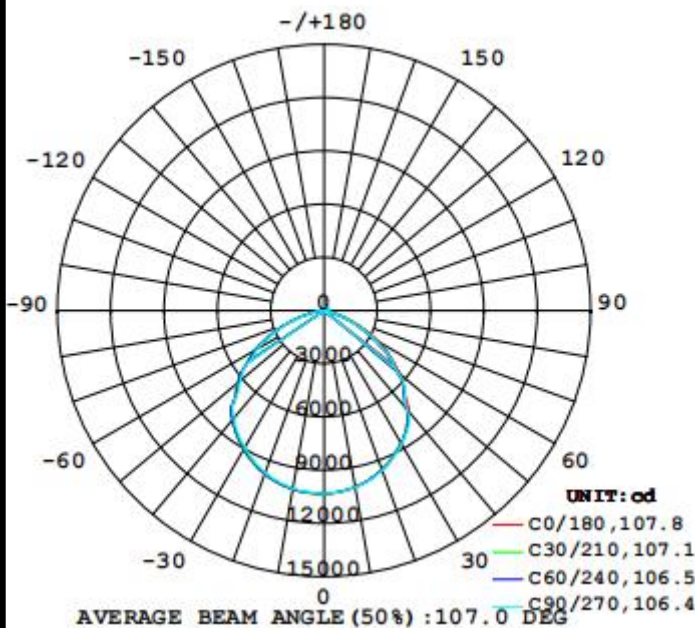

LED LAMP FLOODLIGHT

LN-SBL200-U-W-WW-BR-U-C-TS00

Category	Specifications	Unit
Watts	200	W
Lumens per Watt(Efficacy)	125	Lm/W
Light Output	25000	lm
Light Color(CCT)	3000	K
Beam Angle	120	° (degree)
Color Accuracy(CRI)	80	Ra
Product Weight	4200	G
Rating Life	50000	H
Base	Line interface	
Input Voltage(AC)	100-277	V

Luminance Intensity Distribution

Cone Lux Diagram