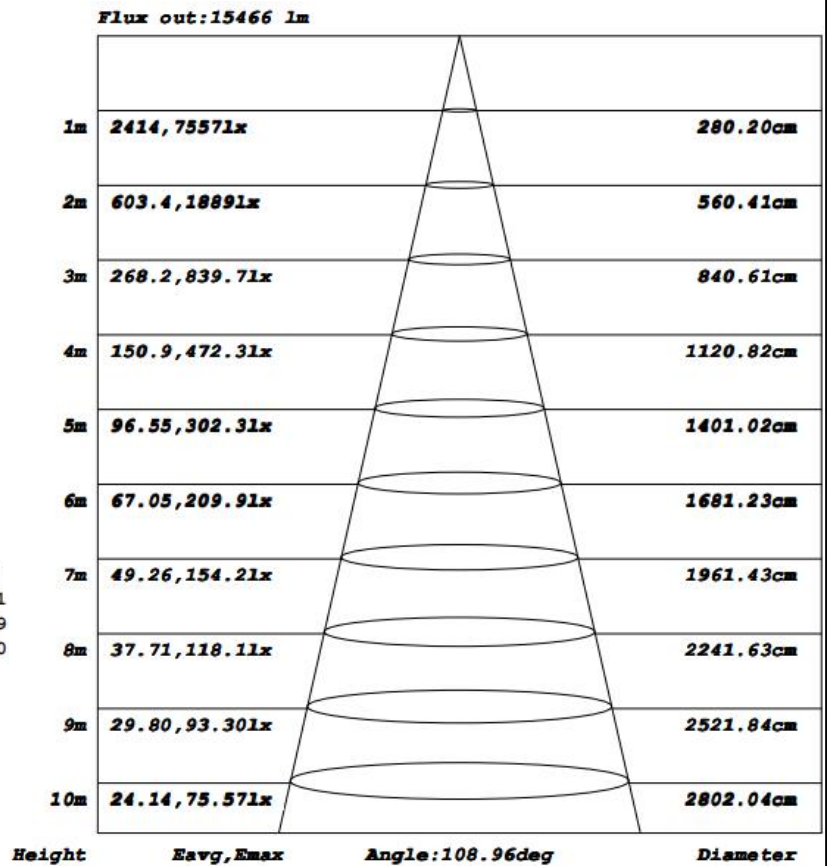

Line-Up

Model No.	Watts(W)	Light Output(lm)	Dimension(mm)	Light Color(K)	Beam Angle(Degree)
LN-SBL150-U-W-CW-BR-U-C-TS00	150±10%	21000±10%	331*387*75	6500K	120
LN-SBL150-U-W-MW-BR-U-C-TS00	150±10%	21000±10%	331*387*75	5700K	120
LN-SBL150-U-W-QW-BR-U-C-TS00	150±10%	21000±10%	331*387*75	5000K	120
LN-SBL150-U-W-NW-BR-U-C-TS00	150±10%	21000±10%	331*387*75	4000K	120
LN-SBL150-U-W-WW-BR-U-C-TS00	150±10%	18750±10%	331*387*75	3000K	120

LED LAMP FLOODLIGHT

Drawing

Material	IP
ADC12	IP66
Glass	

LED LAMP FLOODLIGHT

LN-SBL150-U-W-CT-BR-U-C-TS00

Category	Specifications	Unit
Watts	150	W
Lumens per Watt(Efficacy)	140	Lm/W
Light Output	21000	lm
Light Color(CCT)	6500/5700/5000/ 4000	K
Beam Angle	120	°(degree)
Color Accuracy(CRI)	70	Ra
Product Weight	3450	G
Rating Life	50000	H
Base	Line interface	
Input Voltage(AC)	100-277	V

Luminance Intensity Distribution

Cone Lux Diagram

LED LAMP FLOODLIGHT

LN-SBL150-U-W-WW-BR-U-C-TS00

Category	Specifications	Unit
Watts	150	W
Lumens per Watt(Efficacy)	125	Lm/W
Light Output	18750	lm
Light Color(CCT)	3000	K
Beam Angle	120	° (degree)
Color Accuracy(CRI)	80	Ra
Product Weight	3450	G
Rating Life	50000	H
Base	Line interface	
Input Voltage(AC)	100-277	V

Luminance Intensity Distribution

Cone Lux Diagram

LED LAMP FLOODLIGHT

Product Packaging	Specifications	Unit
Product Dimension	L331*W387*H75	mm
Net Weigh	3.45	Kg
Size of box	L345*W315*H93	mm
Gross Weight	3.85	Kg
Size of Carton	L345*W315*H93	mm
Qty/ Carton	1	PCS
Weight/ Carton	3.85	Kg