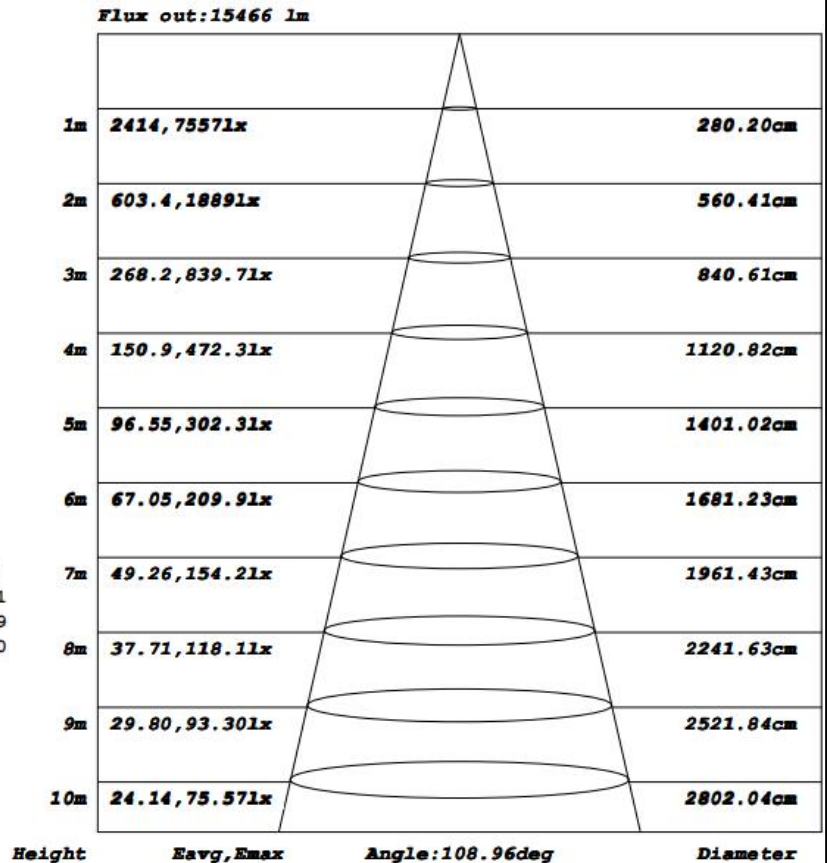

Line-Up

Model No.	Watts(W)	Light Output(lm)	Dimension(mm)	Light Color(K)	Beam Angle(Degree)
LN-SBL150-U-W-CW-BR-U-C-TS00	150±10%	21000±10%	331*387*75	6500K	120
LN-SBL150-U-W-MW-BR-U-C-TS00	150±10%	21000±10%	331*387*75	5700K	120
LN-SBL150-U-W-QW-BR-U-C-TS00	150±10%	21000±10%	331*387*75	5000K	120
LN-SBL150-U-W-NW-BR-U-C-TS00	150±10%	21000±10%	331*387*75	4000K	120
LN-SBL150-U-W-WW-BR-U-C-TS00	150±10%	18750±10%	331*387*75	3000K	120

LED LAMP FLOODLIGHT

Drawing

Material	IP
ADC12	IP66
Glass	

LED LAMP FLOODLIGHT

LN-SBL150-U-W-CT-BR-U-C-TS00

Category	Specifications	Unit
Watts	150	W
Lumens per Watt(Efficacy)	140	Lm/W
Light Output	21000	lm
Light Color(CCT)	6500/5700/5000/ 4000	K
Beam Angle	120	°(degree)
Color Accuracy(CRI)	70	Ra
Product Weight	3450	G
Rating Life	50000	H
Base	Line interface	
Input Voltage(AC)	100-277	V

Luminance Intensity Distribution

Cone Lux Diagram

LED LAMP FLOODLIGHT

LN-SBL150-U-W-WW-BR-U-C-TS00

Category	Specifications	Unit
Watts	150	W
Lumens per Watt(Efficacy)	125	Lm/W
Light Output	18750	lm
Light Color(CCT)	3000	K
Beam Angle	120	° (degree)
Color Accuracy(CRI)	80	Ra
Product Weight	3450	G
Rating Life	50000	H
Base	Line interface	
Input Voltage(AC)	100-277	V

Luminance Intensity Distribution

Cone Lux Diagram

LED LAMP FLOODLIGHT

Product Packaging	Specifications	Unit
Product Dimension	L331*W387*H75	mm
Net Weigh	3.45	Kg
Size of box	L345*W315*H93	mm
Gross Weight	3.85	Kg
Size of Carton	L345*W315*H93	mm
Qty/ Carton	1	PCS
Weight/ Carton	3.85	Kg