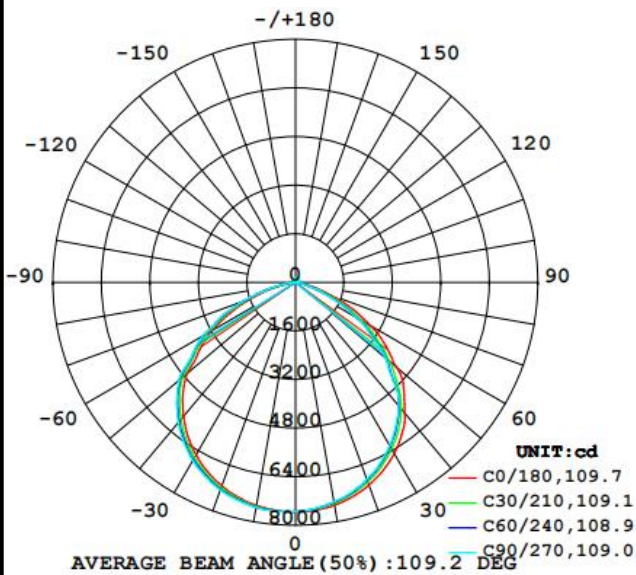

LED LAMP FLOODLIGHT

Drawing

Material	IP
ADC12	IP66
Glass	

LED LAMP FLOODLIGHT

LN-SBL150-U-W-CT-BR-U-C-TS00

Category	Specifications	Unit
Watts	150	W
Lumens per Watt(Efficacy)	140	Lm/W
Light Output	21000	lm
Light Color(CCT)	6500/5700/5000/ 4000	K
Beam Angle	120	°(degree)
Color Accuracy(CRI)	70	Ra
Product Weight	3450	G
Rating Life	50000	H
Base	Line interface	
Input Voltage(AC)	100-277	V

Luminance Intensity Distribution

Cone Lux Diagram

LED LAMP FLOODLIGHT

LN-SBL150-U-W-WW-BR-U-C-TS00

Category	Specifications	Unit
Watts	150	W
Lumens per Watt(Efficacy)	125	Lm/W
Light Output	18750	lm
Light Color(CCT)	3000	K
Beam Angle	120	° (degree)
Color Accuracy(CRI)	80	Ra
Product Weight	3450	G
Rating Life	50000	H
Base	Line interface	
Input Voltage(AC)	100-277	V