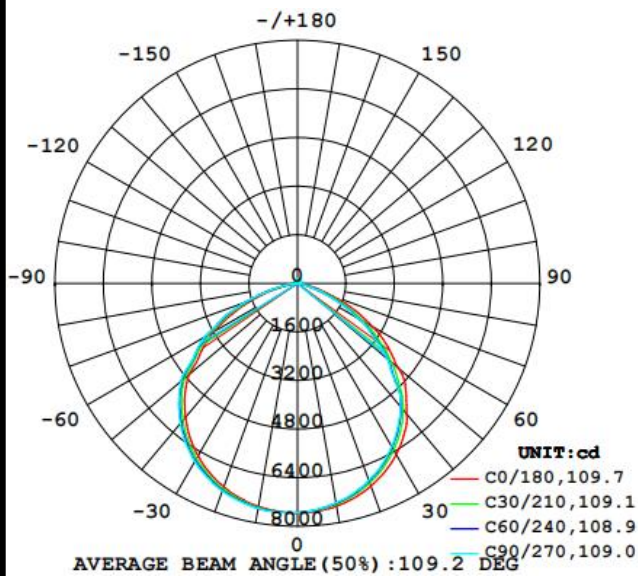

LED LAMP FLOODLIGHT

LN-SBL150-U-W-WW-BR-U-C-TS00

Category	Specifications	Unit
Watts	150	W
Lumens per Watt(Efficacy)	125	Lm/W
Light Output	18750	lm
Light Color(CCT)	3000	K
Beam Angle	120	° (degree)
Color Accuracy(CRI)	80	Ra
Product Weight	3450	G
Rating Life	50000	H
Base	Line interface	
Input Voltage(AC)	100-277	V

Luminance Intensity Distribution