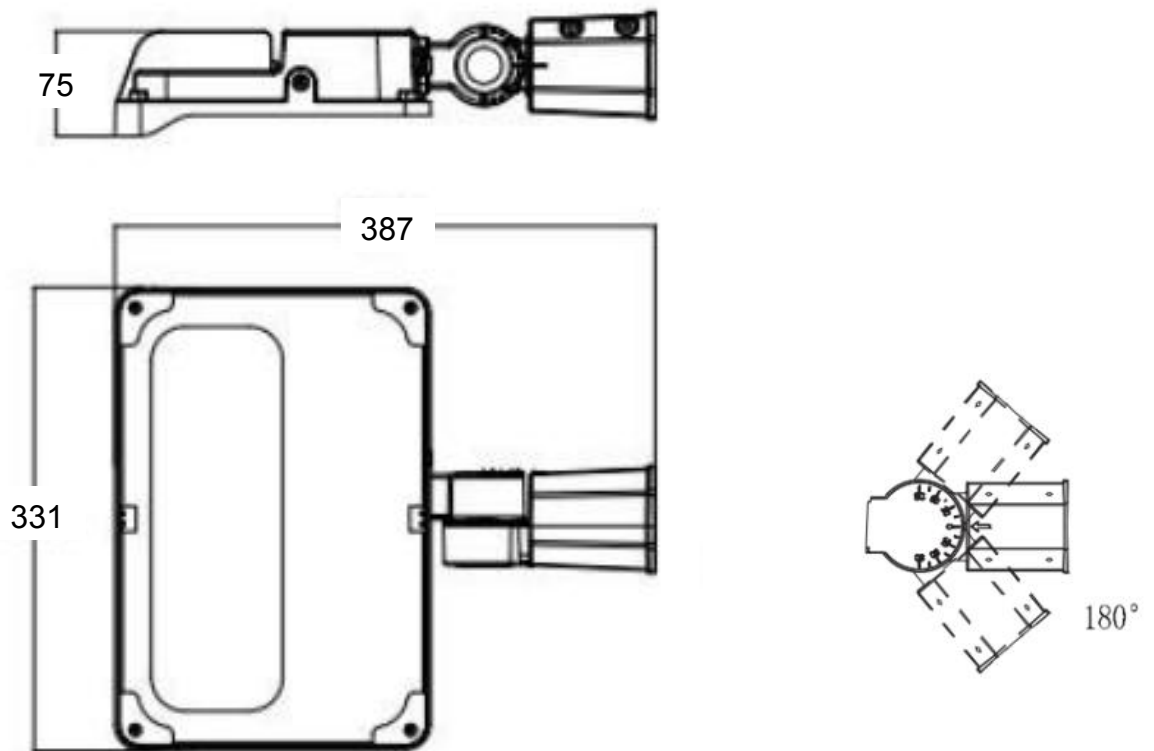

Line-Up

Model No.	Watts(W)	Light Output(lm)	Dimension(mm)	Light Color(K)	Beam Angle(Degree)
LN-SBL150-U-W-CW-BR-U-C-TS00	150±10%	21000±10%	331*387*75	6500K	120
LN-SBL150-U-W-MW-BR-U-C-TS00	150±10%	21000±10%	331*387*75	5700K	120
LN-SBL150-U-W-QW-BR-U-C-TS00	150±10%	21000±10%	331*387*75	5000K	120
LN-SBL150-U-W-NW-BR-U-C-TS00	150±10%	21000±10%	331*387*75	4000K	120
LN-SBL150-U-W-WW-BR-U-C-TS00	150±10%	18750±10%	331*387*75	3000K	120

LED LAMP FLOODLIGHT

Drawing

Material	IP
ADC12	IP66
Glass	

LED LAMP FLOODLIGHT

LN-SBL150-U-W-CT-BR-U-C-TS00

Category	Specifications	Unit
Watts	150	W
Lumens per Watt(Efficacy)	140	Lm/W
Light Output	21000	lm
Light Color(CCT)	6500/5700/5000/ 4000	K
Beam Angle	120	°(degree)
Color Accuracy(CRI)	70	Ra
Product Weight	3450	G
Rating Life	50000	H
Base	Line interface	
Input Voltage(AC)	100-277	V

Luminance Intensity Distribution

Cone Lux Diagram

LED LAMP FLOODLIGHT

LN-SBL150-U-W-WW-BR-U-C-TS00

Category	Specifications	Unit
Watts	150	W
Lumens per Watt(Efficacy)	125	Lm/W
Light Output	18750	lm
Light Color(CCT)	3000	K
Beam Angle	120	° (degree)
Color Accuracy(CRI)	80	Ra
Product Weight	3450	G
Rating Life	50000	H
Base	Line interface	
Input Voltage(AC)	100-277	V

Luminance Intensity Distribution

Cone Lux Diagram

LED LAMP FLOODLIGHT

Product Packaging	Specifications	Unit
Product Dimension	L331*W387*H75	mm
Net Weigh	3.45	Kg
Size of box	L345*W315*H93	mm
Gross Weight	3.85	Kg
Size of Carton	L345*W315*H93	mm
Qty/ Carton	1	PCS
Weight/ Carton	3.85	Kg