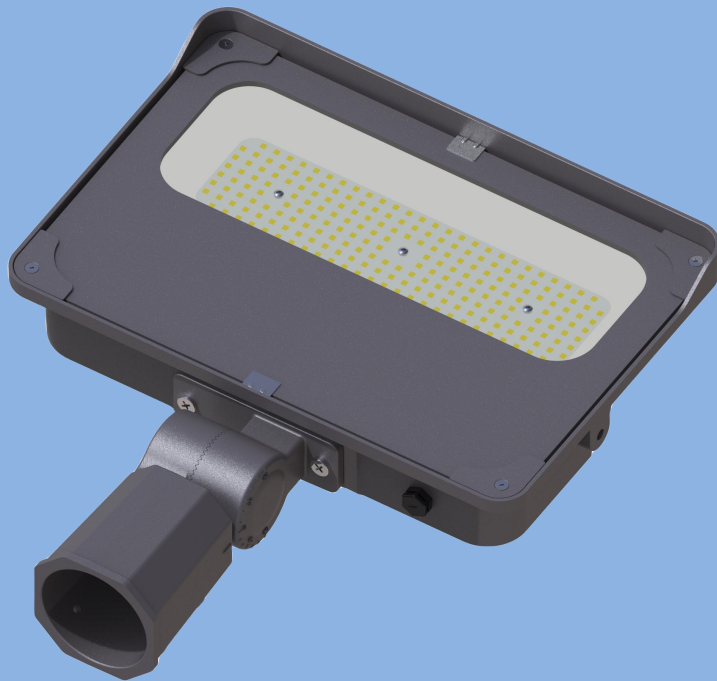

LN Lighting technical data

LED 150W SHOE BOX LIGHT

Lighting technical data

**LED SHOE BOX LIGHT is an alternative light source
with longer life and uniformed light distribution**

RoHS IP66

LED LAMP FLOODLIGHT

Line-Up

Model No.	Watts(W)	Light Output(lm)	Dimension(mm)	Light Color(K)	Beam Angle(Degree)
LN-SBL150-U-W-CW-BR-U-C-TS00	150±10%	21000±10%	331*387*75	6500K	120
LN-SBL150-U-W-MW-BR-U-C-TS00	150±10%	21000±10%	331*387*75	5700K	120
LN-SBL150-U-W-QW-BR-U-C-TS00	150±10%	21000±10%	331*387*75	5000K	120
LN-SBL150-U-W-NW-BR-U-C-TS00	150±10%	21000±10%	331*387*75	4000K	120
LN-SBL150-U-W-WW-BR-U-C-TS00	150±10%	18750±10%	331*387*75	3000K	120

LED LAMP FLOODLIGHT

Drawing

Material	IP
ADC12	IP66
Glass	

LED LAMP FLOODLIGHT

LN-SBL150-U-W-CT-BR-U-C-TS00

Category	Specifications	Unit
Watts	150	W
Lumens per Watt(Efficacy)	140	Lm/W
Light Output	21000	lm
Light Color(CCT)	6500/5700/5000/ 4000	K
Beam Angle	120	°(degree)
Color Accuracy(CRI)	70	Ra
Product Weight	3450	G
Rating Life	50000	H
Base	Line interface	
Input Voltage(AC)	100-277	V

Luminance Intensity Distribution

Cone Lux Diagram

LED LAMP FLOODLIGHT

LN-SBL150-U-W-WW-BR-U-C-TS00

Category	Specifications	Unit
Watts	150	W
Lumens per Watt(Efficacy)	125	Lm/W
Light Output	18750	lm
Light Color(CCT)	3000	K
Beam Angle	120	° (degree)
Color Accuracy(CRI)	80	Ra
Product Weight	3450	G
Rating Life	50000	H
Base	Line interface	
Input Voltage(AC)	100-277	V