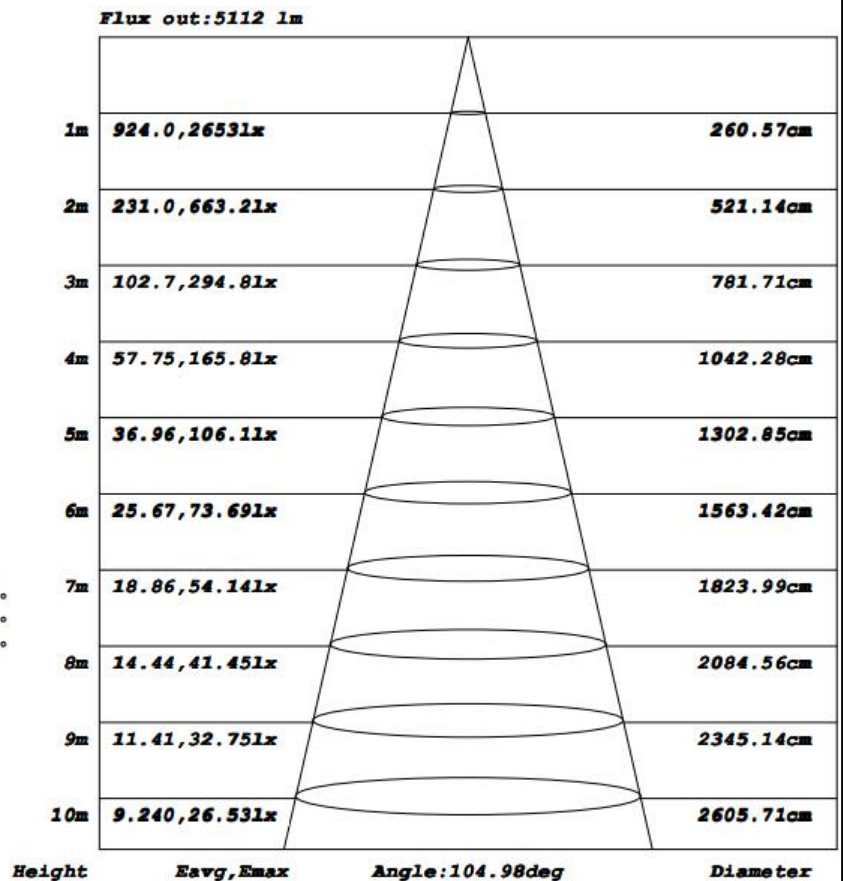

LED LAMP FLOODLIGHT

Drawing

Knuckle Mount

Wall Mount

Material	IP
ADC12	IP66
Glass	

LED LAMP FLOODLIGHT

LN-FL60-L-LS-CT-BR-U-C-CBX00

Category	Specifications	Unit
Watts	60	W
Lumens per Watt(Efficacy)	110	Lm/W
Light Output	6600	lm
Light Color(CCT)	6500/5000/5700/4000	K
Beam Angle	120	°(degree)
Color Accuracy(CRI)	70	Ra
Product Weight	520g (knuckle mount) 610g (wall mount)	G
Rating Life	50000	H
Base	knuckle mount / wall mount	
Input Voltage(AC)	100-130	V

Luminance Intensity Distribution

Cone Lux Diagram

LED LAMP FLOODLIGHT

LN-FL60-L-LS-WW-BR-U-C-CBX00

Category	Specifications	Unit
Watts	60	W
Lumens per Watt(Efficacy)	100	Lm/W
Light Output	6000	lm
Light Color(CCT)	3000	K
Beam Angle	120	° (degree)
Color Accuracy(CRI)	80	Ra
Product Weight	520g (knuckle mount) 610g (wall mount)	G
Rating Life	50000	H
Base	knuckle mount / wall mount	
Input Voltage(AC)	100-130	V

Luminance Intensity Distribution

Cone Lux Diagram

LED LAMP FLOODLIGHT

Product Packaging	Specifications	Unit
Product Dimension	L182*W174*H38	mm
Net Weigh	0.52kg (knuckle mount) 0.61kg (wall mount)	Kg
Size of box	L200*W180*H75	mm
Gross Weight	0.59kg (knuckle mount) 0.68kg (wall mount)	Kg
Size of Carton	L420*W380*H430	mm
Qty/ Carton	20	PCS
Weight/ Carton	12.7kg (knuckle mount) 14.5kg (wall mount)	Kg