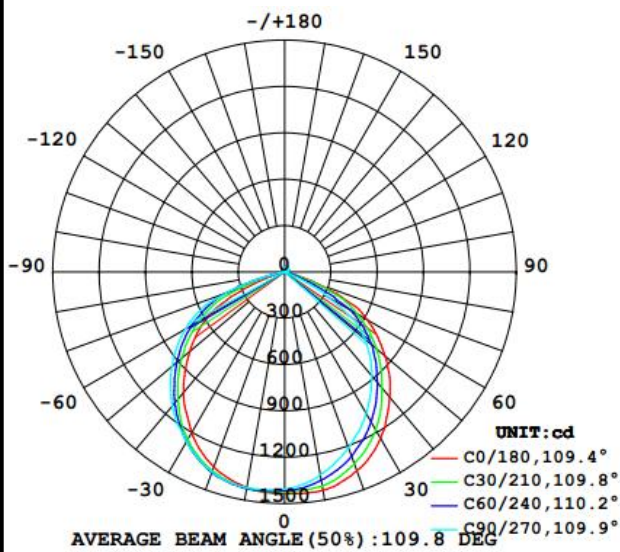

LED LAMP FLOODLIGHT

Drawing

Knuckle Mount

Wall Mount

Material	IP
ADC12	IP66
Glass	

LED LAMP FLOODLIGHT

LN-FL60-L-LS-CT-BR-U-C-CBX00

Category	Specifications	Unit
Watts	60	W
Lumens per Watt(Efficacy)	110	Lm/W
Light Output	6600	lm
Light Color(CCT)	6500/5000/5700/4000	K
Beam Angle	120	°(degree)
Color Accuracy(CRI)	70	Ra
Product Weight	520g (knuckle mount) 610g (wall mount)	G
Rating Life	50000	H
Base	knuckle mount / wall mount	
Input Voltage(AC)	100-130	V

Luminance Intensity Distribution

Cone Lux Diagram

LED LAMP FLOODLIGHT

LN-FL60-L-LS-WW-BR-U-C-CBX00

Category	Specifications	Unit
Watts	60	W
Lumens per Watt(Efficacy)	100	Lm/W
Light Output	6000	lm
Light Color(CCT)	3000	K
Beam Angle	120	° (degree)
Color Accuracy(CRI)	80	Ra
Product Weight	520g (knuckle mount) 610g (wall mount)	G
Rating Life	50000	H
Base	knuckle mount / wall mount	
Input Voltage(AC)	100-130	V