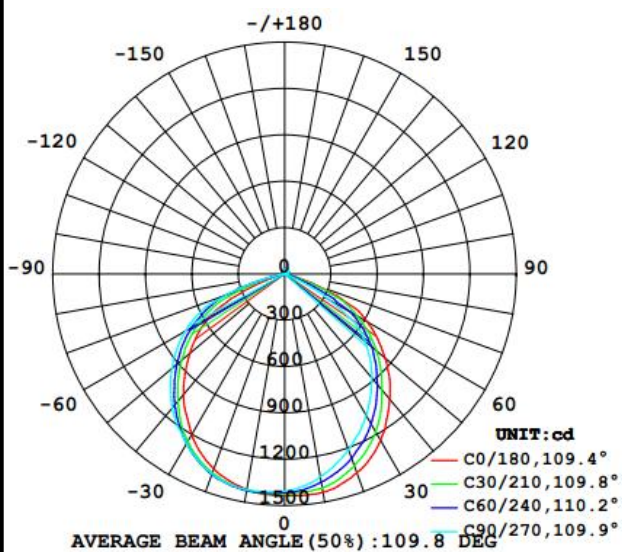

LED LAMP FLOODLIGHT

LN-FL60-L-LS-WW-BR-U-C-CBX00

Category	Specifications	Unit
Watts	60	W
Lumens per Watt(Efficacy)	100	Lm/W
Light Output	6000	lm
Light Color(CCT)	3000	K
Beam Angle	120	° (degree)
Color Accuracy(CRI)	80	Ra
Product Weight	520g (knuckle mount) 610g (wall mount)	G
Rating Life	50000	H
Base	knuckle mount / wall mount	
Input Voltage(AC)	100-130	V

Luminance Intensity Distribution