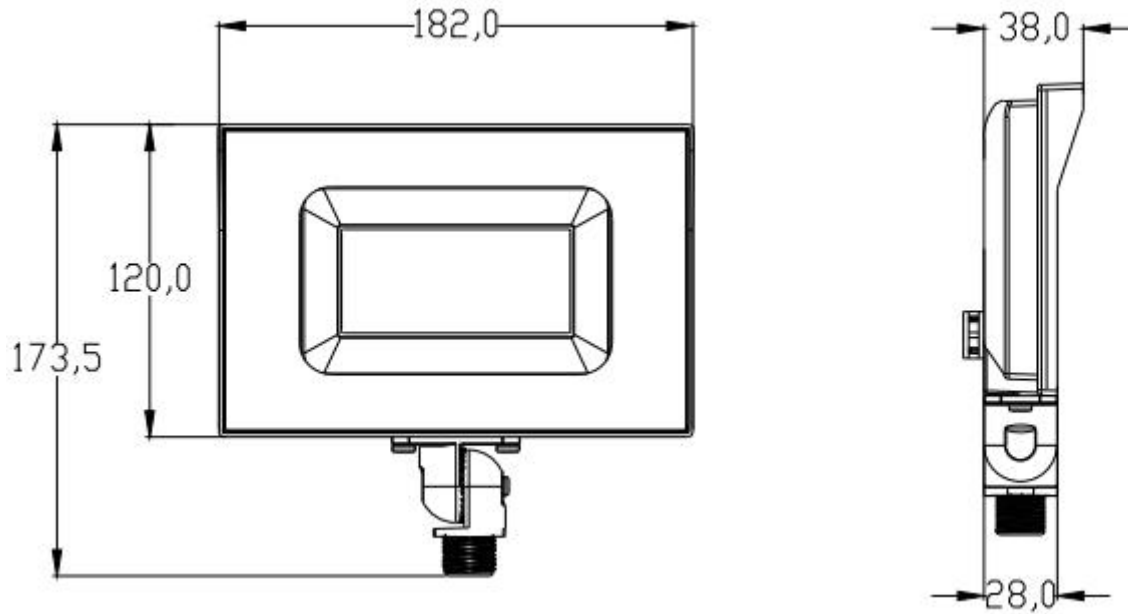

IP66

LED LAMP FLOODLIGHT

Line-Up

Model No.	Watts(W)	Light Output(lm)	Dimension(mm)	Light Color(K)	Beam Angle(Degree)
LN-FL60-L-LS-CW-BR-U-C-CBX00	60±10%	6600±10%	L182*W174*H38	6500K	120
LN-FL60-L-LS-MW-BR-U-C-CBX00	60±10%	6600±10%	L182*W174*H38	5700K	120
LN-FL60-L-LS-QW-BR-U-C-CBX00	60±10%	6600±10%	L182*W174*H38	5000K	120
LN-FL60-L-LS-NW-BR-U-C-CBX00	60±10%	6600±10%	L182*W174*H38	4000K	120
LN-FL60-L-LS-WW-BR-U-C-CBX00	60±10%	6000±10%	L182*W174*H38	3000K	120

LED LAMP FLOODLIGHT

Drawing

Knuckle Mount

Wall Mount

Material	IP
ADC12	IP66
Glass	

LED LAMP FLOODLIGHT

LN-FL60-L-LS-CT-BR-U-C-CBX00

Category	Specifications	Unit
Watts	60	W
Lumens per Watt(Efficacy)	110	Lm/W
Light Output	6600	lm
Light Color(CCT)	6500/5000/5700/4000	K
Beam Angle	120	°(degree)
Color Accuracy(CRI)	70	Ra
Product Weight	520g (knuckle mount) 610g (wall mount)	G
Rating Life	50000	H
Base	knuckle mount / wall mount	
Input Voltage(AC)	100-130	V

Luminance Intensity Distribution

Cone Lux Diagram

LED LAMP FLOODLIGHT

LN-FL60-L-LS-WW-BR-U-C-CBX00

Category	Specifications	Unit
Watts	60	W
Lumens per Watt(Efficacy)	100	Lm/W
Light Output	6000	lm
Light Color(CCT)	3000	K
Beam Angle	120	° (degree)
Color Accuracy(CRI)	80	Ra
Product Weight	520g (knuckle mount) 610g (wall mount)	G
Rating Life	50000	H
Base	knuckle mount / wall mount	
Input Voltage(AC)	100-130	V

Luminance Intensity Distribution

Cone Lux Diagram

LED LAMP FLOODLIGHT

Product Packaging	Specifications	Unit
Product Dimension	L182*W174*H38	mm
Net Weigh	0.52kg (knuckle mount) 0.61kg (wall mount)	Kg
Size of box	L200*W180*H75	mm
Gross Weight	0.59kg (knuckle mount) 0.68kg (wall mount)	Kg
Size of Carton	L420*W380*H430	mm
Qty/ Carton	20	PCS
Weight/ Carton	12.7kg (knuckle mount) 14.5kg (wall mount)	Kg