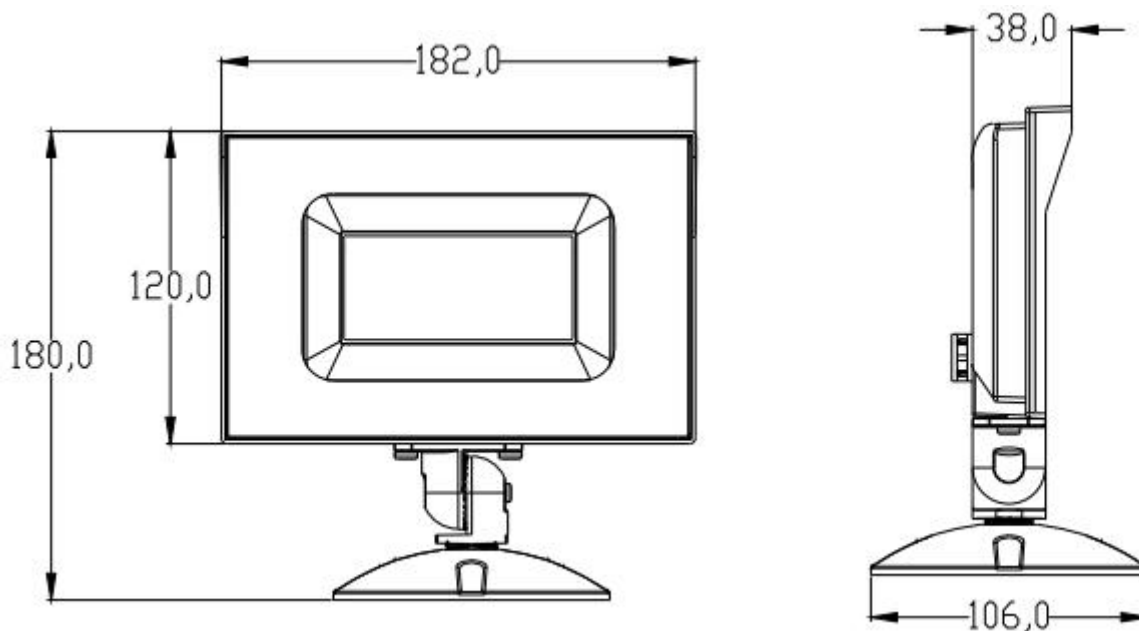

LED LAMP FLOODLIGHT

Drawing

Knuckle Mount

Wall Mount

Material	IP
ADC12	IP66
Glass	

LED LAMP FLOODLIGHT

LN-FL60-L-LS-CT-BR-U-C-CBX00

Category	Specifications	Unit
Watts	60	W
Lumens per Watt(Efficacy)	110	Lm/W
Light Output	6600	lm
Light Color(CCT)	6500/5000/5700/4000	K
Beam Angle	120	°(degree)
Color Accuracy(CRI)	70	Ra
Product Weight	520g (knuckle mount) 610g (wall mount)	G
Rating Life	50000	H
Base	knuckle mount / wall mount	
Input Voltage(AC)	100-130	V

Luminance Intensity Distribution

Cone Lux Diagram

LED LAMP FLOODLIGHT

LN-FL60-L-LS-WW-BR-U-C-CBX00

Category	Specifications	Unit
Watts	60	W
Lumens per Watt(Efficacy)	100	Lm/W
Light Output	6000	lm
Light Color(CCT)	3000	K
Beam Angle	120	° (degree)
Color Accuracy(CRI)	80	Ra
Product Weight	520g (knuckle mount) 610g (wall mount)	G
Rating Life	50000	H
Base	knuckle mount / wall mount	
Input Voltage(AC)	100-130	V

Luminance Intensity Distribution

Cone Lux Diagram

LED LAMP FLOODLIGHT

Product Packaging	Specifications	Unit
Product Dimension	L182*W174*H38	mm
Net Weigh	0.52kg (knuckle mount) 0.61kg (wall mount)	Kg
Size of box	L200*W180*H75	mm
Gross Weight	0.59kg (knuckle mount) 0.68kg (wall mount)	Kg
Size of Carton	L420*W380*H430	mm
Qty/ Carton	20	PCS
Weight/ Carton	12.7kg (knuckle mount) 14.5kg (wall mount)	Kg