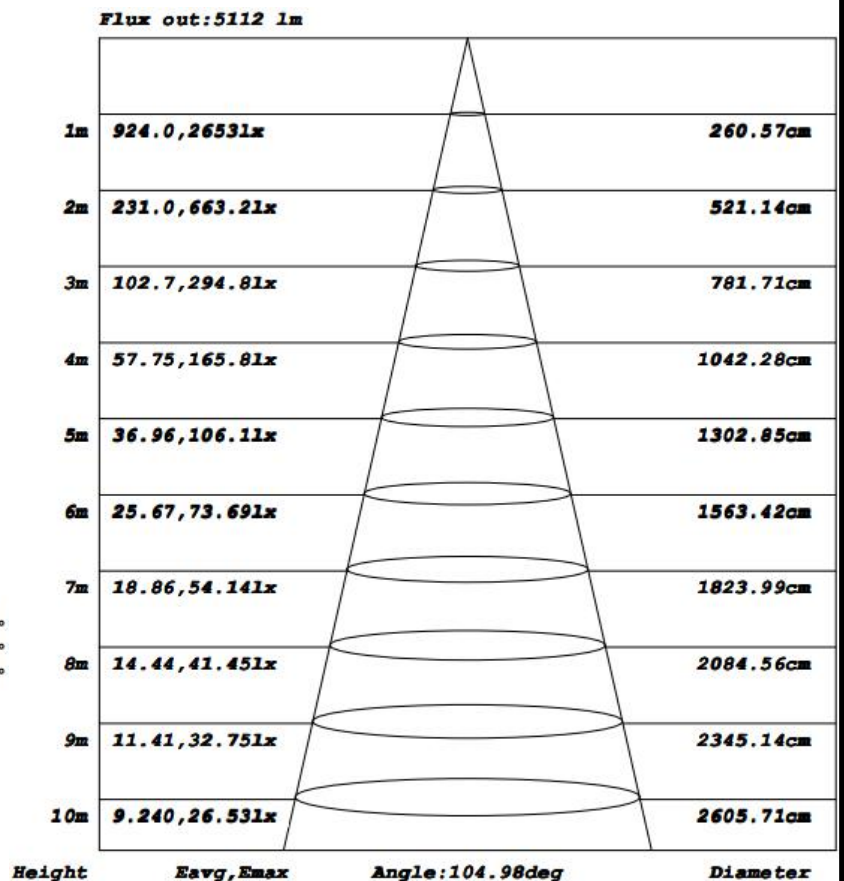

LED LAMP FLOODLIGHT

Drawing

Knuckle Mount

Wall Mount

Material	IP
ADC12	IP66
Glass	

LED LAMP FLOODLIGHT

LN-FL60-L-LS-CT-BR-U-C-CBX00

Category	Specifications	Unit
Watts	60	W
Lumens per Watt(Efficacy)	110	Lm/W
Light Output	6600	lm
Light Color(CCT)	6500/5000/5700/4000	K
Beam Angle	120	°(degree)
Color Accuracy(CRI)	70	Ra
Product Weight	520g (knuckle mount) 610g (wall mount)	G
Rating Life	50000	H
Base	knuckle mount / wall mount	
Input Voltage(AC)	100-130	V

Luminance Intensity Distribution

Cone Lux Diagram

LED LAMP FLOODLIGHT

LN-FL60-L-LS-WW-BR-U-C-CBX00

Category	Specifications	Unit
Watts	60	W
Lumens per Watt(Efficacy)	100	Lm/W
Light Output	6000	lm
Light Color(CCT)	3000	K
Beam Angle	120	° (degree)
Color Accuracy(CRI)	80	Ra
Product Weight	520g (knuckle mount) 610g (wall mount)	G
Rating Life	50000	H
Base	knuckle mount / wall mount	
Input Voltage(AC)	100-130	V

Luminance Intensity Distribution

Cone Lux Diagram

LED LAMP FLOODLIGHT

Product Packaging	Specifications	Unit
Product Dimension	L182*W174*H38	mm
Net Weigh	0.52kg (knuckle mount) 0.61kg (wall mount)	Kg
Size of box	L200*W180*H75	mm
Gross Weight	0.59kg (knuckle mount) 0.68kg (wall mount)	Kg
Size of Carton	L420*W380*H430	mm
Qty/ Carton	20	PCS
Weight/ Carton	12.7kg (knuckle mount) 14.5kg (wall mount)	Kg