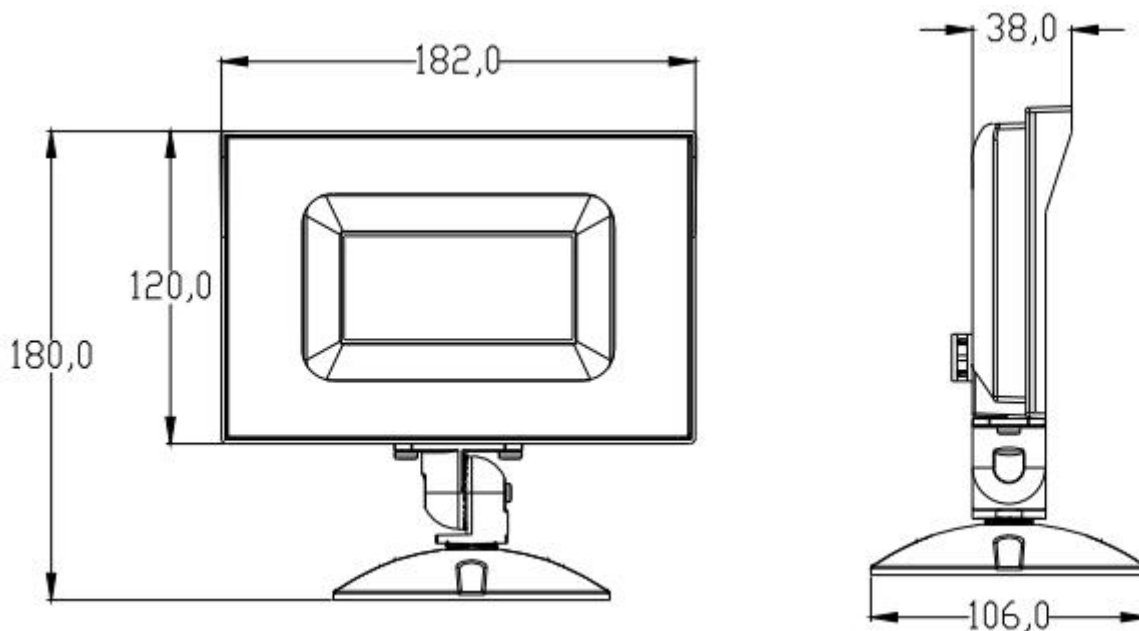

LED LAMP FLOODLIGHT

Drawing

Knuckle Mount

Wall Mount

Material	IP
ADC12	IP66
Glass	

LED LAMP FLOODLIGHT

LN-FL50-L-LS-CT-BR-U-C-CBX00

Category	Specifications	Unit
Watts	50	W
Lumens per Watt(Efficacy)	110	Lm/W
Light Output	5500	lm
Light Color(CCT)	6500/5000/5700/4000	K
Beam Angle	120	°(degree)
Color Accuracy(CRI)	70	Ra
Product Weight	520g (knuckle mount) 610g (wall mount)	G
Rating Life	50000	H
Base	knuckle mount / wall mount	
Input Voltage(AC)	100-130	V

Luminance Intensity Distribution

Cone Lux Diagram

LED LAMP FLOODLIGHT

LN-FL50-L-LS-WW-BR-U-C-CBX00

Category	Specifications	Unit
Watts	50	W
Lumens per Watt(Efficacy)	100	Lm/W
Light Output	5000	lm
Light Color(CCT)	3000	K
Beam Angle	120	° (degree)
Color Accuracy(CRI)	80	Ra
Product Weight	520g (knuckle mount) 610g (wall mount)	G
Rating Life	50000	H
Base	knuckle mount / wall mount	
Input Voltage(AC)	100-130	V

Luminance Intensity Distribution

Cone Lux Diagram

LED LAMP FLOODLIGHT

Product Packaging	Specifications	Unit
Product Dimension	L182*W174*H38	mm
Net Weigh	0.52kg (knuckle mount) 0.61kg (wall mount)	Kg
Size of box	L200*W180*H75	mm
Gross Weight	0.59kg (knuckle mount) 0.68kg (wall mount)	Kg
Size of Carton	L420*W380*H430	mm
Qty/ Carton	20	PCS
Weight/ Carton	12.7kg (knuckle mount) 14.5kg (wall mount)	Kg