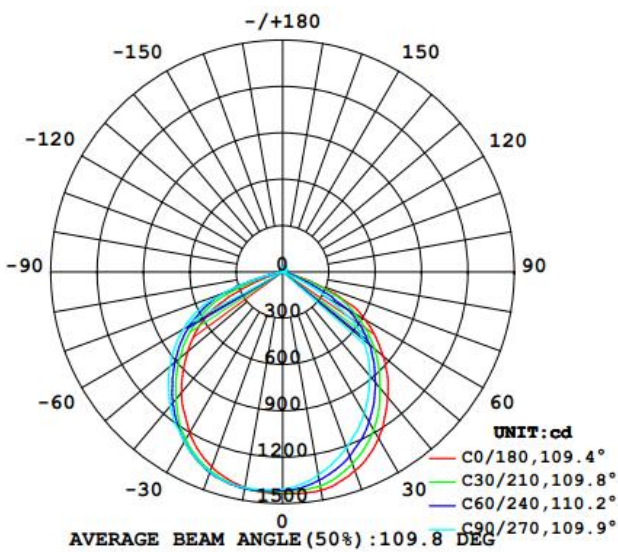

LED LAMP FLOODLIGHT

Drawing

Knuckle Mount

Wall Mount

Material	IP
ADC12	IP66
Glass	

LED LAMP FLOODLIGHT

LN-FL50-L-LS-CT-BR-U-C-CBX00

Category	Specifications	Unit
Watts	50	W
Lumens per Watt(Efficacy)	110	Lm/W
Light Output	5500	lm
Light Color(CCT)	6500/5000/5700/4000	K
Beam Angle	120	°(degree)
Color Accuracy(CRI)	70	Ra
Product Weight	520g (knuckle mount) 610g (wall mount)	G
Rating Life	50000	H
Base	knuckle mount / wall mount	
Input Voltage(AC)	100-130	V

Luminance Intensity Distribution

Cone Lux Diagram

LED LAMP FLOODLIGHT

LN-FL50-L-LS-WW-BR-U-C-CBX00

Category	Specifications	Unit
Watts	50	W
Lumens per Watt(Efficacy)	100	Lm/W
Light Output	5000	lm
Light Color(CCT)	3000	K
Beam Angle	120	° (degree)
Color Accuracy(CRI)	80	Ra
Product Weight	520g (knuckle mount) 610g (wall mount)	G
Rating Life	50000	H
Base	knuckle mount / wall mount	
Input Voltage(AC)	100-130	V