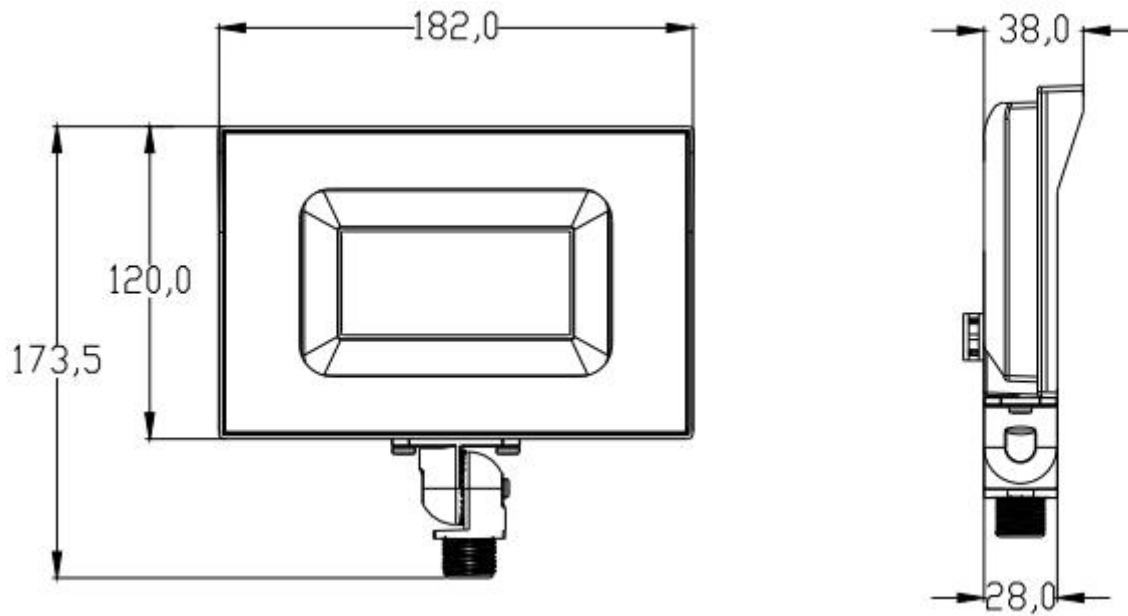

IP66

LED LAMP FLOODLIGHT

Line-Up

Model No.	Watts(W)	Light Output(lm)	Dimension(mm)	Light Color(K)	Beam Angle(Degree)
LN-FL50-L-LS-CW-BR-U-C-CBX00	50±10%	5500±10%	L182*W174*H38	6500K	120
LN-FL50-L-LS-MW-BR-U-C-CBX00	50±10%	5500±10%	L182*W174*H38	5700K	120
LN-FL50-L-LS-QW-BR-U-C-CBX00	50±10%	5500±10%	L182*W174*H38	5000K	120
LN-FL50-L-LS-NW-BR-U-C-CBX00	50±10%	5500±10%	L182*W174*H38	4000K	120
LN-FL50-L-LS-WW-BR-U-C-CBX00	50±10%	5000±10%	L182*W174*H38	3000K	120

LED LAMP FLOODLIGHT

Drawing

Knuckle Mount

Wall Mount

Material	IP
ADC12	IP66
Glass	

LED LAMP FLOODLIGHT

LN-FL50-L-LS-CT-BR-U-C-CBX00

Category	Specifications	Unit
Watts	50	W
Lumens per Watt(Efficacy)	110	Lm/W
Light Output	5500	lm
Light Color(CCT)	6500/5000/5700/4000	K
Beam Angle	120	°(degree)
Color Accuracy(CRI)	70	Ra
Product Weight	520g (knuckle mount) 610g (wall mount)	G
Rating Life	50000	H
Base	knuckle mount / wall mount	
Input Voltage(AC)	100-130	V

Luminance Intensity Distribution

Cone Lux Diagram

LED LAMP FLOODLIGHT

LN-FL50-L-LS-WW-BR-U-C-CBX00

Category	Specifications	Unit
Watts	50	W
Lumens per Watt(Efficacy)	100	Lm/W
Light Output	5000	lm
Light Color(CCT)	3000	K
Beam Angle	120	° (degree)
Color Accuracy(CRI)	80	Ra
Product Weight	520g (knuckle mount) 610g (wall mount)	G
Rating Life	50000	H
Base	knuckle mount / wall mount	
Input Voltage(AC)	100-130	V

Luminance Intensity Distribution

Cone Lux Diagram

LED LAMP FLOODLIGHT

Product Packaging	Specifications	Unit
Product Dimension	L182*W174*H38	mm
Net Weigh	0.52kg (knuckle mount) 0.61kg (wall mount)	Kg
Size of box	L200*W180*H75	mm
Gross Weight	0.59kg (knuckle mount) 0.68kg (wall mount)	Kg
Size of Carton	L420*W380*H430	mm
Qty/ Carton	20	PCS
Weight/ Carton	12.7kg (knuckle mount) 14.5kg (wall mount)	Kg