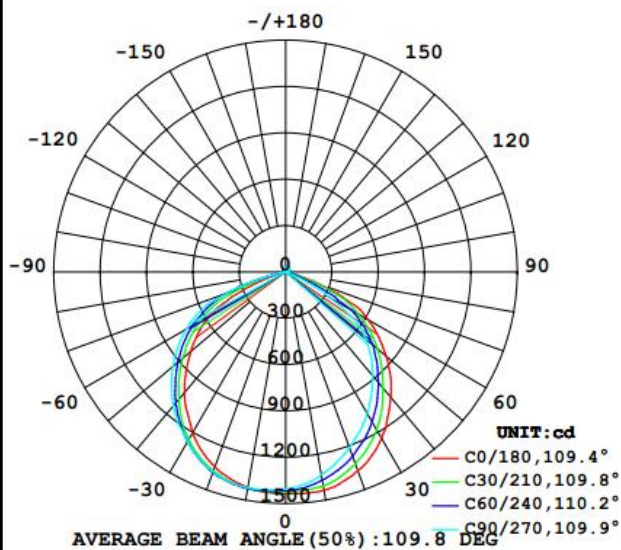

LED LAMP FLOODLIGHT

LN-FL50-L-LS-WW-BR-U-C-CBX00

Category	Specifications	Unit
Watts	50	W
Lumens per Watt(Efficacy)	100	Lm/W
Light Output	5000	lm
Light Color(CCT)	3000	K
Beam Angle	120	° (degree)
Color Accuracy(CRI)	80	Ra
Product Weight	520g (knuckle mount) 610g (wall mount)	G
Rating Life	50000	H
Base	knuckle mount / wall mount	
Input Voltage(AC)	100-130	V

Luminance Intensity Distribution