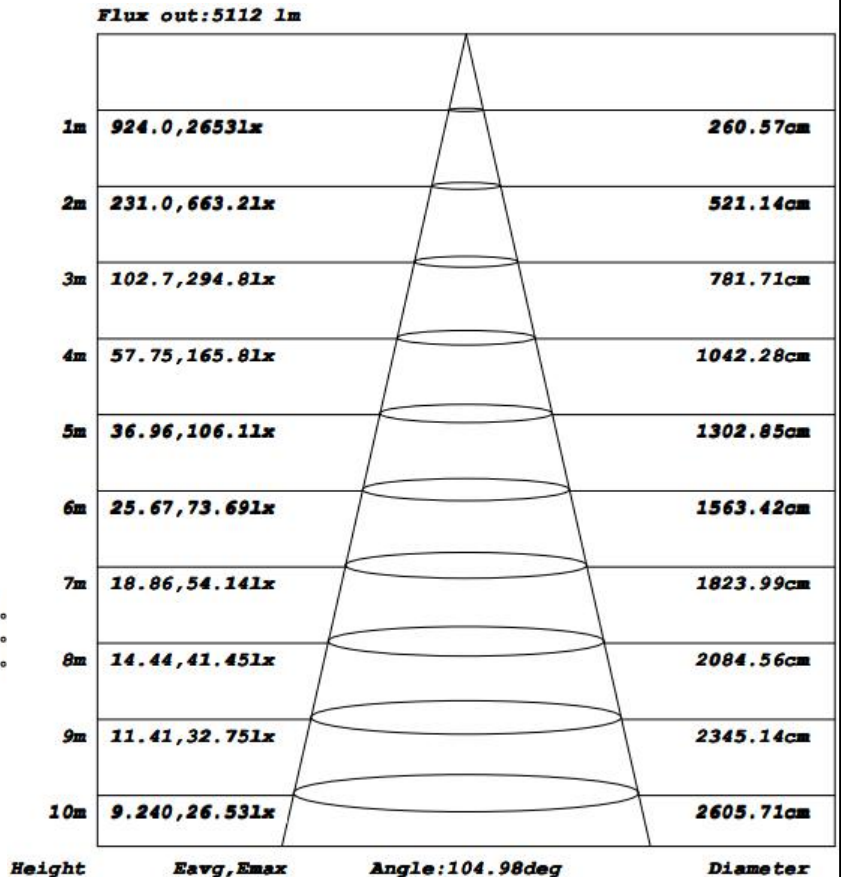

LED LAMP FLOODLIGHT

Drawing

Knuckle Mount

Wall Mount

Material	IP
ADC12	IP66
Glass	

LED LAMP FLOODLIGHT

LN-FL50-L-LS-CT-BR-U-C-CBX00

Category	Specifications	Unit
Watts	50	W
Lumens per Watt(Efficacy)	110	Lm/W
Light Output	5500	lm
Light Color(CCT)	6500/5000/5700/4000	K
Beam Angle	120	°(degree)
Color Accuracy(CRI)	70	Ra
Product Weight	520g (knuckle mount) 610g (wall mount)	G
Rating Life	50000	H
Base	knuckle mount / wall mount	
Input Voltage(AC)	100-130	V

Luminance Intensity Distribution

Cone Lux Diagram

LED LAMP FLOODLIGHT

LN-FL50-L-LS-WW-BR-U-C-CBX00

Category	Specifications	Unit
Watts	50	W
Lumens per Watt(Efficacy)	100	Lm/W
Light Output	5000	lm
Light Color(CCT)	3000	K
Beam Angle	120	° (degree)
Color Accuracy(CRI)	80	Ra
Product Weight	520g (knuckle mount) 610g (wall mount)	G
Rating Life	50000	H
Base	knuckle mount / wall mount	
Input Voltage(AC)	100-130	V

Luminance Intensity Distribution

Cone Lux Diagram

LED LAMP FLOODLIGHT

Product Packaging	Specifications	Unit
Product Dimension	L182*W174*H38	mm
Net Weigh	0.52kg (knuckle mount) 0.61kg (wall mount)	Kg
Size of box	L200*W180*H75	mm
Gross Weight	0.59kg (knuckle mount) 0.68kg (wall mount)	Kg
Size of Carton	L420*W380*H430	mm
Qty/ Carton	20	PCS
Weight/ Carton	12.7kg (knuckle mount) 14.5kg (wall mount)	Kg