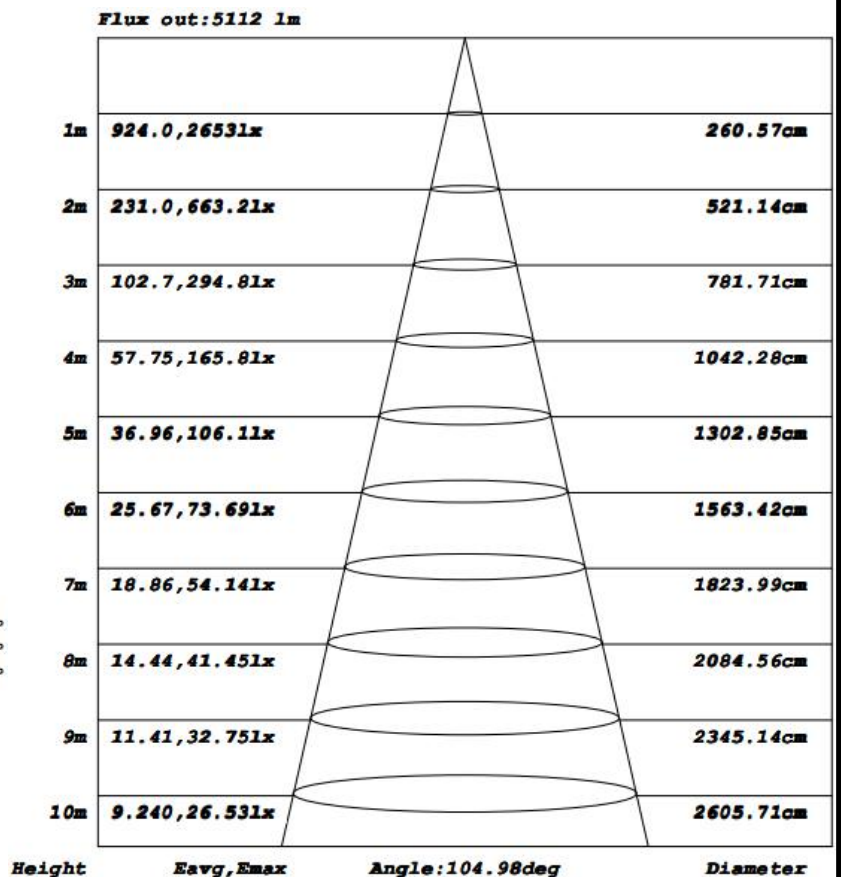

LED LAMP FLOODLIGHT

Drawing

Knuckle Mount

Wall Mount

Material	IP
ADC12	IP66
Glass	

LED LAMP FLOODLIGHT

LN-FL50-L-LS-CT-BR-U-C-CBX00

Category	Specifications	Unit
Watts	50	W
Lumens per Watt(Efficacy)	110	Lm/W
Light Output	5500	lm
Light Color(CCT)	6500/5000/5700/4000	K
Beam Angle	120	°(degree)
Color Accuracy(CRI)	70	Ra
Product Weight	520g (knuckle mount) 610g (wall mount)	G
Rating Life	50000	H
Base	knuckle mount / wall mount	
Input Voltage(AC)	100-130	V

Luminance Intensity Distribution

Cone Lux Diagram

LED LAMP FLOODLIGHT

LN-FL50-L-LS-WW-BR-U-C-CBX00

Category	Specifications	Unit
Watts	50	W
Lumens per Watt(Efficacy)	100	Lm/W
Light Output	5000	lm
Light Color(CCT)	3000	K
Beam Angle	120	° (degree)
Color Accuracy(CRI)	80	Ra
Product Weight	520g (knuckle mount) 610g (wall mount)	G
Rating Life	50000	H
Base	knuckle mount / wall mount	
Input Voltage(AC)	100-130	V

Luminance Intensity Distribution

Cone Lux Diagram

LED LAMP FLOODLIGHT

Product Packaging	Specifications	Unit
Product Dimension	L182*W174*H38	mm
Net Weigh	0.52kg (knuckle mount) 0.61kg (wall mount)	Kg
Size of box	L200*W180*H75	mm
Gross Weight	0.59kg (knuckle mount) 0.68kg (wall mount)	Kg
Size of Carton	L420*W380*H430	mm
Qty/ Carton	20	PCS
Weight/ Carton	12.7kg (knuckle mount) 14.5kg (wall mount)	Kg