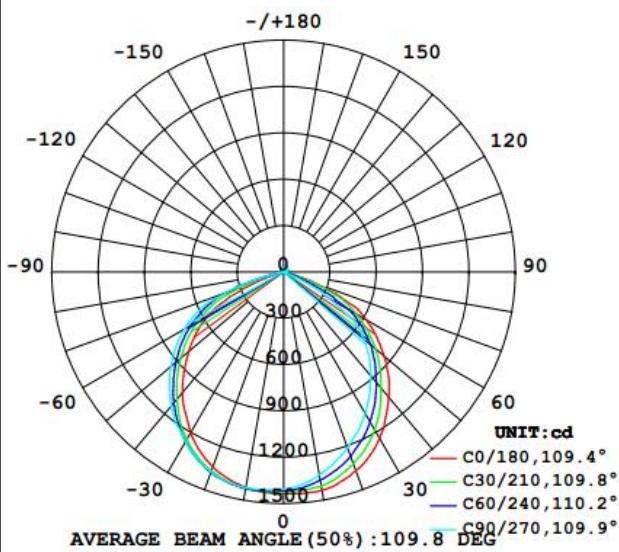

### Line-Up

Model No.	Watts(W )	Light Output(lm)	Dimension(mm)	Light Color(K)	Beam Angle(Degree)
LN-FL40-L-LS-CW-BR-U-C-CBX00	40±10%	4400±10%	L182*W174*H38	6500K	120
LN-FL40-L-LS-MW-BR-U-C-CBX00	40±10%	4400±10%	L182*W174*H38	5700K	120
LN-FL40-L-LS-QW-BR-U-C-CBX00	40±10%	4400±10%	L182*W174*H38	5000K	120
LN-FL40-L-LS-NW-BR-U-C-CBX00	40±10%	4400±10%	L182*W174*H38	4000K	120
LN-FL40-L-LS-WW-BR-U-C-CBX00	40±10%	4000±10%	L182*W174*H38	3000K	120

**LED LAMP FLOODLIGHT**

Drawing

**Knuckle Mount**

**Wall Mount**

Material	IP
ADC12	IP66
Glass	

LED LAMP FLOODLIGHT

LN-FL40-L-LS-CT-BR-U-C-CBX00

Category	Specifications	Unit
Watts	40	W
Lumens per Watt(Efficacy)	110	Lm/W
Light Output	4400	lm
Light Color(CCT)	6500/5000/5700/4000	K
Beam Angle	120	°(degree)
Color Accuracy(CRI)	70	Ra
Product Weight	480g (knuckle mount) 570g (wall mount)	G
Rating Life	50000	H
Base	knuckle mount / wall mount	
Input Voltage(AC)	100-130	V

Luminance Intensity Distribution

Cone Lux Diagram

LED LAMP FLOODLIGHT

LN-FL40-L-LS-WW-BR-U-C-CBX00

Category	Specifications	Unit
Watts	40	W
Lumens per Watt(Efficacy)	100	Lm/W
Light Output	4000	lm
Light Color(CCT)	3000	K
Beam Angle	120	° (degree)
Color Accuracy(CRI)	80	Ra
Product Weight	480g (knuckle mount) 570g (wall mount)	G
Rating Life	50000	H
Base	knuckle mount / wall mount	
Input Voltage(AC)	100-130	V