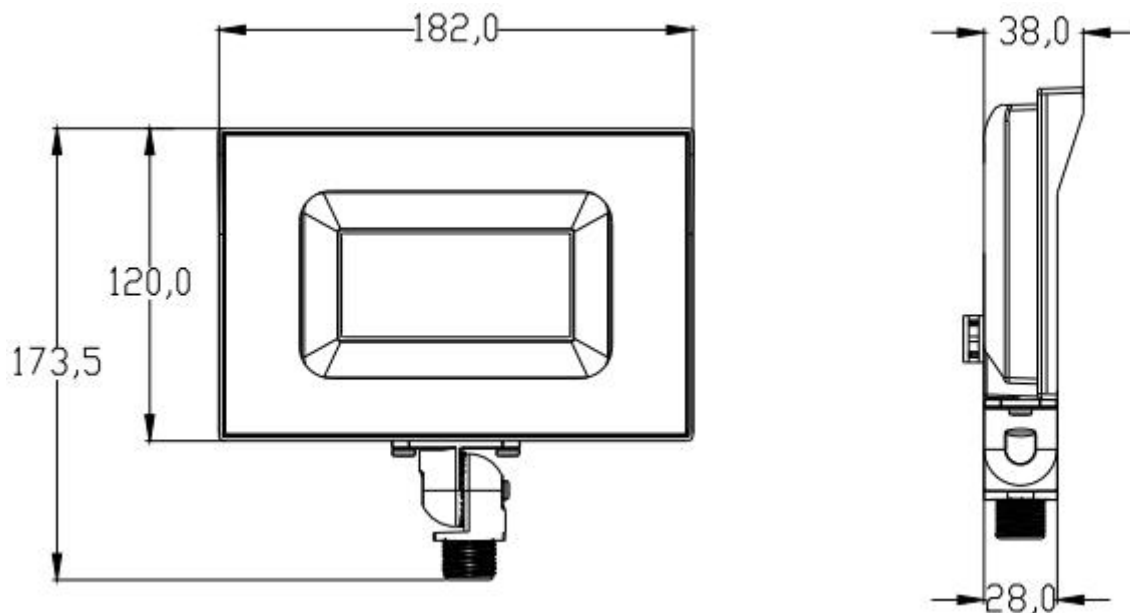

LED LAMP FLOODLIGHT

Drawing

Knuckle Mount