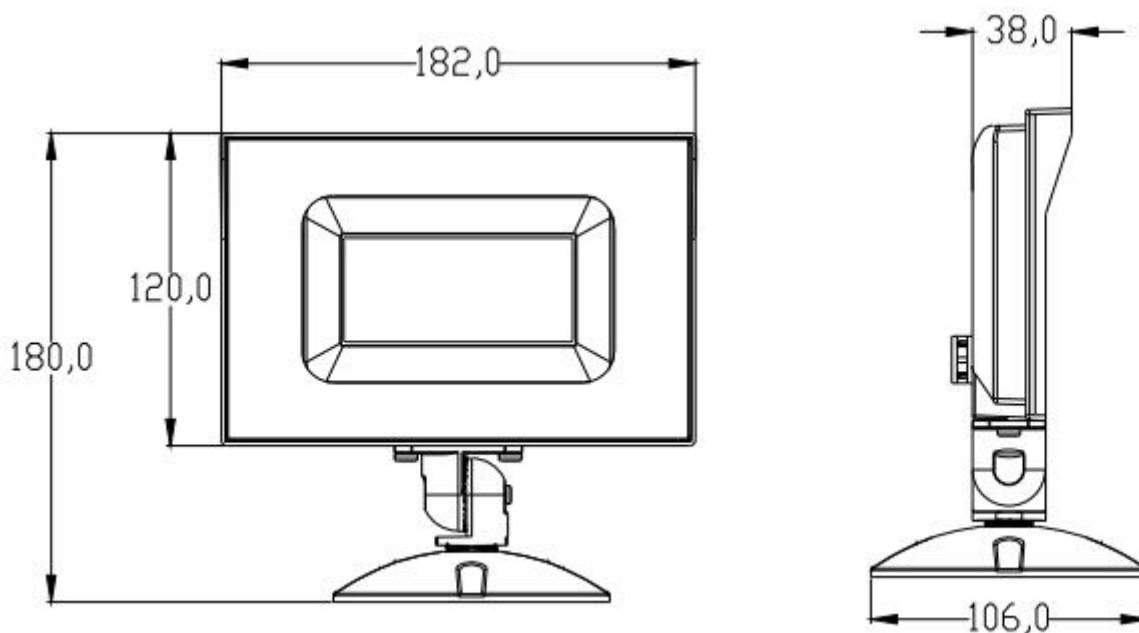

**LED LAMP FLOODLIGHT**

Drawing

**Knuckle Mount**

**Wall Mount**

Material	IP
ADC12	IP66
Glass	

LED LAMP FLOODLIGHT

LN-FL40-L-LS-CT-BR-U-C-CBX00

Category	Specifications	Unit
Watts	40	W
Lumens per Watt(Efficacy)	110	Lm/W
Light Output	4400	lm
Light Color(CCT)	6500/5000/5700/4000	K
Beam Angle	120	°(degree)
Color Accuracy(CRI)	70	Ra
Product Weight	480g (knuckle mount) 570g (wall mount)	G
Rating Life	50000	H
Base	knuckle mount / wall mount	
Input Voltage(AC)	100-130	V

Luminance Intensity Distribution

Cone Lux Diagram

**LED LAMP FLOODLIGHT**

Product Packaging	Specifications	Unit
Product Dimension	L182*W174*H38	mm
Net Weigh	0.48kg (knuckle mount) 0.57kg (wall mount)	Kg
Size of box	L200*W180*H75	mm
Gross Weight	0.55kg (knuckle mount) 0.64kg (wall mount)	Kg
Size of Carton	L420*W380*H430	mm
Qty/ Carton	20	PCS
Weight/ Carton	12kg (knuckle mount) 13.7kg (wall mount)	Kg