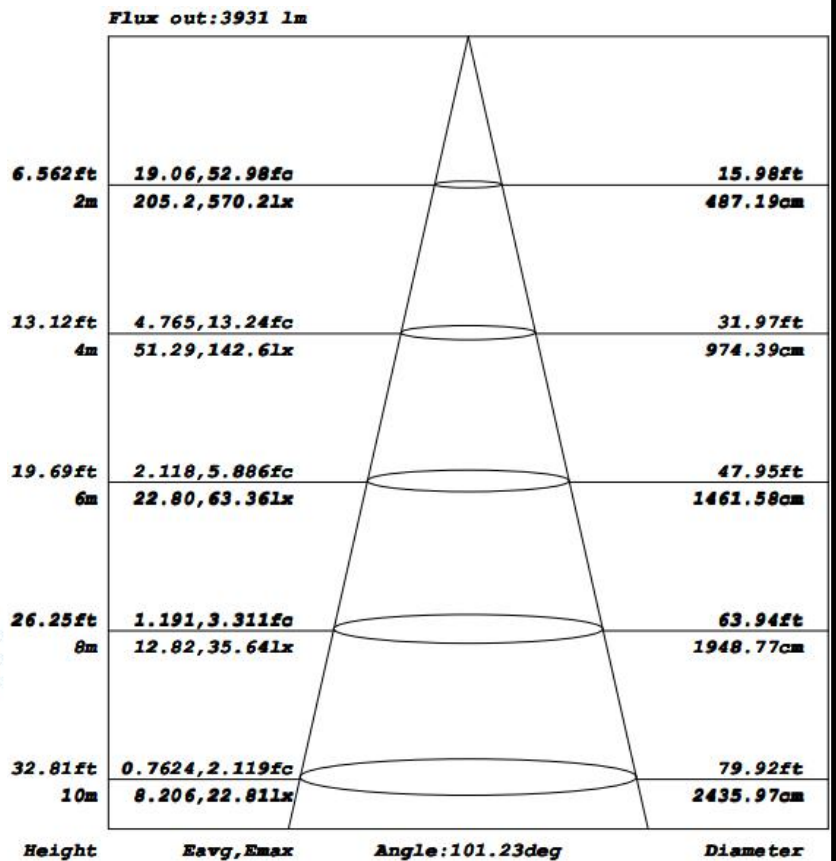

### Line-Up

Model No.	Watts(W )	Light Output(lm)	Dimension(mm)	Light Color(K)	Beam Angle(Degree)
LN-FL40-L-LS-CW-BR-U-C-CBX00	40±10%	4400±10%	L182*W174*H38	6500K	120
LN-FL40-L-LS-MW-BR-U-C-CBX00	40±10%	4400±10%	L182*W174*H38	5700K	120
LN-FL40-L-LS-QW-BR-U-C-CBX00	40±10%	4400±10%	L182*W174*H38	5000K	120
LN-FL40-L-LS-NW-BR-U-C-CBX00	40±10%	4400±10%	L182*W174*H38	4000K	120
LN-FL40-L-LS-WW-BR-U-C-CBX00	40±10%	4000±10%	L182*W174*H38	3000K	120

**LED LAMP FLOODLIGHT**

Drawing

**Knuckle Mount**

**Wall Mount**

Material	IP
ADC12	IP66
Glass	

LED LAMP FLOODLIGHT

LN-FL40-L-LS-CT-BR-U-C-CBX00

Category	Specifications	Unit
Watts	40	W
Lumens per Watt(Efficacy)	110	Lm/W
Light Output	4400	lm
Light Color(CCT)	6500/5000/5700/4000	K
Beam Angle	120	°(degree)
Color Accuracy(CRI)	70	Ra
Product Weight	480g (knuckle mount) 570g (wall mount)	G
Rating Life	50000	H
Base	knuckle mount / wall mount	
Input Voltage(AC)	100-130	V

Luminance Intensity Distribution

Cone Lux Diagram

LED LAMP FLOODLIGHT

LN-FL40-L-LS-WW-BR-U-C-CBX00

Category	Specifications	Unit
Watts	40	W
Lumens per Watt(Efficacy)	100	Lm/W
Light Output	4000	lm
Light Color(CCT)	3000	K
Beam Angle	120	° (degree)
Color Accuracy(CRI)	80	Ra
Product Weight	480g (knuckle mount) 570g (wall mount)	G
Rating Life	50000	H
Base	knuckle mount / wall mount	
Input Voltage(AC)	100-130	V

Luminance Intensity Distribution

Cone Lux Diagram

**LED LAMP FLOODLIGHT**

Product Packaging	Specifications	Unit
Product Dimension	L182*W174*H38	mm
Net Weigh	0.48kg (knuckle mount) 0.57kg (wall mount)	Kg
Size of box	L200*W180*H75	mm
Gross Weight	0.55kg (knuckle mount) 0.64kg (wall mount)	Kg
Size of Carton	L420*W380*H430	mm
Qty/ Carton	20	PCS
Weight/ Carton	12kg (knuckle mount) 13.7kg (wall mount)	Kg