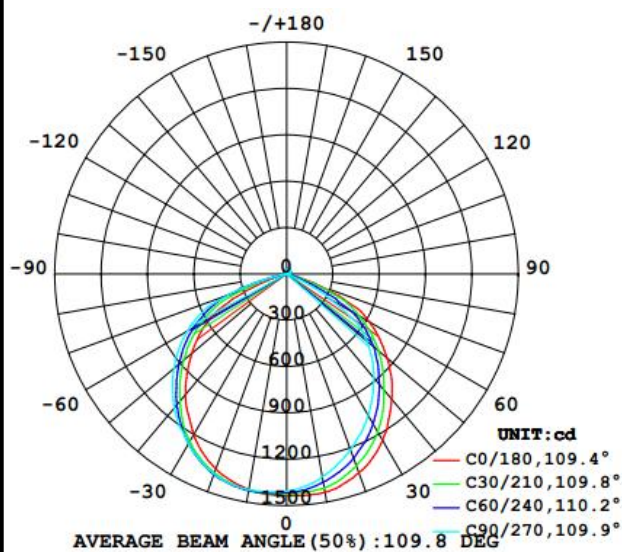

LED LAMP FLOODLIGHT

LN-FL40-L-LS-WW-BR-U-C-CBX00

Category	Specifications	Unit
Watts	40	W
Lumens per Watt(Efficacy)	100	Lm/W
Light Output	4000	lm
Light Color(CCT)	3000	K
Beam Angle	120	° (degree)
Color Accuracy(CRI)	80	Ra
Product Weight	480g (knuckle mount) 570g (wall mount)	G
Rating Life	50000	H
Base	knuckle mount / wall mount	
Input Voltage(AC)	100-130	V

Luminance Intensity Distribution