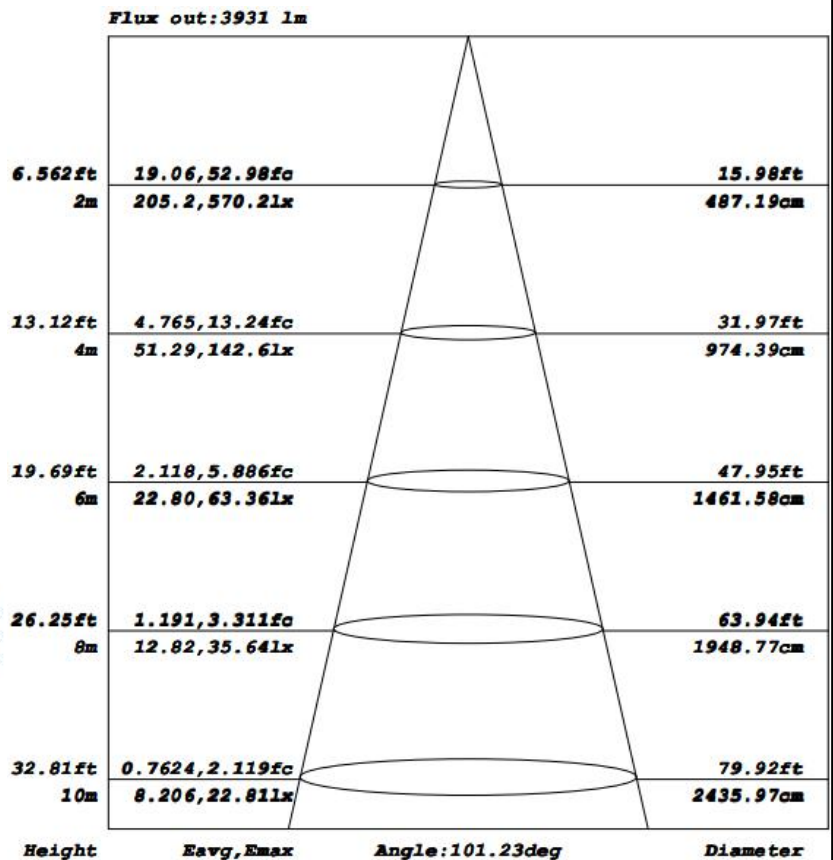

### Line-Up

Model No.	Watts(W )	Light Output(lm)	Dimension(mm)	Light Color(K)	Beam Angle(Degree)
LN-FL40-L-LS-CW-BR-U-C-CBX00	40±10%	4400±10%	L182*W174*H38	6500K	120
LN-FL40-L-LS-MW-BR-U-C-CBX00	40±10%	4400±10%	L182*W174*H38	5700K	120
LN-FL40-L-LS-QW-BR-U-C-CBX00	40±10%	4400±10%	L182*W174*H38	5000K	120
LN-FL40-L-LS-NW-BR-U-C-CBX00	40±10%	4400±10%	L182*W174*H38	4000K	120
LN-FL40-L-LS-WW-BR-U-C-CBX00	40±10%	4000±10%	L182*W174*H38	3000K	120

**LED LAMP FLOODLIGHT**

Drawing

**Knuckle Mount**

**Wall Mount**

Material	IP
ADC12	IP66
Glass	

LED LAMP FLOODLIGHT

LN-FL40-L-LS-CT-BR-U-C-CBX00

Category	Specifications	Unit
Watts	40	W
Lumens per Watt(Efficacy)	110	Lm/W
Light Output	4400	lm
Light Color(CCT)	6500/5000/5700/4000	K
Beam Angle	120	°(degree)
Color Accuracy(CRI)	70	Ra
Product Weight	480g (knuckle mount) 570g (wall mount)	G
Rating Life	50000	H
Base	knuckle mount / wall mount	
Input Voltage(AC)	100-130	V

Luminance Intensity Distribution

Cone Lux Diagram

LED LAMP FLOODLIGHT

LN-FL40-L-LS-WW-BR-U-C-CBX00

Category	Specifications	Unit
Watts	40	W
Lumens per Watt(Efficacy)	100	Lm/W
Light Output	4000	lm
Light Color(CCT)	3000	K
Beam Angle	120	° (degree)
Color Accuracy(CRI)	80	Ra
Product Weight	480g (knuckle mount) 570g (wall mount)	G
Rating Life	50000	H
Base	knuckle mount / wall mount	
Input Voltage(AC)	100-130	V

Luminance Intensity Distribution

Cone Lux Diagram

**LED LAMP FLOODLIGHT**

Product Packaging	Specifications	Unit
Product Dimension	L182*W174*H38	mm
Net Weigh	0.48kg (knuckle mount) 0.57kg (wall mount)	Kg
Size of box	L200*W180*H75	mm
Gross Weight	0.55kg (knuckle mount) 0.64kg (wall mount)	Kg
Size of Carton	L420*W380*H430	mm
Qty/ Carton	20	PCS
Weight/ Carton	12kg (knuckle mount) 13.7kg (wall mount)	Kg