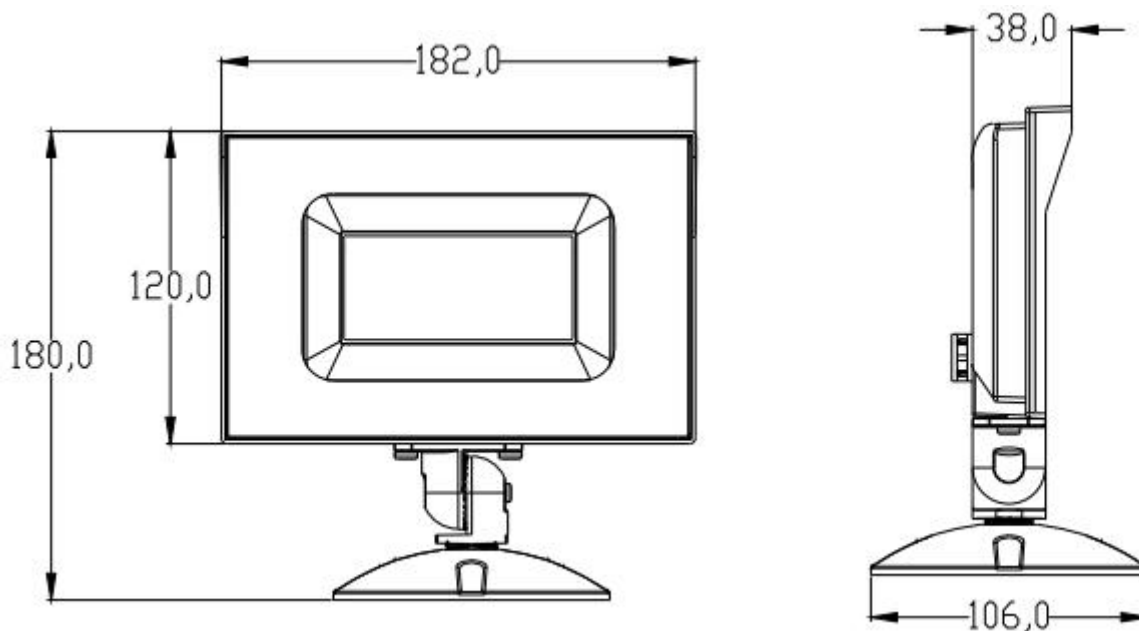

LED LAMP FLOODLIGHT

Drawing

Knuckle Mount

Wall Mount

Material	IP
ADC12	IP66
Glass	

LED LAMP FLOODLIGHT

LN-FL30-L-LS-CT-BR-U-C-CBX00

Category	Specifications	Unit
Watts	30	W
Lumens per Watt(Efficacy)	110	Lm/W
Light Output	3300	lm
Light Color(CCT)	6500/5000/5700/4000	K
Beam Angle	120	°(degree)
Color Accuracy(CRI)	70	Ra
Product Weight	480g (knuckle mount) 570g (wall mount)	G
Rating Life	50000	H
Base	knuckle mount / wall mount	
Input Voltage(AC)	100-130	V

Luminance Intensity Distribution

Cone Lux Diagram

**LED LAMP FLOODLIGHT**

Product Packaging	Specifications	Unit
Product Dimension	L182*W174*H38	mm
Net Weigh	0.48kg (knuckle mount) 0.57kg (wall mount)	Kg
Size of box	L200*W180*H75	mm
Gross Weight	0.55kg (knuckle mount) 0.64kg (wall mount)	Kg
Size of Carton	L420*W380*H430	mm
Qty/ Carton	20	PCS
Weight/ Carton	12kg (knuckle mount) 13.7kg (wall mount)	Kg