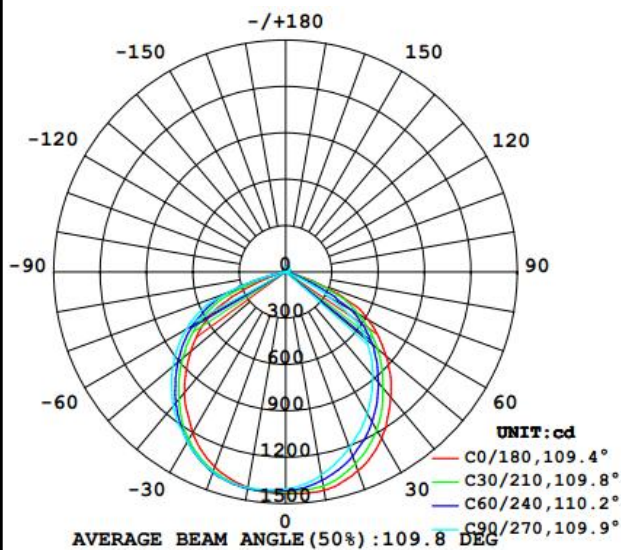

LED LAMP FLOODLIGHT

LN-FL30-L-LS-WW-BR-U-C-CBX00

Category	Specifications	Unit
Watts	30	W
Lumens per Watt(Efficacy)	100	Lm/W
Light Output	3000	lm
Light Color(CCT)	3000	K
Beam Angle	120	° (degree)
Color Accuracy(CRI)	80	Ra
Product Weight	480g (knuckle mount) 570g (wall mount)	G
Rating Life	50000	H
Base	knuckle mount / wall mount	
Input Voltage(AC)	100-130	V

Luminance Intensity Distribution