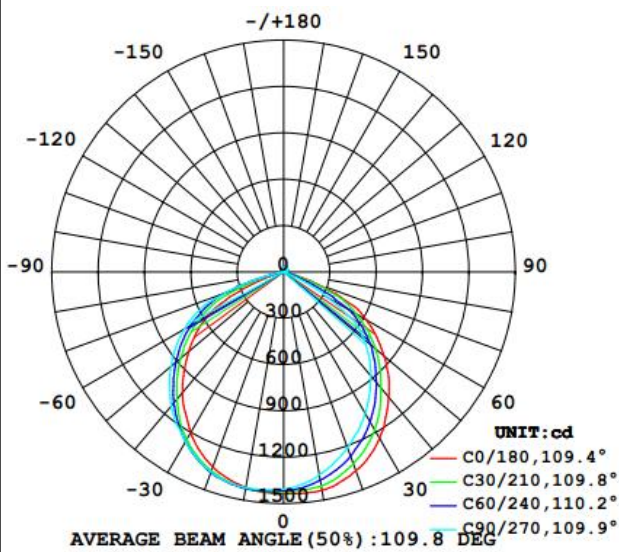

## Line-Up

Model No.	Watts(W )	Light Output(lm)	Dimension(mm)	Light Color(K)	Beam Angle(Degree)
LN-FL30-L-LS-CW-BR-U-C-CBX00	30±10%	3300±10%	L182*W174*H38	6500K	120
LN-FL30-L-LS-MW-BR-U-C-CBX00	30±10%	3300±10%	L182*W174*H38	5700K	120
LN-FL30-L-LS-QW-BR-U-C-CBX00	30±10%	3300±10%	L182*W174*H38	5000K	120
LN-FL30-L-LS-NW-BR-U-C-CBX00	30±10%	3300±10%	L182*W174*H38	4000K	120
LN-FL30-L-LS-WW-BR-U-C-CBX00	30±10%	3000±10%	L182*W174*H38	3000K	120

LED LAMP FLOODLIGHT

Drawing

Knuckle Mount

Wall Mount

Material	IP
ADC12	IP66
Glass	

LED LAMP FLOODLIGHT

LN-FL30-L-LS-CT-BR-U-C-CBX00

Category	Specifications	Unit
Watts	30	W
Lumens per Watt(Efficacy)	110	Lm/W
Light Output	3300	lm
Light Color(CCT)	6500/5000/5700/4000	K
Beam Angle	120	°(degree)
Color Accuracy(CRI)	70	Ra
Product Weight	480g (knuckle mount) 570g (wall mount)	G
Rating Life	50000	H
Base	knuckle mount / wall mount	
Input Voltage(AC)	100-130	V

Luminance Intensity Distribution

Cone Lux Diagram

LED LAMP FLOODLIGHT

LN-FL30-L-LS-WW-BR-U-C-CBX00

Category	Specifications	Unit
Watts	30	W
Lumens per Watt(Efficacy)	100	Lm/W
Light Output	3000	lm
Light Color(CCT)	3000	K
Beam Angle	120	° (degree)
Color Accuracy(CRI)	80	Ra
Product Weight	480g (knuckle mount) 570g (wall mount)	G
Rating Life	50000	H
Base	knuckle mount / wall mount	
Input Voltage(AC)	100-130	V