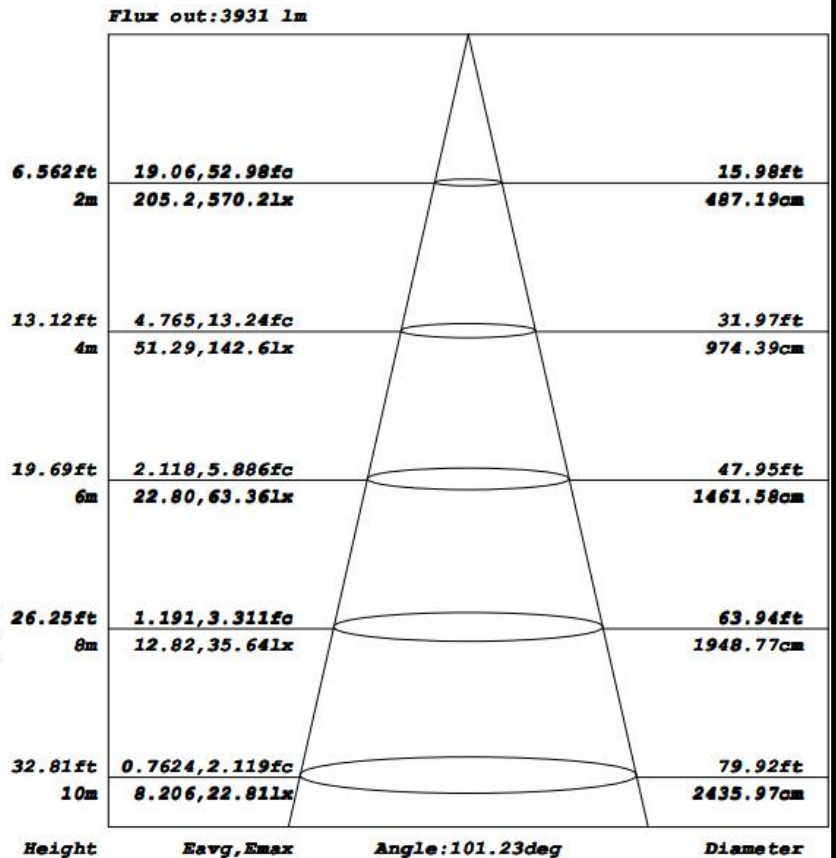

## Line-Up

Model No.	Watts(W )	Light Output(lm)	Dimension(mm)	Light Color(K)	Beam Angle(Degree)
LN-FL30-L-LS-CW-BR-U-C-CBX00	30±10%	3300±10%	L182*W174*H38	6500K	120
LN-FL30-L-LS-MW-BR-U-C-CBX00	30±10%	3300±10%	L182*W174*H38	5700K	120
LN-FL30-L-LS-QW-BR-U-C-CBX00	30±10%	3300±10%	L182*W174*H38	5000K	120
LN-FL30-L-LS-NW-BR-U-C-CBX00	30±10%	3300±10%	L182*W174*H38	4000K	120
LN-FL30-L-LS-WW-BR-U-C-CBX00	30±10%	3000±10%	L182*W174*H38	3000K	120

LED LAMP FLOODLIGHT

Drawing

Knuckle Mount

Wall Mount

Material	IP
ADC12	IP66
Glass	

LED LAMP FLOODLIGHT

LN-FL30-L-LS-CT-BR-U-C-CBX00

Category	Specifications	Unit
Watts	30	W
Lumens per Watt(Efficacy)	110	Lm/W
Light Output	3300	lm
Light Color(CCT)	6500/5000/5700/4000	K
Beam Angle	120	°(degree)
Color Accuracy(CRI)	70	Ra
Product Weight	480g (knuckle mount) 570g (wall mount)	G
Rating Life	50000	H
Base	knuckle mount / wall mount	
Input Voltage(AC)	100-130	V

Luminance Intensity Distribution

Cone Lux Diagram

LED LAMP FLOODLIGHT

LN-FL30-L-LS-WW-BR-U-C-CBX00

Category	Specifications	Unit
Watts	30	W
Lumens per Watt(Efficacy)	100	Lm/W
Light Output	3000	lm
Light Color(CCT)	3000	K
Beam Angle	120	° (degree)
Color Accuracy(CRI)	80	Ra
Product Weight	480g (knuckle mount) 570g (wall mount)	G
Rating Life	50000	H
Base	knuckle mount / wall mount	
Input Voltage(AC)	100-130	V

Luminance Intensity Distribution

Cone Lux Diagram

**LED LAMP FLOODLIGHT**

Product Packaging	Specifications	Unit
Product Dimension	L182*W174*H38	mm
Net Weigh	0.48kg (knuckle mount) 0.57kg (wall mount)	Kg
Size of box	L200*W180*H75	mm
Gross Weight	0.55kg (knuckle mount) 0.64kg (wall mount)	Kg
Size of Carton	L420*W380*H430	mm
Qty/ Carton	20	PCS
Weight/ Carton	12kg (knuckle mount) 13.7kg (wall mount)	Kg