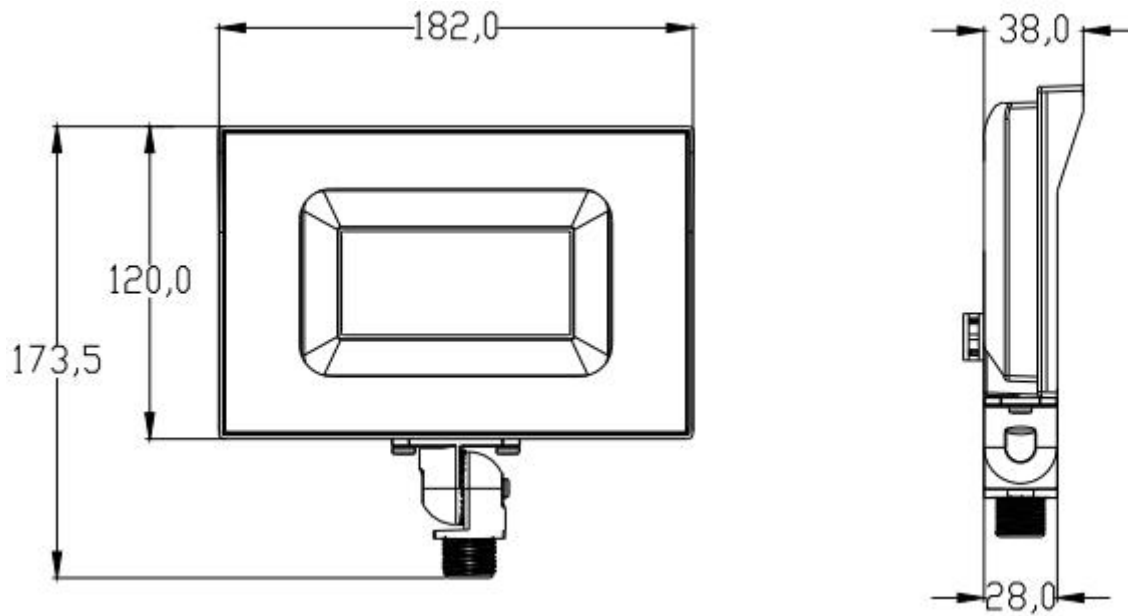

LED LAMP FLOODLIGHT

Drawing

Knuckle Mount