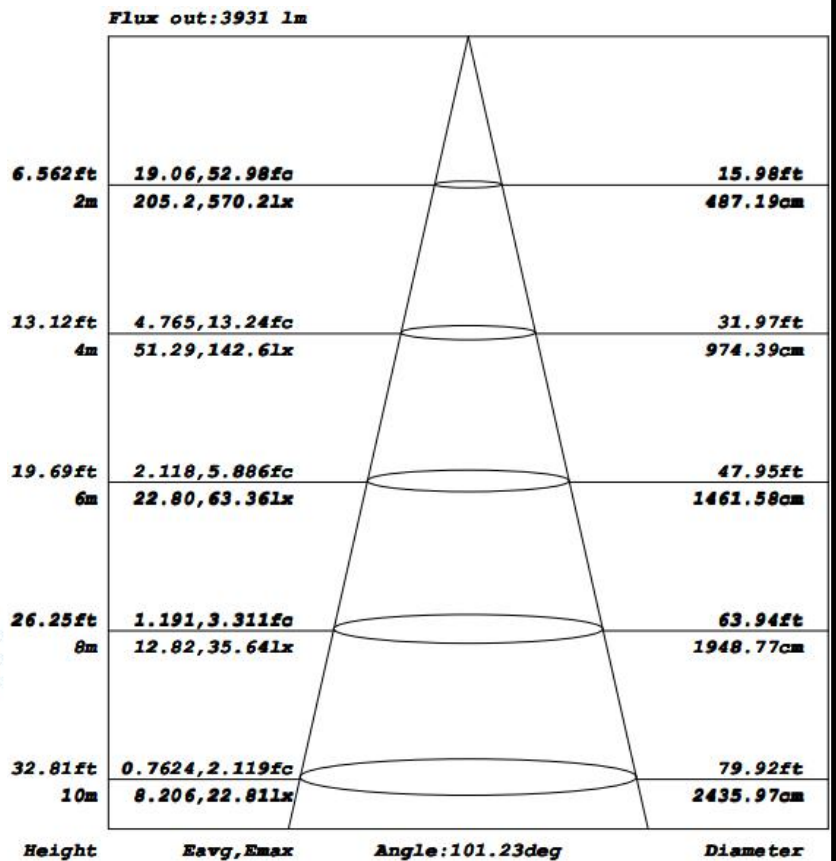

## Line-Up

Model No.	Watts(W )	Light Output(lm)	Dimension(mm)	Light Color(K)	Beam Angle(Degree)
LN-FL30-L-LS-CW-BR-U-C-CBX00	30±10%	3300±10%	L182*W174*H38	6500K	120
LN-FL30-L-LS-MW-BR-U-C-CBX00	30±10%	3300±10%	L182*W174*H38	5700K	120
LN-FL30-L-LS-QW-BR-U-C-CBX00	30±10%	3300±10%	L182*W174*H38	5000K	120
LN-FL30-L-LS-NW-BR-U-C-CBX00	30±10%	3300±10%	L182*W174*H38	4000K	120
LN-FL30-L-LS-WW-BR-U-C-CBX00	30±10%	3000±10%	L182*W174*H38	3000K	120

LED LAMP FLOODLIGHT

Drawing

Knuckle Mount

Wall Mount

Material	IP
ADC12	IP66
Glass	

LED LAMP FLOODLIGHT

LN-FL30-L-LS-CT-BR-U-C-CBX00

Category	Specifications	Unit
Watts	30	W
Lumens per Watt(Efficacy)	110	Lm/W
Light Output	3300	lm
Light Color(CCT)	6500/5000/5700/4000	K
Beam Angle	120	°(degree)
Color Accuracy(CRI)	70	Ra
Product Weight	480g (knuckle mount) 570g (wall mount)	G
Rating Life	50000	H
Base	knuckle mount / wall mount	
Input Voltage(AC)	100-130	V

Luminance Intensity Distribution

Cone Lux Diagram

LED LAMP FLOODLIGHT

LN-FL30-L-LS-WW-BR-U-C-CBX00

Category	Specifications	Unit
Watts	30	W
Lumens per Watt(Efficacy)	100	Lm/W
Light Output	3000	lm
Light Color(CCT)	3000	K
Beam Angle	120	° (degree)
Color Accuracy(CRI)	80	Ra
Product Weight	480g (knuckle mount) 570g (wall mount)	G
Rating Life	50000	H
Base	knuckle mount / wall mount	
Input Voltage(AC)	100-130	V

Luminance Intensity Distribution

Cone Lux Diagram

**LED LAMP FLOODLIGHT**

Product Packaging	Specifications	Unit
Product Dimension	L182*W174*H38	mm
Net Weigh	0.48kg (knuckle mount) 0.57kg (wall mount)	Kg
Size of box	L200*W180*H75	mm
Gross Weight	0.55kg (knuckle mount) 0.64kg (wall mount)	Kg
Size of Carton	L420*W380*H430	mm
Qty/ Carton	20	PCS
Weight/ Carton	12kg (knuckle mount) 13.7kg (wall mount)	Kg