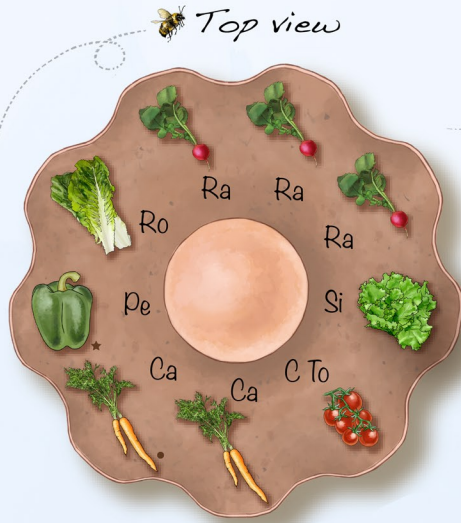

Garden Tower Project

salad tower

Top view

- ### Herbs
- Cilantro
 - Mint
 - Sage
 - Chamomile
 - Parsely
 - Stevia
 - Thyme
 - Chives/Garlic
 - Basil
 - Oregano
 - Rosemary
 - Dill

Flowers

- Pansies
- Nasturtium
- Marigold

Row

Vegetables

- | | | | | | | | |
|-------------|------------------|-----------------|----------------|---------------|----------------------|-------------|----------------------------|
| Upper rings | Tomato | Chinese cabbage | Carrot/Parsnip | All rings | Container strawberry | Celery | Black seed simpson lettuce |
| | Cherry tomato | Brussel sprouts | Leeks | | Snap pea | Swiss chard | Romaine lettuce |
| | Eggplant | Beet | Onion | | Green bean | Dwarf kale | Red romaine lettuce |
| | Dwarf okra | Turnip | Sweet potato | | Bell pepper | Spinach | Radish |
| Lower rings | Cantaloupe/Melon | Jalepeno pepper | Broccoli | Summer squash | Radicchio | | |
| | Cucumber | Cabbage | Cauliflower | | | | |