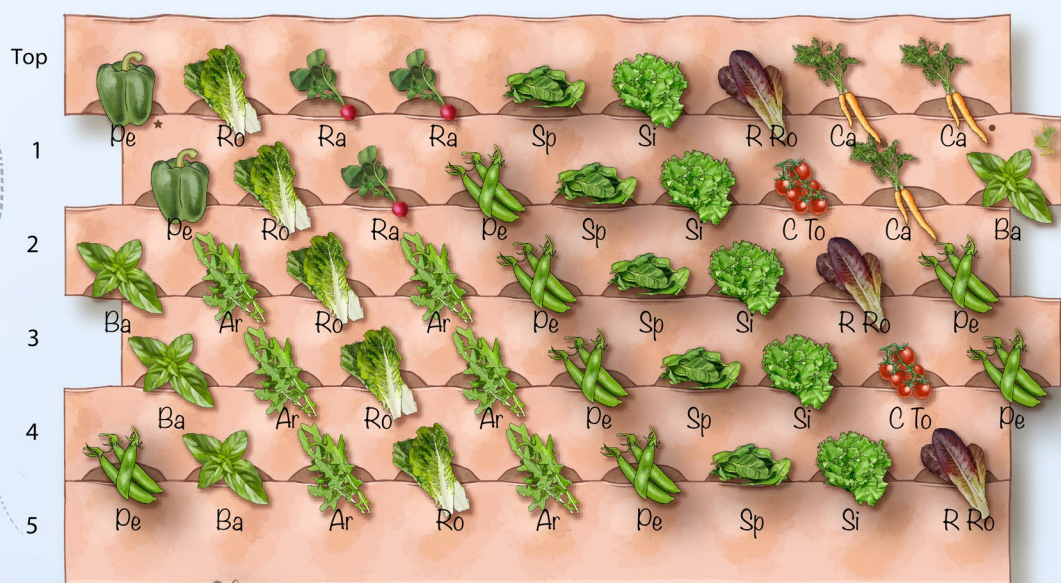

Garden Tower Project

salad tower

Top view

- ### Herbs
- Cilantro
 - Mint
 - Sage
 - Chamomile
 - Parsely
 - Stevia
 - Thyme
 - Chives/Garlic
 - Basil
 - Oregano
 - Rosemary
 - Dill

Flowers

- Pansies
- Nasturtium
- Marigold

Row

Vegetables

- | | | | | | | | |
|-------------|------------------|-----------------|----------------|---------------|----------------------|-------------|----------------------------|
| Upper rings | Tomato | Chinese cabbage | Carrot/Parsnip | All rings | Container strawberry | Celery | Black seed simpson lettuce |
| | Cherry tomato | Brussel sprouts | Leeks | | Snap pea | Swiss chard | Romaine lettuce |
| | Eggplant | Beet | Onion | | Green bean | Dwarf kale | Red romaine lettuce |
| | Dwarf okra | Turnip | Sweet potato | | Bell pepper | Spinach | Radish |
| Lower rings | Cantaloupe/Melon | Jalepeno pepper | Broccoli | Summer squash | Radicchio | | |
| | Cucumber | Cabbage | Cauliflower | | | | |