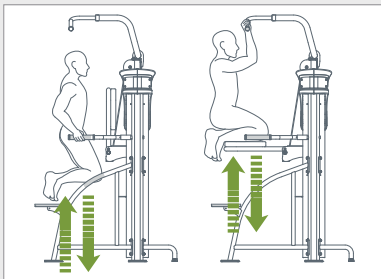

KEY FEATURES

- Fold-away assist pad to offset user weight
- Rotating dip handles for width adjustment
- Plate increments: 20 x 11 lbs (5 kg)
- Integrated step assists for safety and user accommodation

TECHNICAL DETAILS	
Unit Weight	477.4 lbs / 217 kg
Dimensions (LxWxH)	49.8 x 41.4 x 86.3 in / 126.4 x 105.2 x 219 cm
Weight Stack	220 lbs / 100 kg
Max User Weight	500 lbs / 227 kg
Starting Weight	14 lbs / 6.5 kg
Features	5 inch deep groove POM pulleys provide consistent cable tracking 14-gauge machine welded frame Stainless steel guide rods resist rust and maintain smooth operation Heavy-duty marine grade cushions Multiple adjustment points for maximum customization

Dual Function Series allows users to work at least 2 major muscle groups per machine maximizing both space and convenience

Integrated weight assist platform offsets the users body weight while doing dips or pull-ups, maximizing reps and reducing fatigue