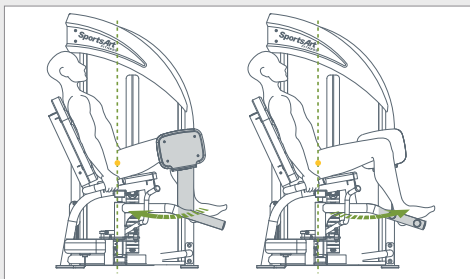

## ABDUCTOR/ADDUCTOR

The SportsArt Dual Function Strength Series is uniquely engineered to offer training on multiple muscle groups per station without compromising range of motion or user experience, making them ideal for smaller spaces.

### KEY FEATURES

- Direct drive system offers two opposing cams for less cable-slop and faster workout changeover
- Plate increments: 13 x 11 lbs (5 kg)
- Convenient rotating thigh pads

### TECHNICAL DETAILS

<b>Unit Weight</b>	393.8 lbs / 179 kg
<b>Dimensions (LxWxH)</b>	33.5 x 70.3 x 57 in / 85.2 x 175.5 x 144.7 cm
<b>Weight Stack</b>	143 lbs / 65 kg
<b>Max User Weight</b>	500 lbs / 227 kg
<b>Starting Weight</b>	Abduction: 10 lbs / 4.5 kg Adduction: 10 lbs / 4.5 kg
<b>Features</b>	5 inch deep groove POM pulleys provide consistent cable tracking 14-gauge machine welded frame Stainless steel guide rods resist rust and maintain smooth operation Heavy-duty marine grade cushions Multiple adjustment points for maximum customization

### NOTABLE DETAILS

Dual Function Series allows users to work at least 2 major muscle groups per machine maximizing both space and convenience

Stacks feature sound dampeners and magnetized selector fork for maximum stability