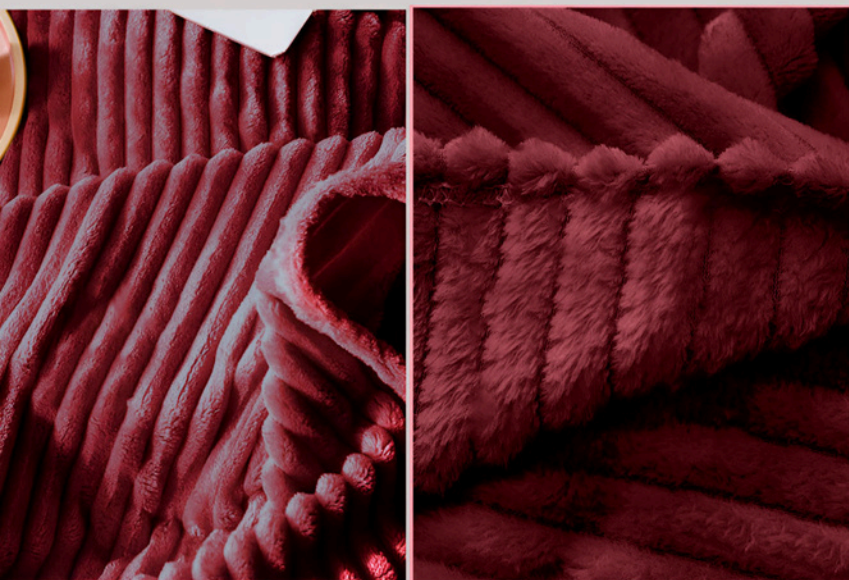

Packing size: 35cmx45cmx8cm

Colors Available: Blue, White, Teal, Light Blue

SOGA ACRYLIC KNITTED THROW BLANKET

**SKU: B906, B907, B908, B909, B910
B911, B912, B913, B914, B915**

Material: 100% Acrylic

Product size: 130cmx220cm

Weight: Approx. 0.76kg

Packing size: 35cmx45cmx8cm

Colors Available: Coffee, Orange, Blue,
Royal Blue, Green, Yellow, White, Pink, Grey

SOGA THROW BLANKET WARM COZY DOUBLE SIDED THICK FLANNEL COVERLET

**SKU: B305, B306, B307, B314 B315
B316, B317, B318, B319**