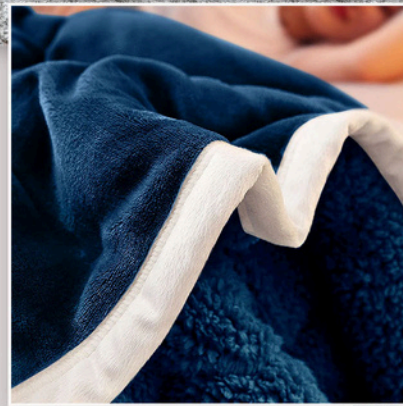

SOGA THROW BLANKET WARM COZY DOUBLE SIDED THICK FLANNEL COVERLET

SKU: B301, B302,B303,B304

Material: Flannel and Polyester

Length: 200cm

Width: 230cm

Thickness: 2cm

Weight: Approx. 2.3kg

Packing size: 35x30x15cm

Colors available: Navy Blue, Light Purple
Dark Grey, Lake Blue

SOGA TASSEL FRINGE KNITTED THROW BLANKET

SKU: B928, B929, B930

Material: 100% Acrylic

Product size: 130cmx170cm

Weight: Approx. 1.28kg

Packing size: 35cmx48cmx10cm