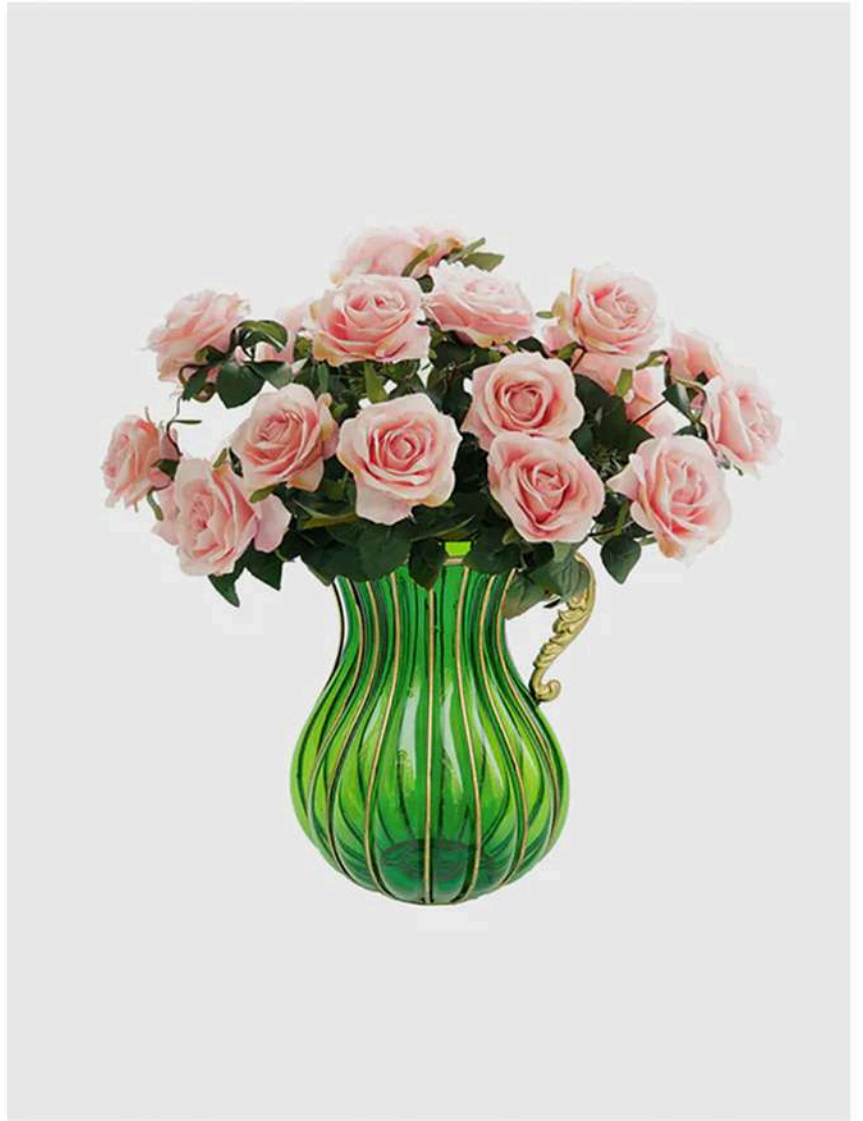

Product Code: V53G

- SKU: VaseYG0053Green
- Material: Glass and Gold Metal
- Product Size: 27cm x 22cm x 67cm

Product Code: V19G

- SKU: VaseYG3019Green
- Material: Glass and Gold Metal
- Product Size: 27cm x 25cm x 85cm

GREEN EUROPEAN VASES

with Artificial Flowers

Product Code: VF12

- Vase0053GreenwRedF12
- Material: Glass and Gold Metal
- Flower Size: 85cm
- Vase Size: 27cm x 22cm x 67cm

Product Code: VF12

- SKU: Vase4880GreenwRedF12
- Vase Size: 25cm x 20cm x 51cm
- Vase Color: Green
- Flower Color: Dark Pink

Product Code: V006

- SKU: YG1885G-F006
- Vase Size: 20cm x 13cm x 47cm
- Flower Type: Rose
- Flower Color: Pink

Product Code: VF10

- SKU: Vase0053GreenwWhiteF10
- Vase Size: 27cm x 22cm x 67cm
- Vase Color: Green
- Flower Color: White

Product Code: YG054

- SKU: YG8054-F001
- Vase Size: 16cm x 20cm x 35cm
- Vase Color: Green
- Flower Color: Champion
- Flower Type: Rose

Product Code: YG45G

- SKU: YG8045G-F007
- Vase Size: 10cm x 16cm x 26cm
- Vase Color: Green
- Flower Color: Purple
- Flower Type: Magnolia denudate