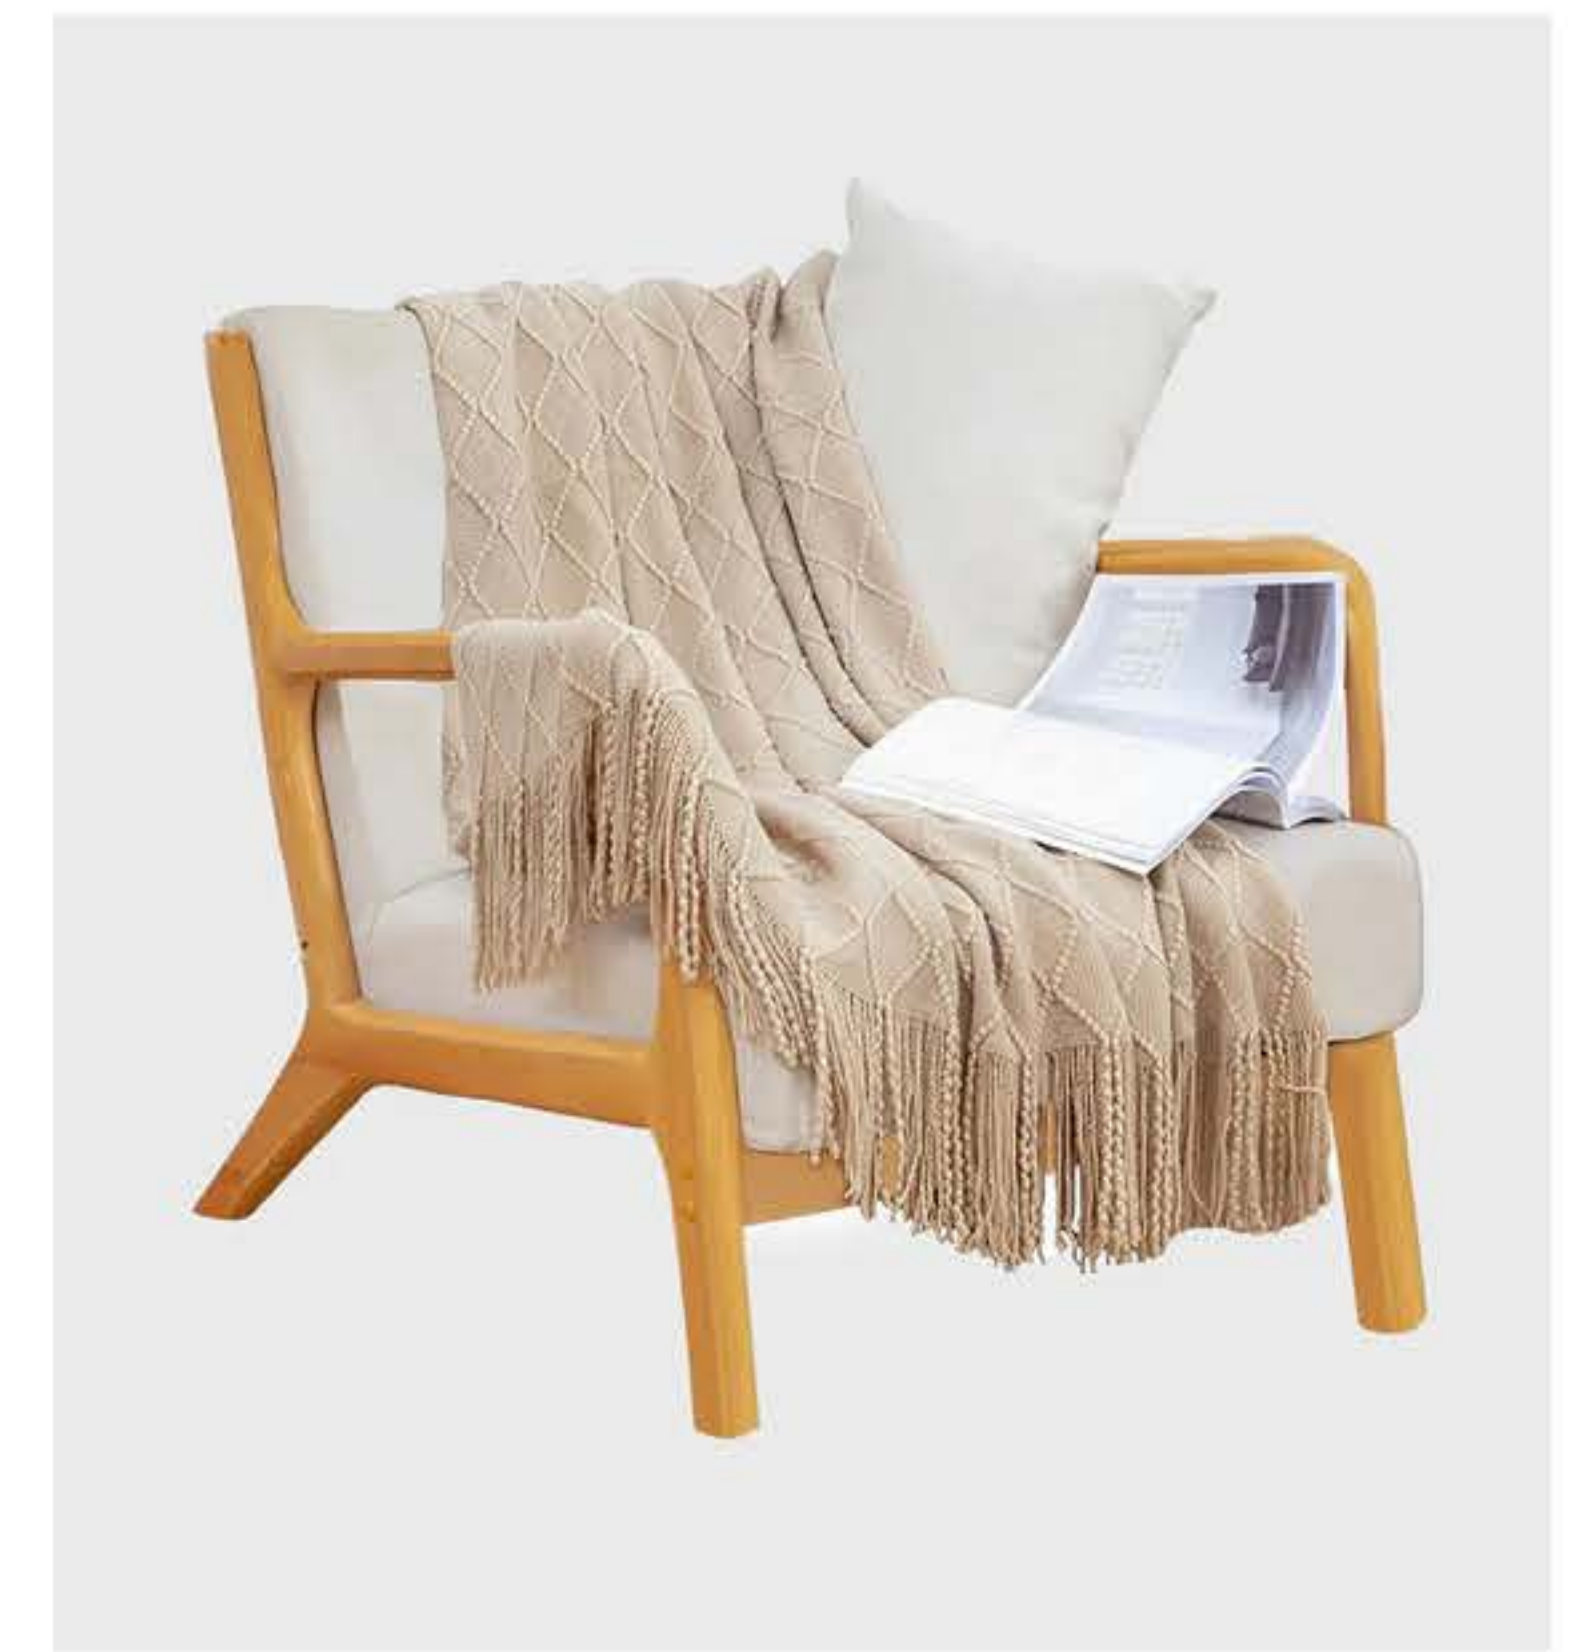

Red Throw Blanket

Product Code: B905

- SKU: Blanket905
- Material: 100% Acrylic
- Product Size: 130cm x 230cm

Coffee Throw Blanket

Product Code: B921

- SKU: Blanket921
- Material: 100% Acrylic
- Product Size: 130cm x 230cm