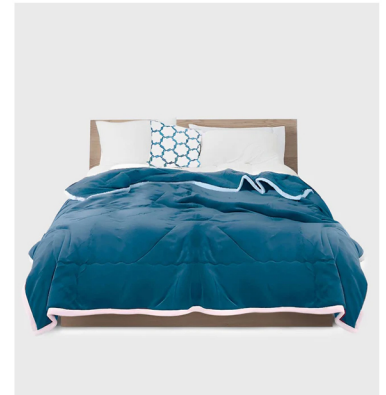

soga®

THROW BLANKET

C A T A L O G

DOUBLE SIDED THROW BLANKET

- Product Code: B301
- SKU: Blanket301
- Color: Navy Blue
- Material: Flannel and Polyester
- Thickness: 2cm
- Product Size: 200cm x 230cm

Light Purple Throw Blanket
Product Code: B302

- SKU: Blanket302
- Material: Flannel and Polyester
- Thickness: 2cm
- Product Size: 200cm x 230cm

Dark Grey Throw Blanket
Product Code: B303

- SKU: Blanket302
- Material: Flannel and Polyester
- Thickness: 2cm
- Product Size: 200cm x 230cm