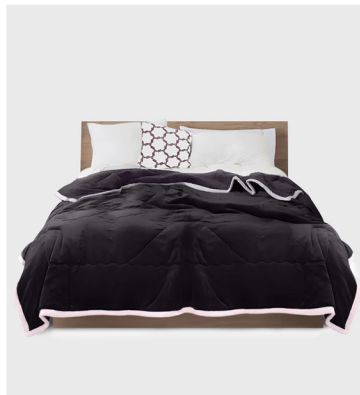

soga®

THROW BLANKET

C A T A L O G

DOUBLE SIDED THROW BLANKET

- Product Code: B301
- SKU: Blanket301
- Color: Navy Blue
- Material: Flannel and Polyester
- Thickness: 2cm
- Product Size: 200cm x 230cm

Light Purple Throw Blanket
Product Code: B302

- SKU: Blanket302
- Material: Flannel and Polyester
- Thickness: 2cm
- Product Size: 200cm x 230cm

Dark Grey Throw Blanket
Product Code: B303

- SKU: Blanket302
- Material: Flannel and Polyester
- Thickness: 2cm
- Product Size: 200cm x 230cm