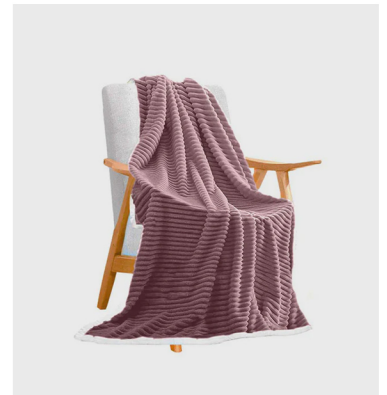

Purple Throw Blanket
Product Code: B311

- SKU: Blanket311
- Material: 100% Acrylic
- Product Size: 130cm x 220cm