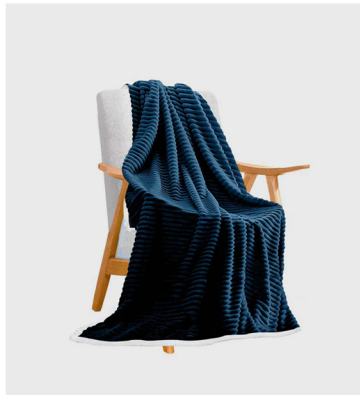

PINK THROW BLANKET

- Product Code: B309
- SKU: Blanket309
- Material: 100% Acrylic
- Product Size: 130cm x 170cm

Dark Blue Throw Blanket
Product Code: B310

- SKU: Blanket310
- Material: 100% Acrylic
- Product Size: 130cm x 170cm