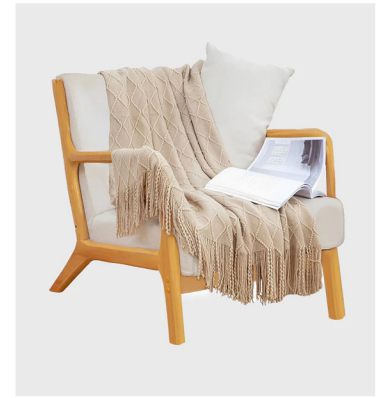

Red Throw Blanket

Product Code: B905

- SKU: Blanket905
- Material: 100% Acrylic
- Product Size: 130cm x 230cm

Coffee Throw Blanket

Product Code: B921

- SKU: Blanket921
- Material: 100% Acrylic
- Product Size: 130cm x 230cm