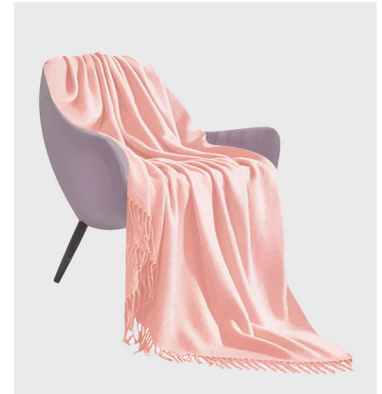

Green Throw Blanket

Product Code: B913

- SKU: Blanket913
- Material: 100% Acrylic
- Product Size: 130cm x 220cm

Sky Blue Throw Blanket

Product Code: B914

- SKU: Blanket914
- Material: 100% Acrylic
- Product Size: 130cm x 220cm

Pink Throw Blanket

Product Code: B915

- SKU: Blanket915
- Material: 100% Acrylic
- Product Size: 130cm x 220cm

ACRYLIC ZIGZAG THROW BLANKET

- Product Code: B917
- SKU: Blanket917
- Color: Yellow
- Material: 100% Acrylic
- Product Size: 130cm x 170cm