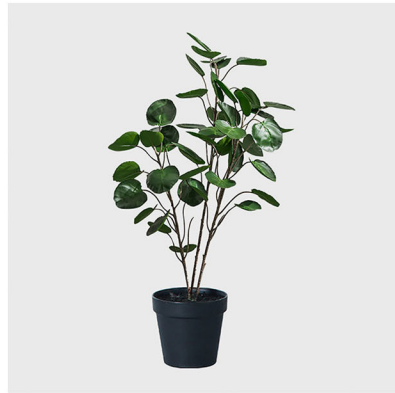

### Yellow Edge Tiger Piran Plant

Product Code: A119, A102, A105

- SKU: APlantFH0119Y, APlantFH0102Y  
APlantFH0105Y
- Size: 50cm, 70cm, 95cm
- Leaves quantity: 18pcs, 23pcs, 25pcs

### Traveller Banana Plant

Product Code: A208, A010, A8013

- SKU: APlantFHM1208, APlantFHM16010  
APlantFHM16013
- Size: 120cm, 160cm, 180cm
- Leaves quantity: 8pcs, 10pcs, 13pcs

### Birds of Paradise Plant

Product Code: A013, A518

- SKU: APlantM22013, APlantM24518
- Size: 220cm, 245cm
- Leaves quantity: 13 stalks, 18 stalks

### Pocket Money Tree

Product Code: A051, A102, A080

- SKU: APlantFHJQD11051,  
APlantFHJQD150102, APlantFHJQD18080
- Height: 95cm, 150cm, 180cm
- Leaves quantity: 51 pcs, 102pcs, 119pcs