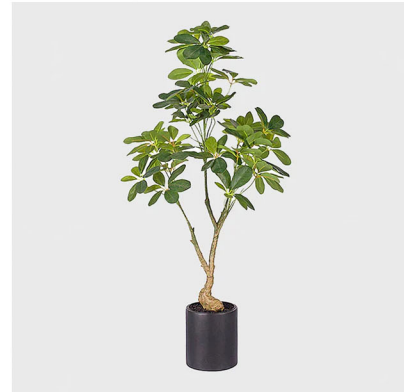

Schefflera Plant

Product Code: A120, A160

- SKU: APlantQXY120, APlantQXY160
- Material: Polyethylene
- Gross Weight: Approx. 5KG