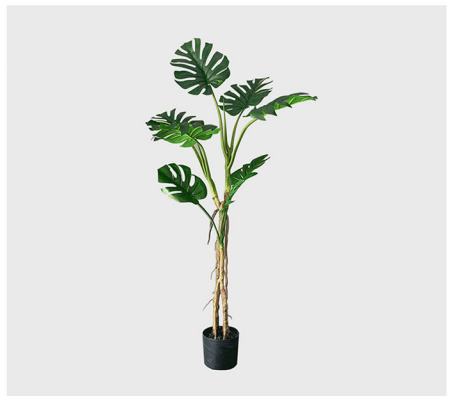

Turtle Back Tree

Product Code: A308, a007, A120, A310, A510, A608

- SKU: APlantFHGP9308, APlantFHGP8007
  APlantFH120, APlantFHGP11310,
  APlantFHG17510, APlantFHG1608
- Size: 80cm, 93cm, 120cm, 113cm, 175cm, 160cm
- Leaves Quantity: 7pcs, 8pcs, 9pcs, 10pcs