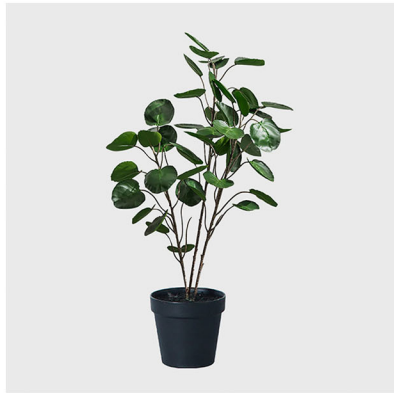

soga®

ARTIFICIAL PLANTS

C A T A L O G

Snake Sansevieria Plant

Product Code: A510, A712

- SKU: APlantFH9510, APlantFH9712
- Size: 95cm, 97cm
- Leaves quantity: 10pcs, 12 pcs

Yellow Edge Tiger Piran Plant

Product Code: A119, A102, A105

- SKU: APlantFH0119Y, APlantFH0102Y
APlantFH0105Y
- Size: 50cm, 70cm, 95cm
- Leaves quantity: 18pcs, 23pcs, 25pcs

Traveller Banana Plant

Product Code: A208, A010, A8013

- SKU: APlantFHM1208, APlantFHM16010
APlantFHM16013
- Size: 120cm, 160cm, 180cm
- Leaves quantity: 8pcs, 10pcs, 13pcs

Birds of Paradise Plant

Product Code: A013, A518

- SKU: APlantM22013, APlantM24518
- Size: 220cm, 245cm
- Leaves quantity: 13 stalks, 18 stalks

Pocket Money Tree

Product Code: A051, A102, A080

- SKU: APlantFHJQD11051,
APlantFHJQD150102, APlantFHJQD18080
- Height: 95cm, 150cm, 180cm
- Leaves quantity: 51 pcs, 102pcs, 119pcs

Green Potted Papyrus Plant

Product Code: A142

- SKU: APlantFH60142
- Height: 150cm
- Color: Green

Potted Reed Grass Tree

Product Code: A003, A004

- SKU: APlantFH6003, APlantFH6004
- Height: 120cm, 150cm,

Brazilian Iron Tree