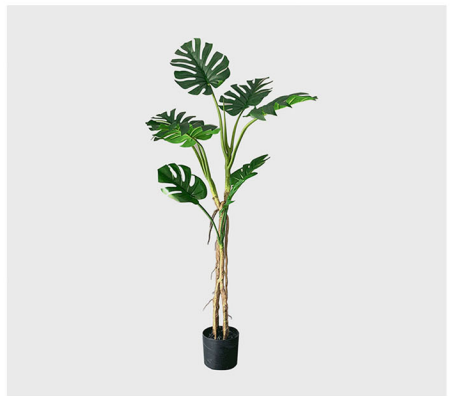

Swallowtail Sunflower Tree

Product Code: A510, A165, A180

- SKU: APlantFH14510, APlantFHS165
APlantFHS180
- Size: 145cm, 165cm, 180cm
- Material: Polyethylene

Rogue Areca Palm Tree

Product Code: A206, A609, A806, A012

- SKU: APlant1206SA, APlant1609
APlant1806, APlantSWK21012
- Size: 120CM, 150cm, 180cm, 240cm
- Leaves quantity: 6pcs, 8pcs, 9pcs, 13pcs

Foot Fern Plant

Product Code: A156, A808, A109, A013

- SKU: APlantLGY156Q, APlantLGY1808
APlantLGY2109, APlantCH24013
- Sizes: 150cm, 180cm, 210cm, 240cm
- Fern Stalks: 6pcs, 8pcs, 9pcs, 13pcs

Pan Palm Plant

Product Code: A267, A508, A010

- SKU: APlantSKS1267, APlantSKS1508
APlantSKS18010
- Size: 120cm, 150cm, 180cm
- Leaves: 6, 8 & 10 Fan Palm Stalks

Turtle Back Tree

Product Code: A308, a007, A120, A310, A510, A608