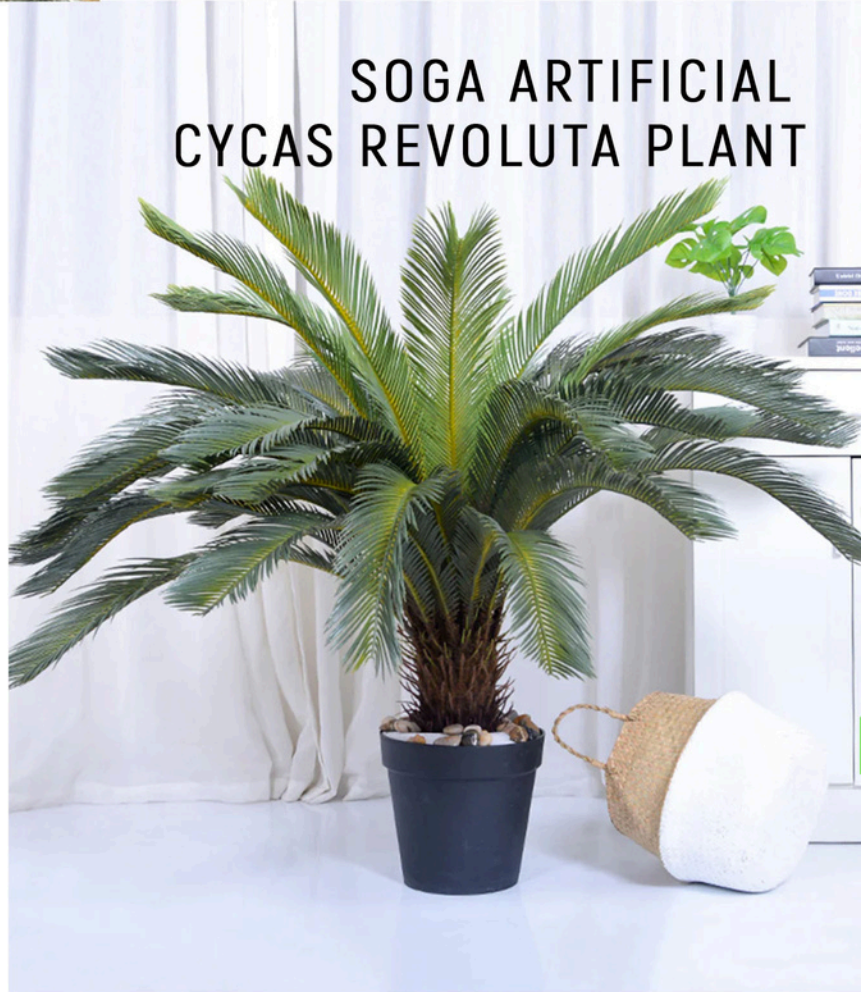

SOGA ARTIFICIAL CYCAS REVOLUTA PLANT