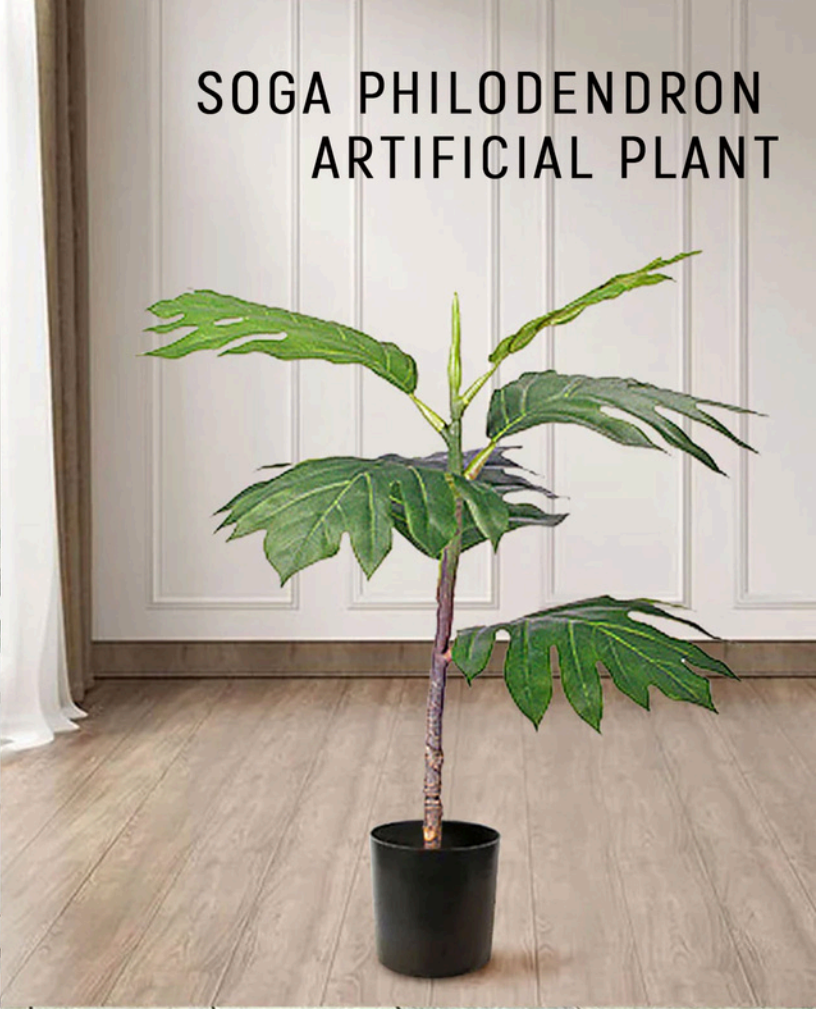

SOGA PHILODENDRON ARTIFICIAL PLANT

SKU: APFH12024, APFH15536

Height: 120cm, 155cm
Leaves: 24 leaves, 36pcs
Material: Polyurethane and Polyethylene
Packing Dimension: 123x17x17, 160x20x19.5