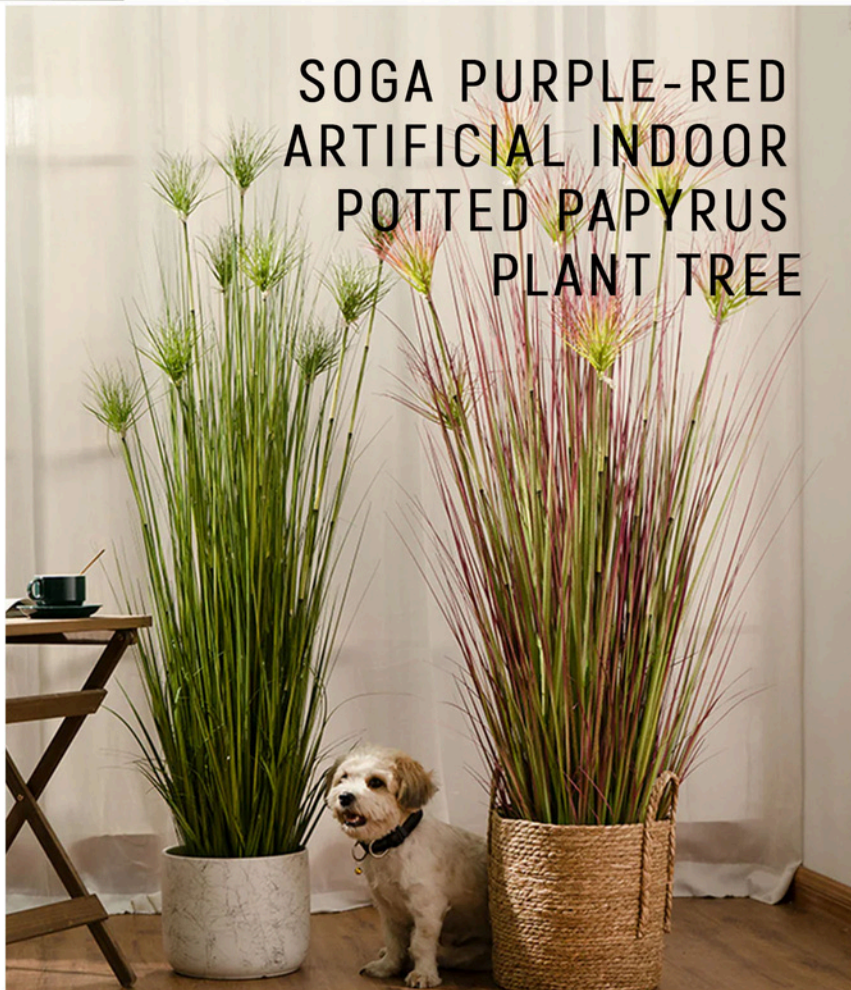

SOGA PURPLE-RED ARTIFICIAL INDOOR POTTED PAPYRUS PLANT TREE