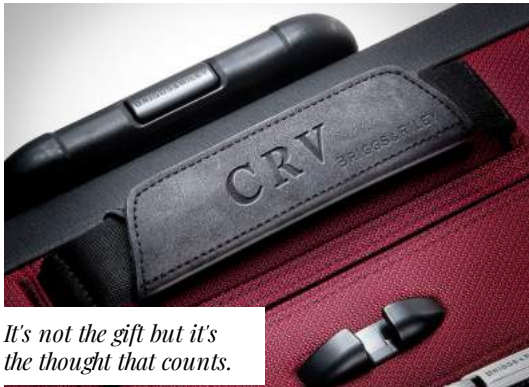

PLUME BUSINESS SPINNER TOTE

18.5 x 16.4 x 9.4 in.

Retail: \$220

(black)

CORPORATE GIFTING

Reward and gift your clients, employees, and colleagues who have an affinity for traveling with style and seamless performance. There is nothing more captivating than sleek innovation. Personalized gifts are great for holiday parties, employee rewards and incentive, company travel products, giveaways and loyalty programs. To inquire about our Corporate Gifts and Rewards Program, please contact Dawn Miller at 1-833-267-2378 ext 702