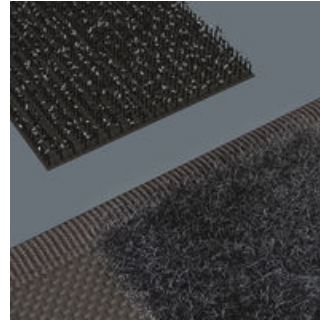

**Robust loops for a secure hold**

The robust loops made of broad rubber band hold the tool safe and tight.

**Flexible thanks to hook and loop fastener strips**

The textile box features a fleece zone at the back. Using the provided self-adhesive hook and loop fastener strips, the textile box can be attached to the Wera 2go components. Or to the wall, shelf or workshop trolley.