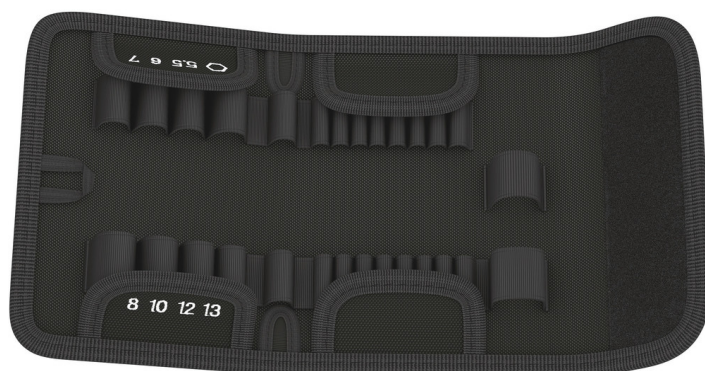

9415 Folding pouch for Kraftform Kompakt Zyklop Speed 1/4", empty, 170 x 130 mm
Zyklop Accessories, 1/4"

EAN:	4013288194619	Size:	170x120x30 mm
Part number:	05136464001	Weight:	105 g
Article number:	9415	Country of origin:	CN
		Customs tariff number:	42029298

- Robust material and low weight ensure optimal transport
- Strong hook and loop fastener system prevents unintentional opening and loss of the tool
- Compact design for space-saving storage
- The bag can be hung up even while open using the hanging loop
- Compatible with Wera 2go

Robust folding bag for space-saving tool storage; ideal for mobile use, as the material used is light and firm; 14 slots; for 1/4" Zyklop Speed ratchet.

Web link

https://products.wera.de/en/ratchets_and_accessories_the_zyklop_ratchets_the_zyklop_ratchets_1_4_zyklop_accessories_1_4_9415.html