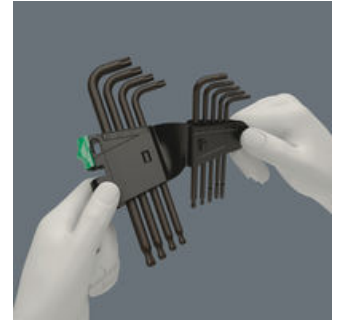

Secure hold and easy removal

Wear-resistant clip material ensures secure storage of the L-keys as well as simple removal

Web link

<https://products.wera.de/en/l-keys_l-keys_for_torx_screws_967_9_tx_1_sb_sis.html>

Wera - 967/9 TX 1 SB SiS
05073598001 - 4013288106438

Wera Werkzeuge GmbH
Korzter Straße 21-25
D-42349 Wuppertal
Tel: +49 (0)2 02 / 40 45-0
E-Mail: info@wera.de