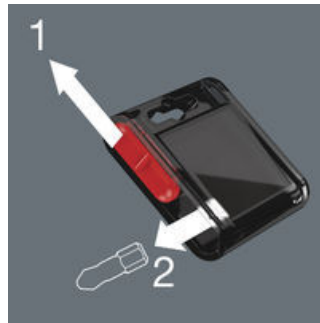

Bit-Box

The slide switch allows a simple and gradual removal and reinsertion of the bits. The transparent reverse side means that it is easy to know how many bits are still in the box.