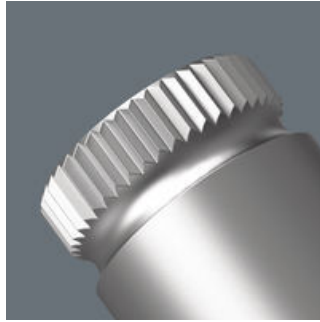

Adaptors

EAN:	4013288221216	Size:	102x43x19 mm
Part number:	05042674001	Weight:	59 g
Article number:	781 C	Country of origin:	CZ
		Customs tariff number:	82079030

- 1/2" to 3/8" connection part
- With 1/2" square head socket drive
- 3/8" external square
- With secure socket fixing
- Made of chrome-vanadium for high load capacity

Connection part 1/2" square head socket to 3/8" external square head. For manual and machine-operated tools (non-impact), with ball stop groove to safely lock the socket, knurling at the rear end for manageability during manual use; chrome-vanadium, dull chromed.

Adaptors

Chrome vanadium steel

Knurling

The connection parts are suitable for high loads thanks to their chrome-vanadium steel design.

Knurling on lower end for more grip when used manually.

Further versions in this product family: