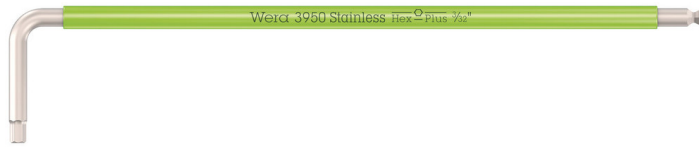

# 3950 SPKL Multicolour Imperial L-keys, imperial, stainless, 3/32" x 112 mm

## L-Keys for Hexagon Socket Screws

<b>EAN:</b>	4013288221469	<b>Size:</b>	112x19x4 mm
<b>Part number:</b>	05022851001	<b>Weight:</b>	8 g
<b>Article number:</b>	3950 SPKL Multicolour Imperial	<b>Country of origin:</b>	CZ
		<b>Customs tariff number:</b>	82041100

- L-keys for hexagonal socket screws
- Stainless L-keys are hardened to the same strength as conventional (carbon) steel tools, and prevent extraneous rust forming.
- Hex-Plus allows socket head screws to live longer
- Rubber sleeve for pleasant grip
- Hexagonal ballpoint on the long arm

Premium L-key made of stainless steel for imperial hexagonal socket screws by Wera. Stainless steel prevents transmission of extraneous rust. The Hex-Plus profile offers larger contact surfaces in the screw head. The notch effect is reduced to a minimum and the destruction of the screw head is almost eliminated. With hexagonal ball tip at the long arm: The ball-shaped tip profiles enable the tool shaft to be moved and pivoted relative to the screw axis which allows screwdriving "around the corner". Take it easy tool finder with colour coding by size.