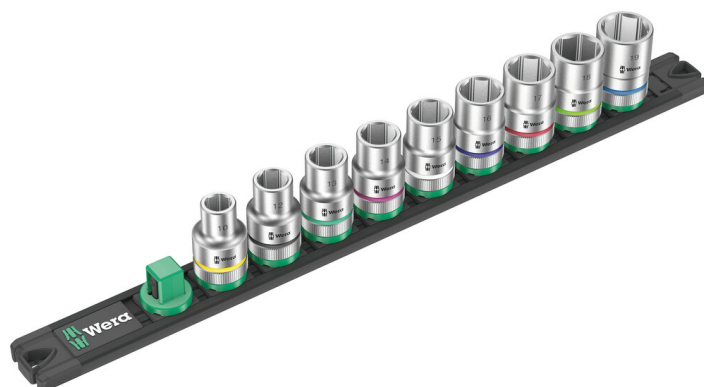

# Magnetic socket rail C 4 Zyklop socket set, 1/2" drive, 9 pieces

Zyklop Accessories, 1/2"

<b>EAN:</b>	4013288223265	<b>Size:</b>	375x110x35 mm
<b>Part number:</b>	05005460001	<b>Weight:</b>	1009 g
<b>Article number:</b>	Socket Rail C 4	<b>Country of origin:</b>	TW
		<b>Customs tariff number:</b>	82042000

- 9-piece socket set on socket rail, 1/2"
- Rail with secure socket mounting and yet easy removal (twist-to-unlock) for temporary attachment on wall, shelf or workshop trolley
- Smooth Twist to Unlock mechanism for a secure fit and simple removal of the sockets
- With Take it easy tool finder: colour coding by size
- For manual and power tool operations (non-impact)
- Equipped with ball stop groove, knurling at lower end for better gripping

Socket rail with 9 manual and machine sockets (non-impact), 1/2". A smooth rotary mechanism allows a secure hold and easy access of the sockets. With Take it easy tool finder with colour coding by size - to help you find the required tool quickly and easily. The rail allows temporary attachment to metallic surfaces and, with its twist-to-unlock function, ensures secure locking and unlocking of the sockets.

#### Twist-to-unlock mechanism

With its twist-to-unlock mechanism the socket rail ensures easy access of the sockets. At the same time the sockets are held securely.