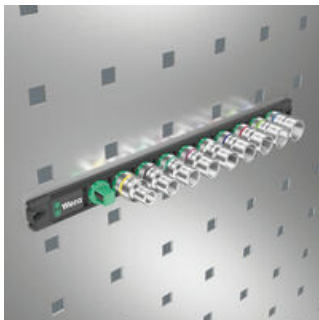

#### Take it easy tool finder system

Take it easy tool finder system - with profile and size colour-coding for quick and easy tool selection. Colour-coded system for hexagon drive screws (L-Keys, Zyklop bit sockets), external hex drive screws and nuts (Joker wrenches, Zyklop sockets and Zyklop bit sockets with holding function), and TORX® drive screws (L-Keys, Zyklop bit sockets).

#### Twist-to-unlock mechanism

With its twist-to-unlock mechanism the socket rail ensures easy access of the sockets. At the same time the sockets are held securely.

#### Magnetic

Thanks to the magnet, the rail is suitable for temporary attachment to the wall, shelf or workshop trolley.