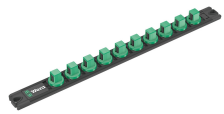

9602 Magnetic socket rail, 1/2", empty, 30 x 370 mm

05136422001	1x	30 x 370 mm

Web link

<https://products.wera.de/en/ratchets_and_accessories_the_zyklop_ratchets_the_zyklop_ratchets_1_2_zyklop_accessories_1_2_socket_rail_c_4.html>

Wera - Socket Rail C 4
05005460001 - 4013288223265

Wera Werkzeuge GmbH
Korzter Straße 21-25
D-42349 Wuppertal
Tel: +49 (0)2 02 / 40 45-0
E-Mail: info@wera.de