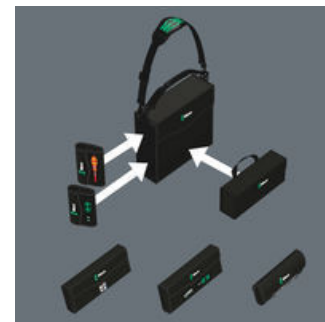

Variable thanks to the hook and loop fastener system

The hook and loop fastener system means that other Wera 2go system components can be just as easily attached to the Wera 2go 1 Tool Carrier as all other Wera tools in boxes and pouches with hook and loop fastener zones. This enables an individual composition of the tools needed for a specific job.

Which textile boxes can be docked with the Wera 2go system without the need for any additional aids?