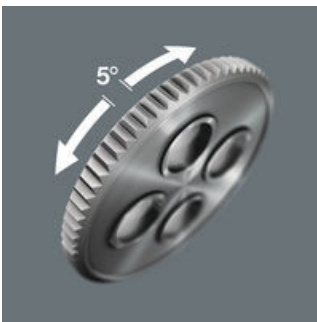

Pivots freely

The ratchet head pivots freely and can be locked into any defined position by using the slide switch that is positioned on either side. It is even possible to work in very confined and difficult-to-access areas with enhanced hand clearance. The predefined locking at 0°, 15° and 90°, both to the right and left, ensure safe working without any slipping of the ratchet head.

Fast movers

The Zyklop Speed ratchets are really fast movers. The gyrating mass design means that screwdriving is accelerated. The rotation-symmetric structure of the Kraftform handle and the free-turning sleeve reinforce this rapid twisting process, particularly when the ratchet does not engage due to too little resistance in the thread.

Simple direction change

All Zyklop Speed ratchets feature a thumbwheel that can be used to quickly and easily switch between clockwise and anticlockwise rotation, at any position. No complicated handling, no loss of time!

Low return angle

The reversible ratchet with 72 fine-pitched teeth has a low return angle of only 5°. This short stroke allows fast and precise work in all types of installation.

30 mm long and extra slim profile area