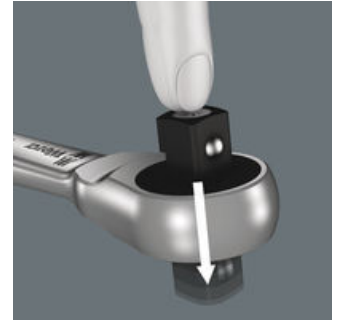

8100 SC 10 Zyklop Metal Ratchet Set with push-through square, 1/2" drive,
imperial, 28 pieces
The Zyklop Metal Ratchet Push, 1/2"

Zyklop Metal Push

Due to the ever-more confined working environment, space is becoming more and more an issue for the application of ratchets. Our product developers therefore intensively occupied themselves with the issue of confined working spaces, and Wera has now solved this problem. The extremely slim and robust Zyklop Metal ratchet with a long lever was what emerged. When the socket must not get lost and a coincidental change of direction has to be avoided at all cost, the Zyklop Metal Push is the correct choice.

Slim design

Forged, full metal ratchet (chrome-molybdenum) that is extremely robust with a long service life; slim design to enable work in very confined spaces.

Square drive

Smooth push-through mechanism, that cannot get lost.

8100 SC 10 Zyklop Metal Ratchet Set with push-through square, 1/2" drive, imperial, 28 pieces
The Zyklop Metal Ratchet Push, 1/2"

Dual ratchet teeth

The dual-ratchet-teeth design means that a 76 fine-toothing division can be achieved from the 38 robust teeth with a return angle of only 4.7°.

Ball lock

The ball lock ensures sockets and accessories fit securely, providing increased safety during operation. A short press on the release button allows the tool to be changed quickly.

Take it easy tool finder system