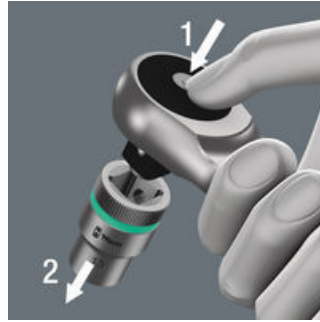

8100 SC 10 Zyklop Metal Ratchet Set with push-through square, 1/2" drive,
imperial, 28 pieces
The Zyklop Metal Ratchet Push, 1/2"

Zyklop Metal Push

Due to the ever-more confined working environment, space is becoming more and more an issue for the application of ratchets. Our product developers therefore intensively occupied themselves with the issue of confined working spaces, and Wera has now solved this problem. The extremely slim and robust Zyklop Metal ratchet with a long lever was what emerged. When the socket must not get lost and a coincidental change of direction has to be avoided at all cost, the Zyklop Metal Push is the correct choice.

Slim design

Forged, full metal ratchet (chrome-molybdenum) that is extremely robust with a long service life; slim design to enable work in very confined spaces.

Square drive

Smooth push-through mechanism, that cannot get lost.

8100 SC 10 Zyklop Metal Ratchet Set with push-through square, 1/2" drive, imperial, 28 pieces
The Zyklop Metal Ratchet Push, 1/2"

Dual ratchet teeth

The dual-ratchet-teeth design means that a 76 fine-toothing division can be achieved from the 38 robust teeth with a return angle of only 4.7°.

Ball lock

The ball lock ensures sockets and accessories fit securely, providing increased safety during operation. A short press on the release button allows the tool to be changed quickly.

Take it easy tool finder system