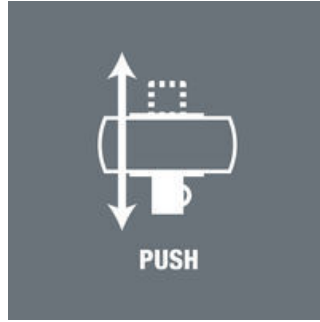

- Extremely slim ratchet with long lever
- Return angle of only 4.7°
- Absolutely smooth switchover of the non-detachable push-through square
- With Take it easy tool finder: colour coding by size

Incredibly compact set arrangement with many tools in a minimum of space. A completely new ratchet set feeling thanks to the unique textile boxes that are very robust and durable. They can be positioned upright for tidy storage on the workshop shelf. Additional surface protection due to textile outer material. Low weight and volume for simpler mobility. "Take it easy" Tool Finder with colour coding according to sizes.

8100 SC 10 Zyklop Metal Ratchet Set with push-through square, 1/2" drive,
imperial, 28 pieces
The Zyklop Metal Ratchet Push, 1/2"

Zyklop Metal Push

Due to the ever-more confined working environment, space is becoming more and more an issue for the application of ratchets. Our product developers therefore intensively occupied themselves with the issue of confined working spaces, and Wera has now solved this problem. The extremely slim and robust Zyklop Metal ratchet with a long lever was what emerged. When the socket must not get lost and a coincidental change of direction has to be avoided at all cost, the Zyklop Metal Push is the correct choice.