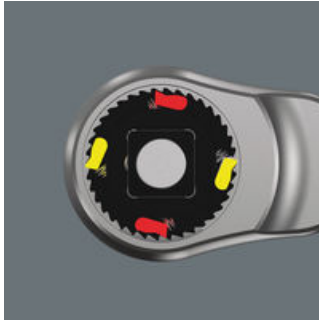

8100 SC 10 Zyklop Metal Ratchet Set with push-through square, 1/2" drive,
imperial, 28 pieces
The Zyklop Metal Ratchet Push, 1/2"

Zyklop Metal Push

Due to the ever-more confined working environment, space is becoming more and more an issue for the application of ratchets. Our product developers therefore intensively occupied themselves with the issue of confined working spaces, and Wera has now solved this problem. The extremely slim and robust Zyklop Metal ratchet with a long lever was what emerged. When the socket must not get lost and a coincidental change of direction has to be avoided at all cost, the Zyklop Metal Push is the correct choice.

Slim design

Forged, full metal ratchet (chrome-molybdenum) that is extremely robust with a long service life; slim design to enable work in very confined spaces.

Square drive

Smooth push-through mechanism, that cannot get lost.

8100 SC 10 Zyklop Metal Ratchet Set with push-through square, 1/2" drive, imperial, 28 pieces
The Zyklop Metal Ratchet Push, 1/2"

Dual ratchet teeth

The dual-ratchet-teeth design means that a 76 fine-toothing division can be achieved from the 38 robust teeth with a return angle of only 4.7°.

Ball lock

The ball lock ensures sockets and accessories fit securely, providing increased safety during operation. A short press on the release button allows the tool to be changed quickly.

Take it easy tool finder system