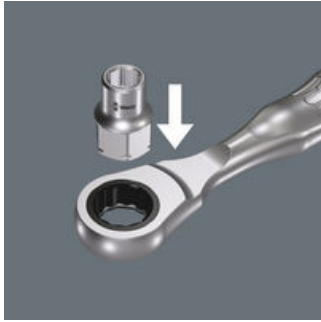

Zyklop Mini 2

EAN:	4013288179692	Size:	23x13x13 mm
Part number:	05003685001	Weight:	13 g
Article number:	8790 FA	Country of origin:	TW
		Customs tariff number:	82042000

- Very low height - ideal for confined working areas
- For manual operations
- Equipped with ball stop groove
- Chrome vanadium steel, high-gloss chrome-plated
- For Zyklop Mini 2 and 1/4" ratchets

Zyklop socket with 1/4" and hex drive for manual jobs with a 1/4" ratchet.

Web link

https://products.wera.de/en/ratchets_and_accessories_zyklop_mini_zyklop_mini_2_8790_fa.html

Wera - 8790 FA
05003685001 - 4013288179692

Wera Werkzeuge GmbH
Korzter Straße 21-25
D-42349 Wuppertal
Tel: +49 (0)2 02 / 40 45-0
E-Mail: info@wera.de

Zyklop Mini 2

Zyklop Mini 2

The Zyklop Mini 2 is suitable for the direct attachment of the special Wera Zyklop sockets 8790 FA. These sockets feature a very low height, ideal for confined working spaces.